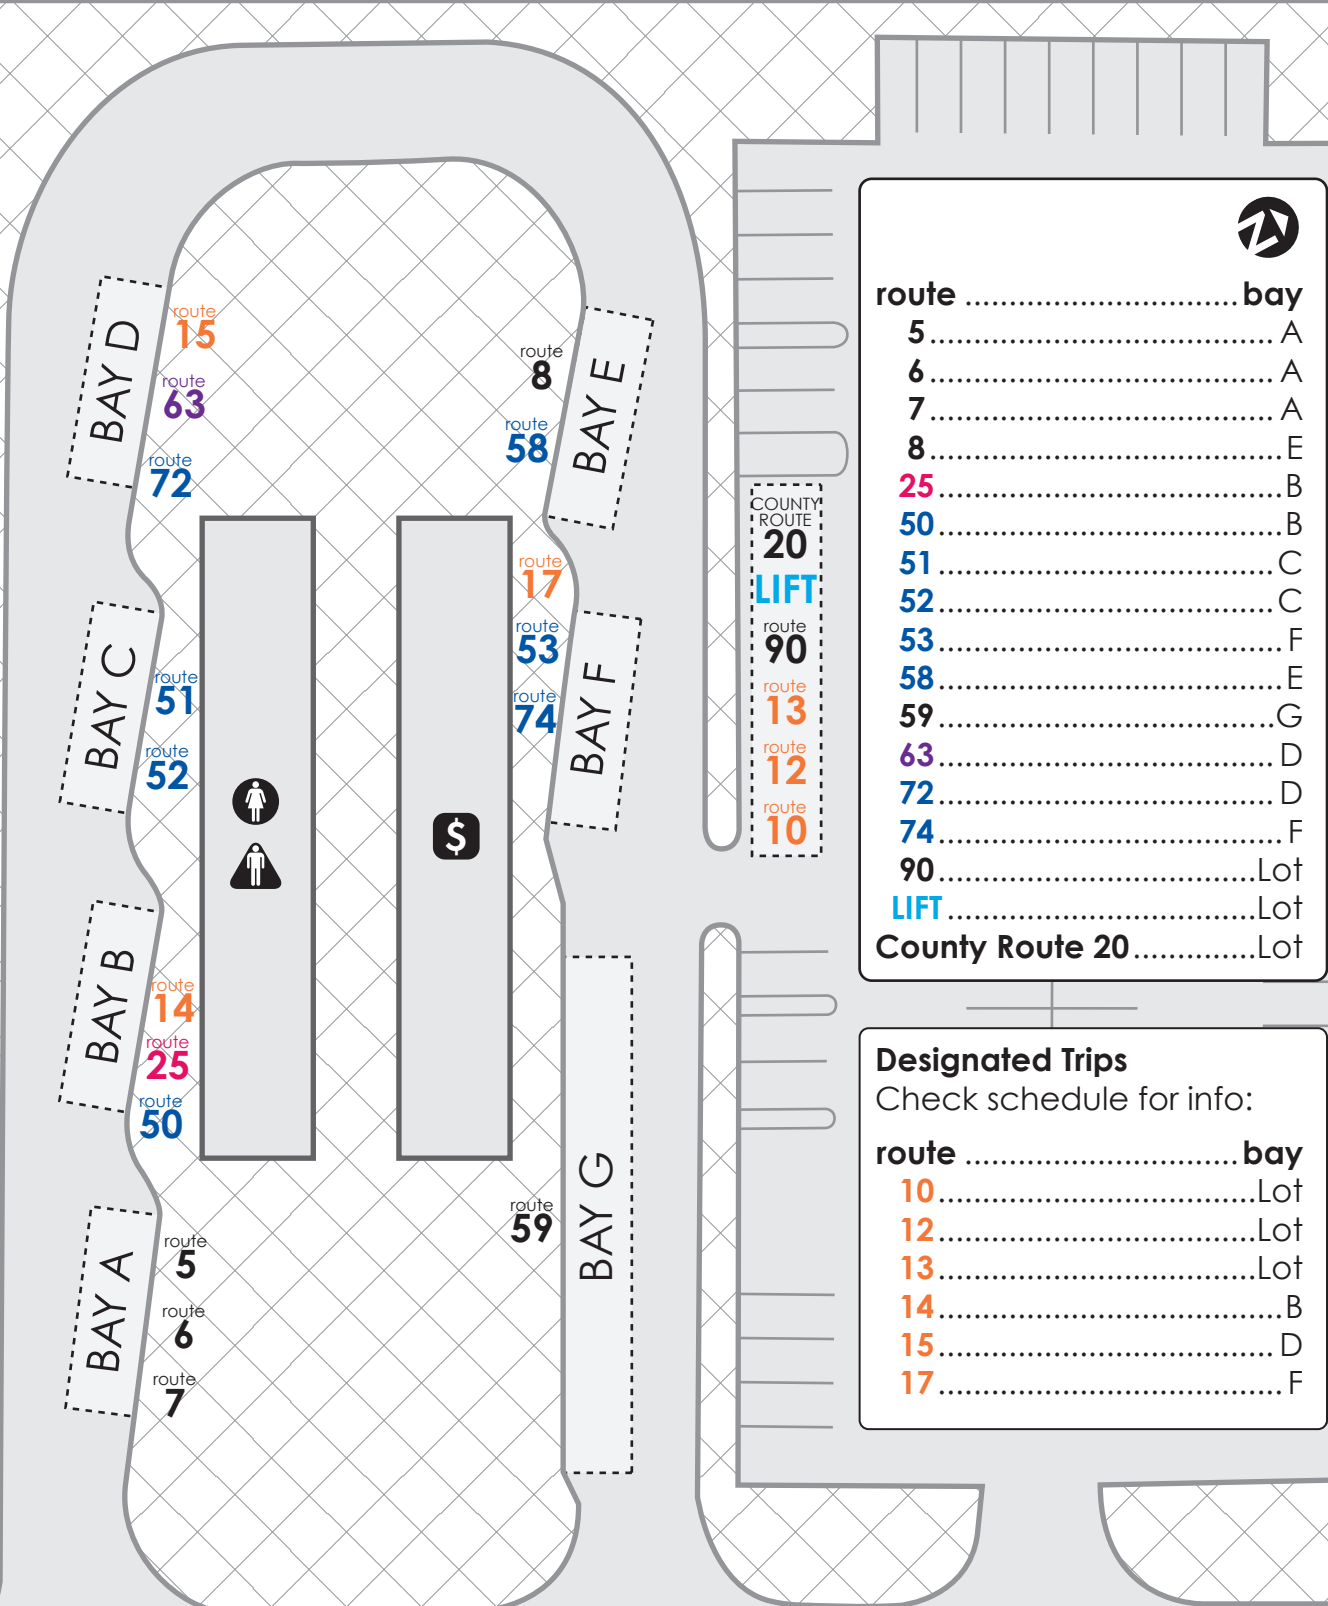

CIELO VISTA TRANSIT CENTER BOARDING

1165 SUNMOUNT

route	bay
5	A
6	A
7	A
8	E
25	B
50	B
51	C
52	C
53	F
58	E
59	G
63	D
72	D
74	F
90	Lot
LIFT	Lot
County Route 20	Lot

Designated Trips
Check schedule for info:

route	bay
10	Lot
12	Lot
13	Lot
14	B
15	D
17	F

SUNMOUNT DR.

color key • explicación de colores: ■ central • central ■ eastside • este ■ express/special • rutas especiales ■ mission valley
■ north central • central norte ■ northeast • noreste ■ south central • sur ■ westside • oeste