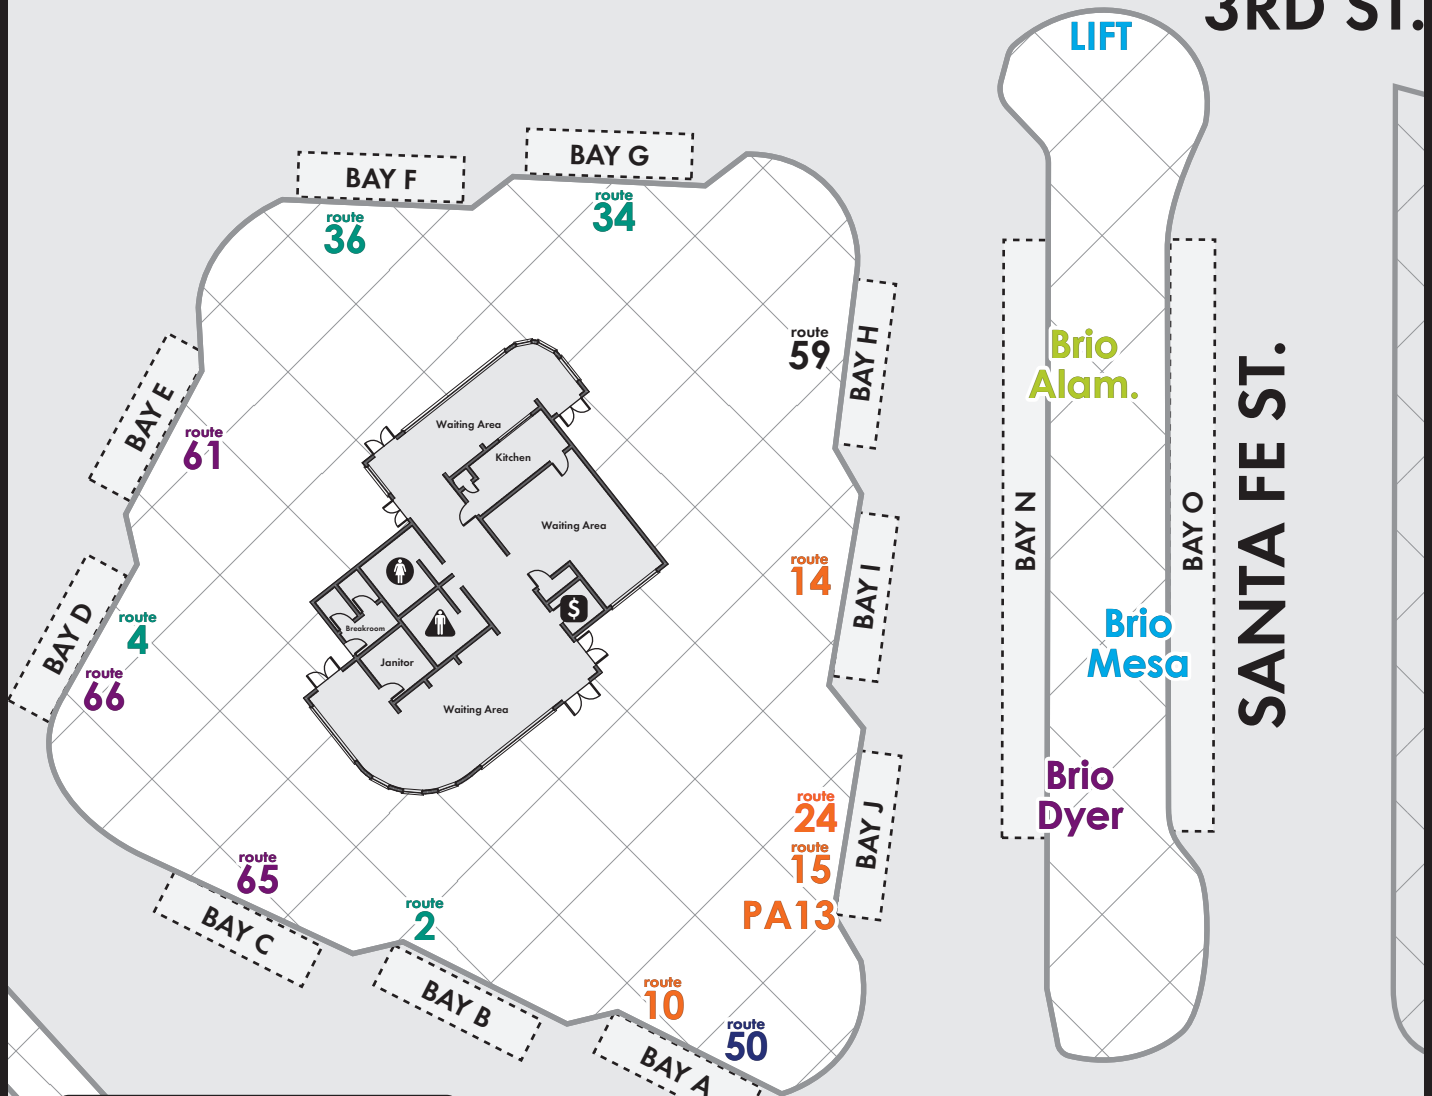

DOWNTOWN TRANSIT CENTER BOARDING

601 SANTA FE

3RD ST.

route ...bay	route ...bay
2..... B	50..... A
4..... D	59..... H
10..... A	61..... E
14..... I	65..... C
24..... J	66..... D
34..... G	Brio..... O
36..... F	LIFT.....3rd

Brio Alameda.....N
 Brio Dyer.....N
 Brio Mesa.....O
 Gold Rt..... 4th St.

Designated Trips:

Check schedule for info:

PA13.....J
 15.....J

4TH ST.

STREETCAR
 MAINT.
 FACILITY

BAY P