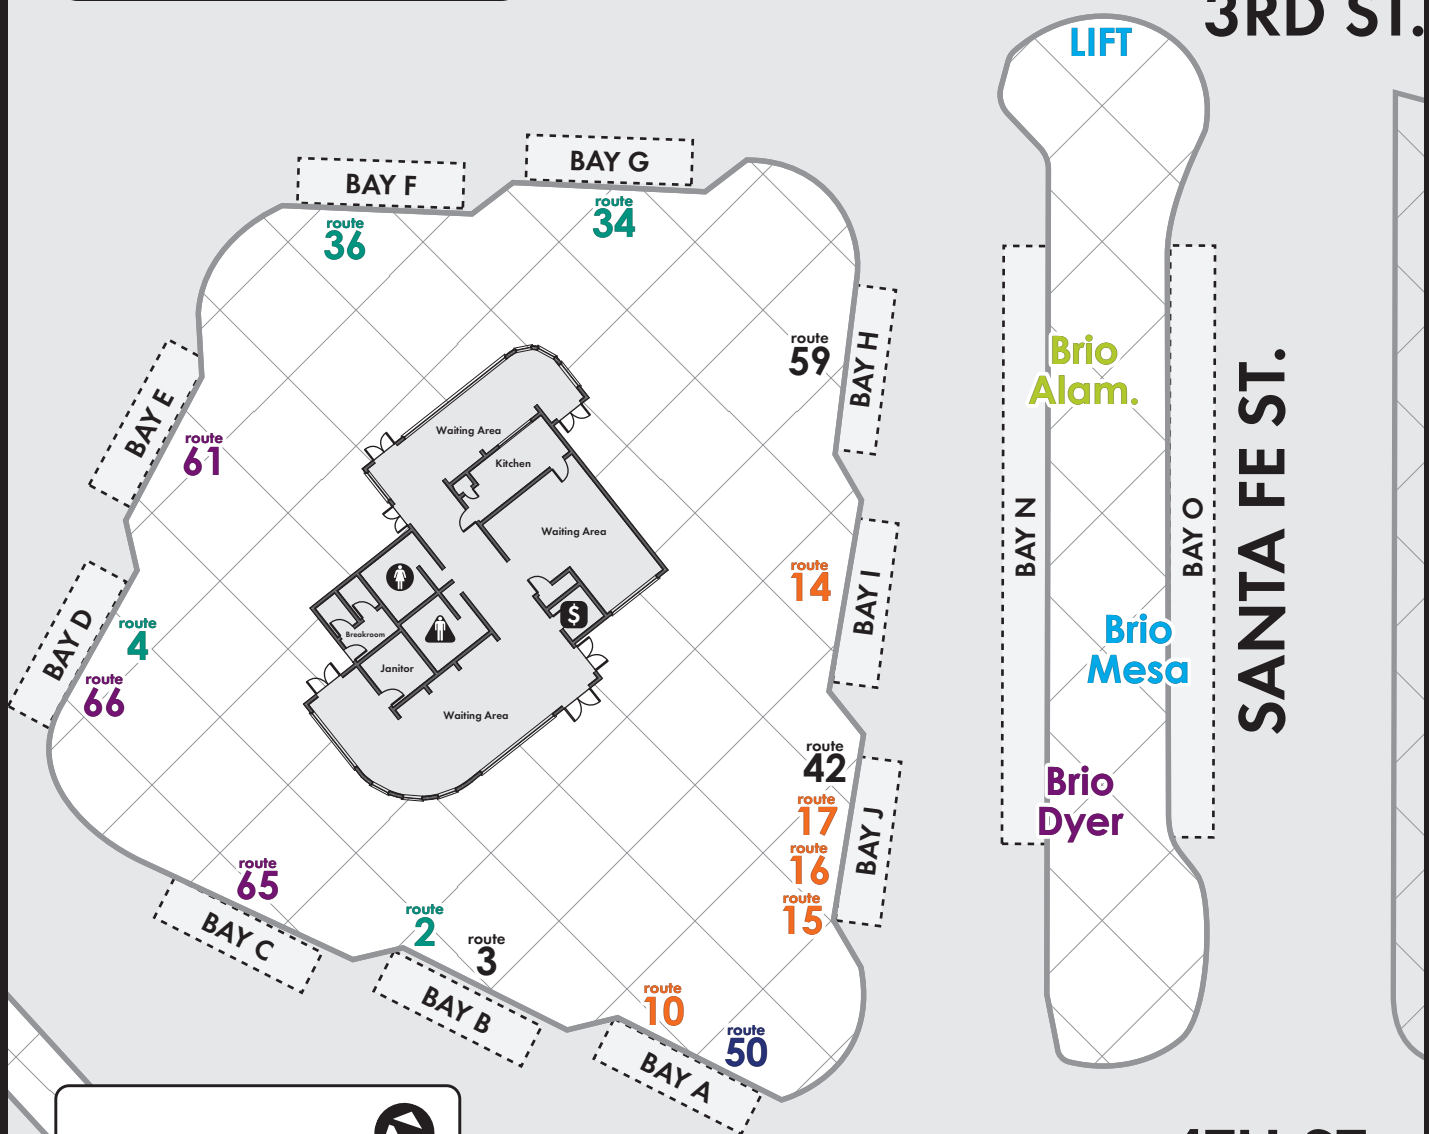

DOWNTOWN TRANSIT CENTER BOARDING

601 SANTA FE

3RD ST.

SANTA FE ST.

4TH ST.

route ... bay	route ... bay
2 B	42 J
3 B	50 A
4 D	59 H
10 A	61 E
14 I	65 C
24 4th	66 D
34 G	Brio O
36 F	LIFT 3rd

Gold Rt 4th St.

Designated Trips:
 Check schedule for info:

15 J
16 J
17 J