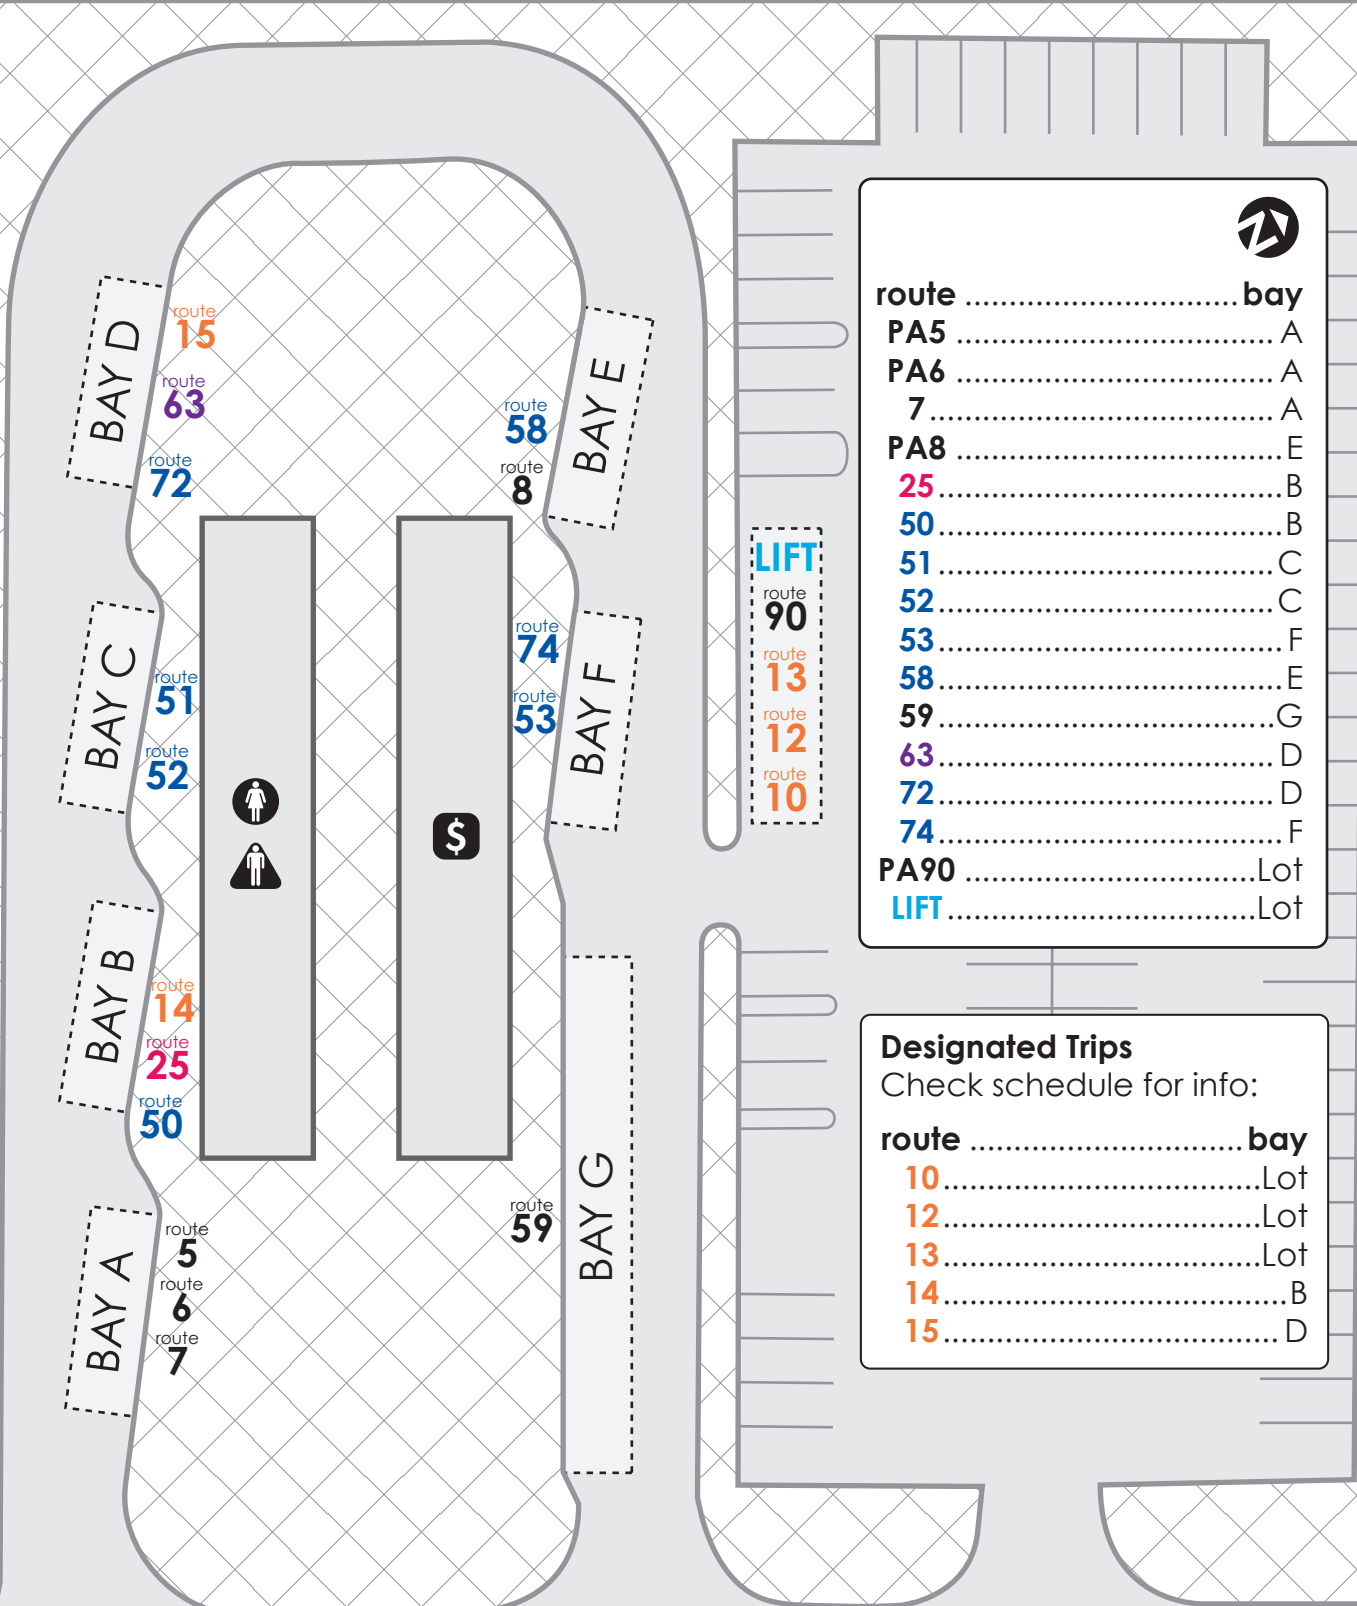

EASTSIDE TRANSIT CENTER BOARDING

1165 SUNMOUNT

route	bay
PA5	A
PA6	A
7	A
PA8	E
25	B
50	B
51	C
52	C
53	F
58	E
59	G
63	D
72	D
74	F
PA90	Lot
LIFT	Lot

Designated Trips
Check schedule for info:

route	bay
10	Lot
12	Lot
13	Lot
14	B
15	D

SUNMOUNT DR.

color key • explicación de colores: ■ central • central ■ eastside • este ■ express/special • rutas especiales ■ mission valley
■ north central • central norte ■ northeast • noreste ■ south central • sur ■ westside • oeste
 brio: ■ alameda ■ dyer ■ mesa ■ montana