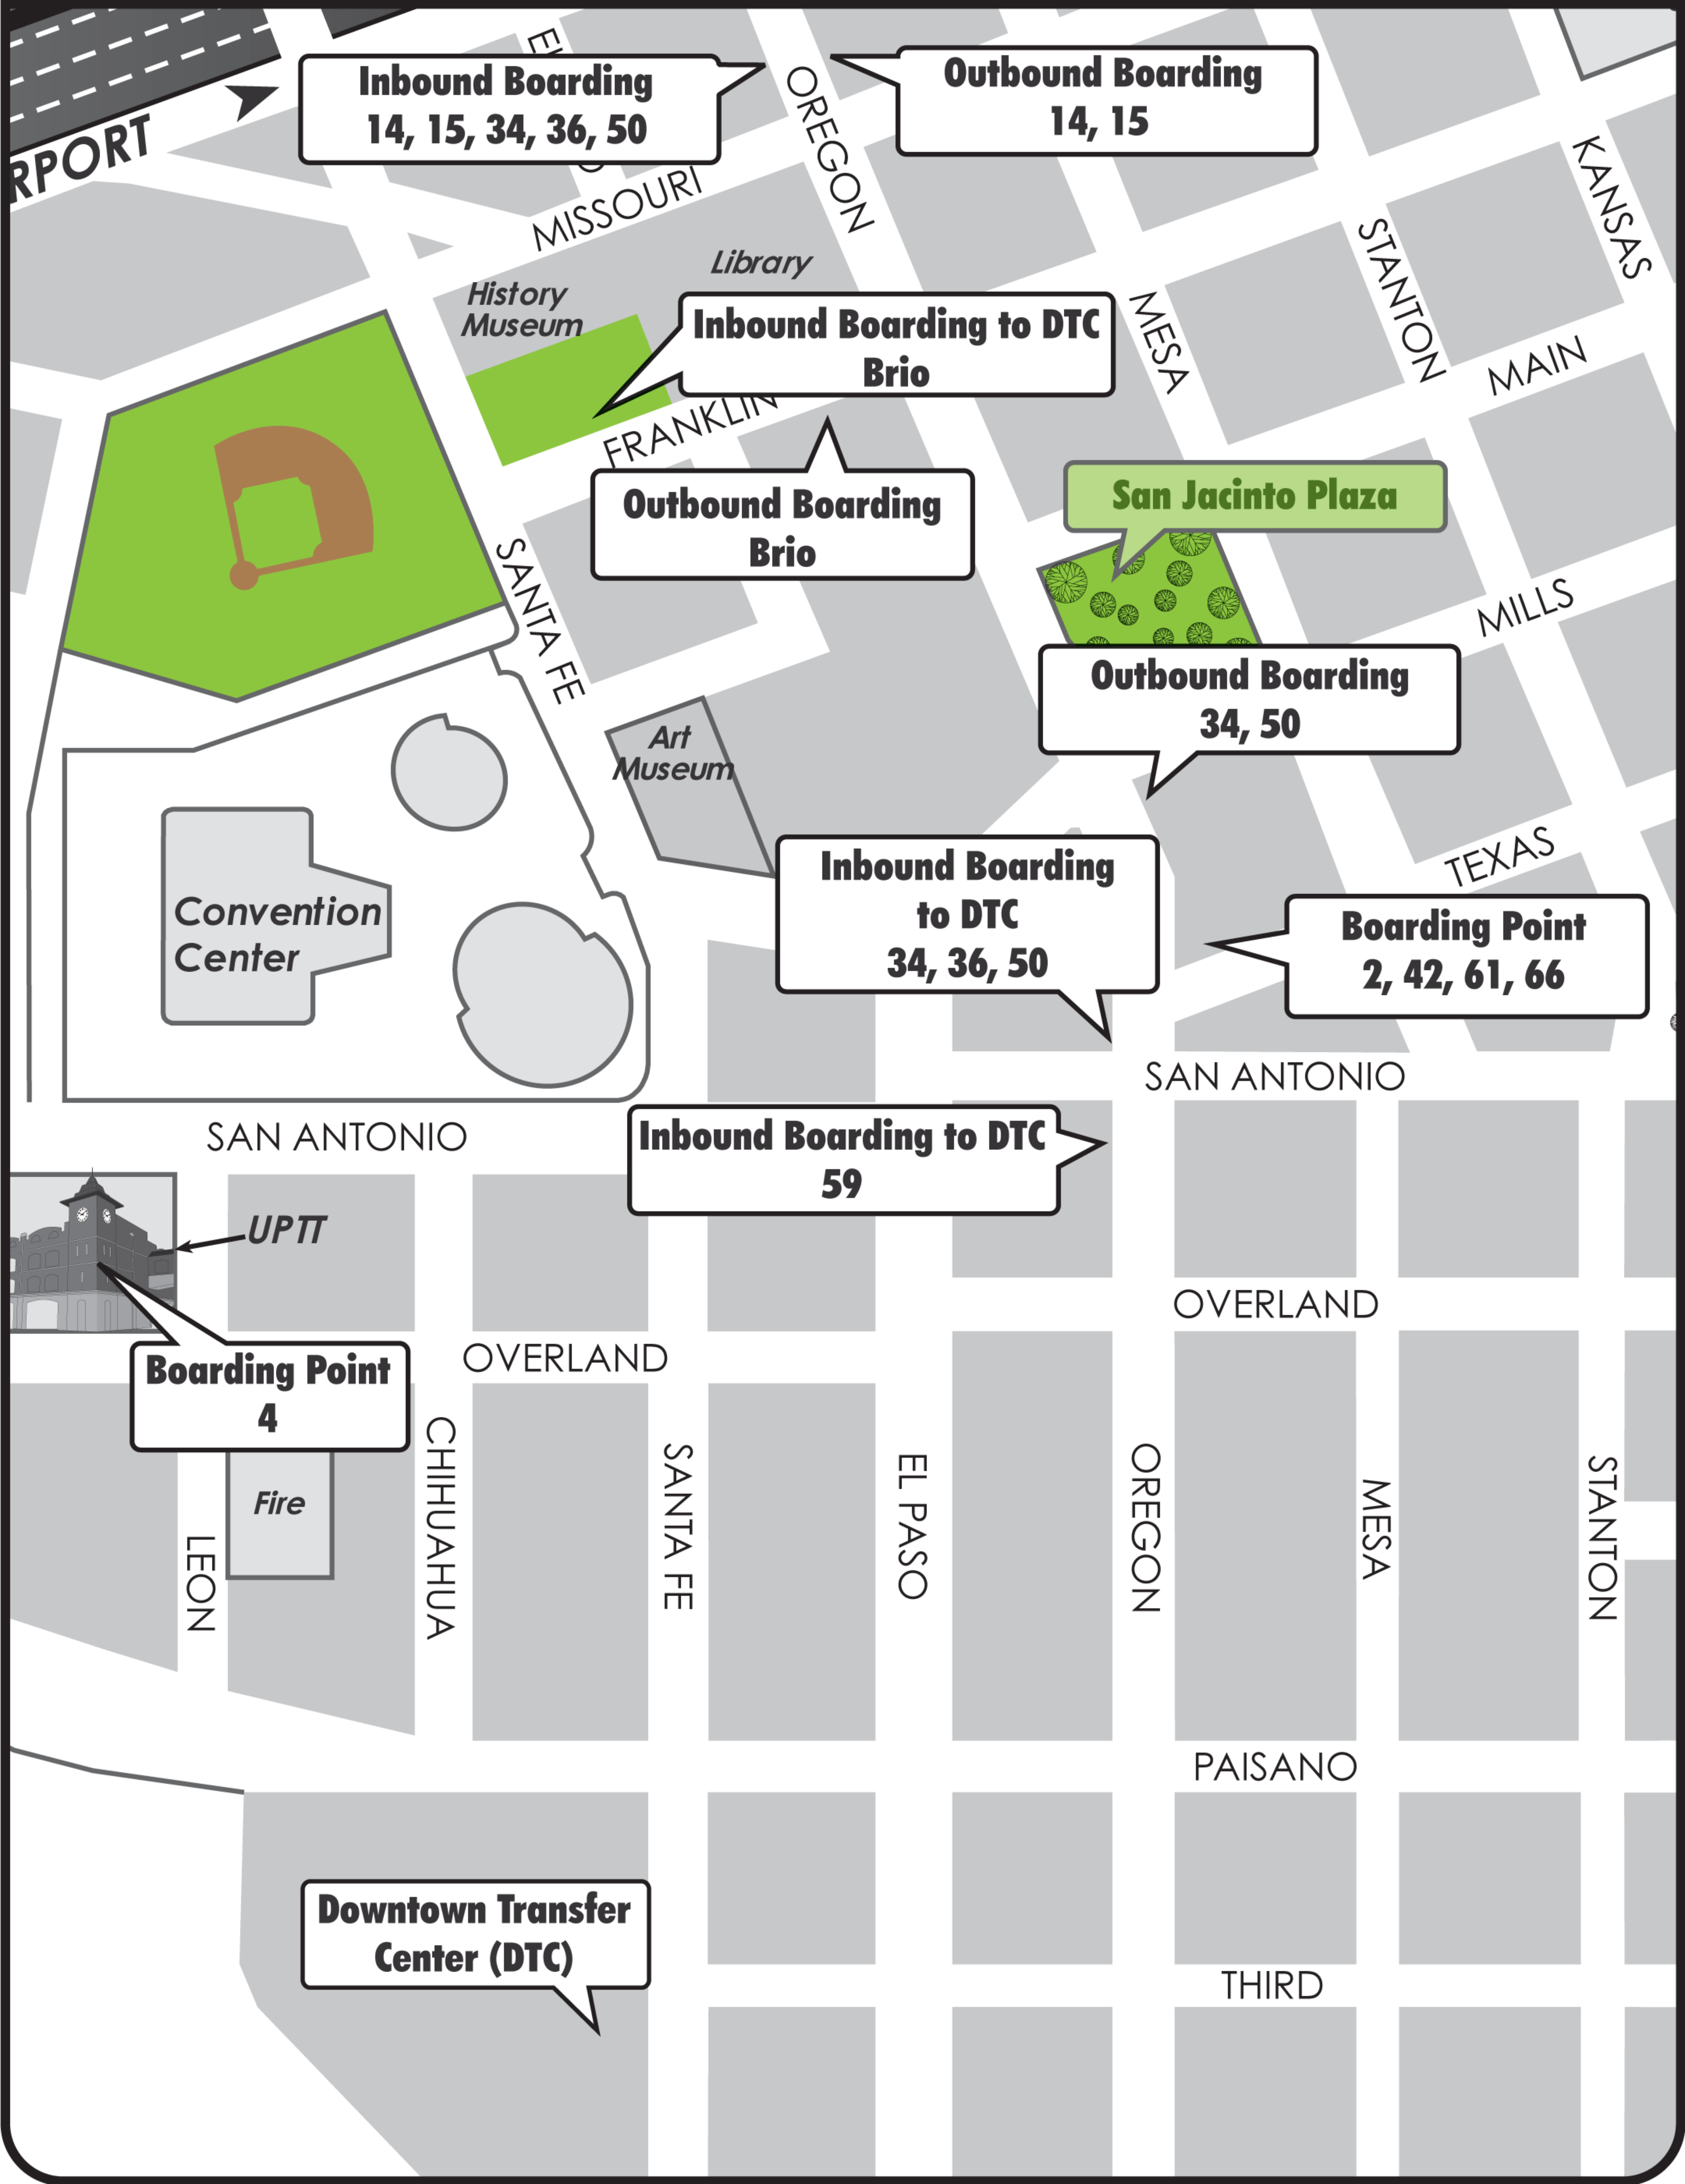

DOWNTOWN SUPERSTOPS

Inbound Boarding
14, 15, 34, 36, 50

Outbound Boarding
14, 15

Inbound Boarding to DTC
Brio

Outbound Boarding
Brio

San Jacinto Plaza

Outbound Boarding
34, 50

Inbound Boarding to DTC
34, 36, 50

Boarding Point
2, 42, 61, 66

Inbound Boarding to DTC
59

Boarding Point
4

Downtown Transfer
Center (DTC)