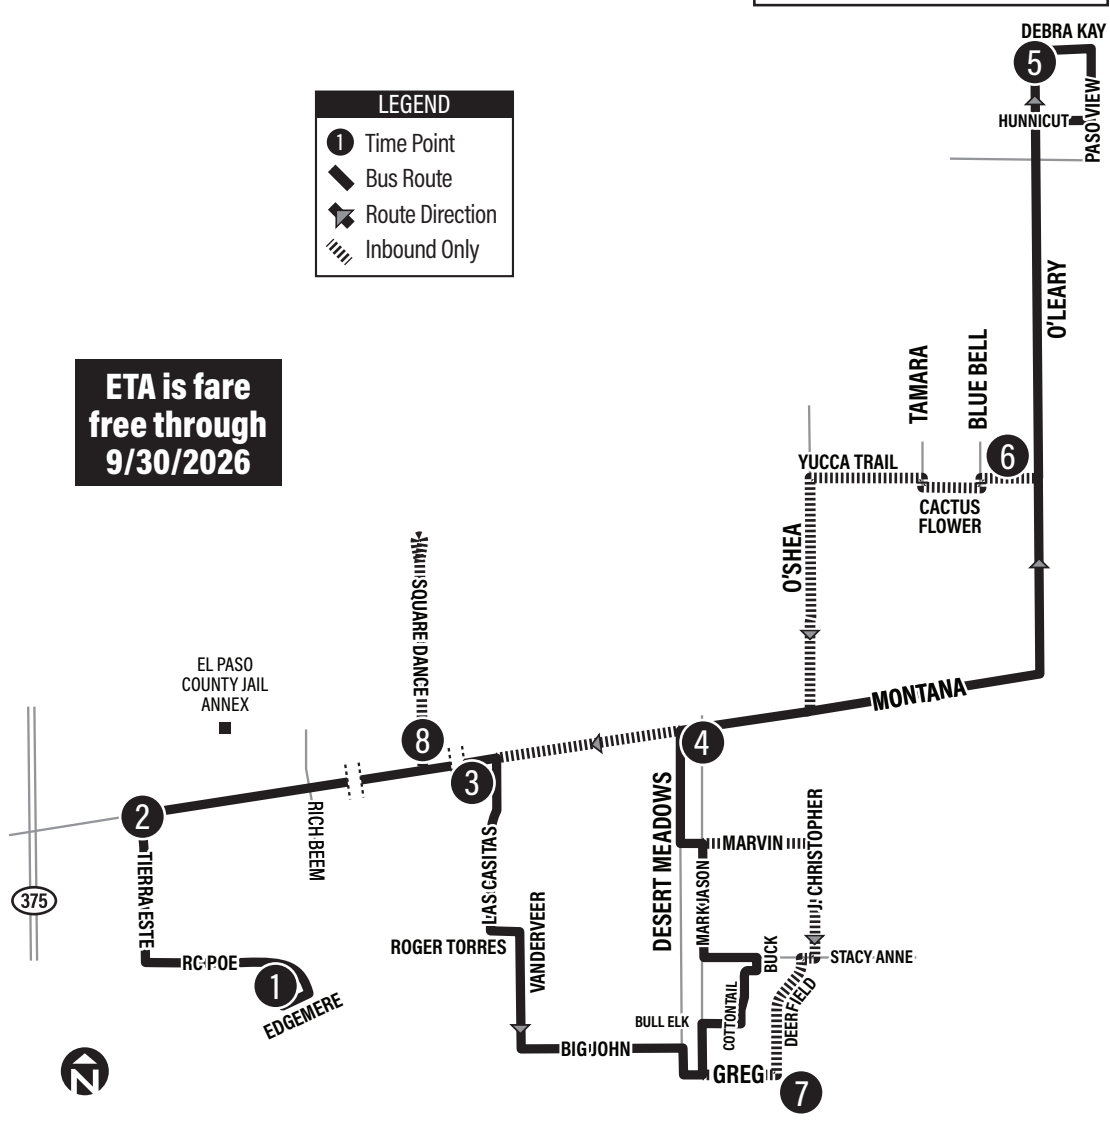

Sun Metro transfers are not accepted on ETA routes and ETA route transfers are not accepted on Sun Metro routes.

Pases de transbordo de las rutas de Sun Metro no se aceptan en rutas del ETA, y pases de transbordo de las rutas del ETA no se aceptan en rutas de Sun Metro.

Passengers can board the bus at locations listed on this timetable or at Sun Metro, EPCT or Mission Trail bus stop signs along the route. No flag stops. Los pasajeros pueden abordar el autobús en lugares indicados en este calendario público o paradas de Sun Metro, EPCT o Mission Trail a lo largo de esta ruta. No hay paradas a demanda.