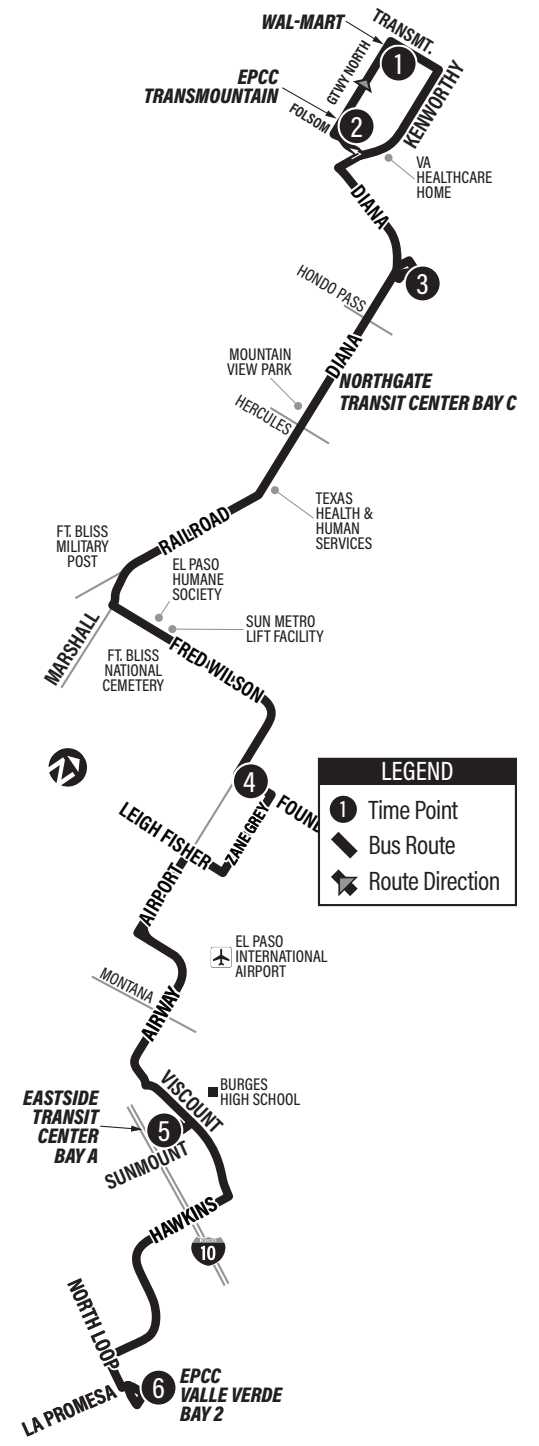

SATURDAY										
Transmountain at Walmart	EPCC Transmountain	Northgate TC Bay C	Founders at Concord	Eastside TC Bay A	EPCC Valle Verde Bay 2	Eastside TC Bay A	Founders at Concord	Northgate TC Bay C	EPCC Transmountain	Transmountain at Walmart
5:45	5:48	5:58	6:13	6:28	6:45	7:00	7:15	7:30	7:35	7:40
6:05	6:08	6:18	6:33	6:48	7:05	7:20	7:35	7:50	7:55	8:00
6:25	6:28	6:38	6:53	7:08	7:25	7:40	7:55	8:10	8:15	8:20
6:45	6:48	6:58	7:13	7:28	7:45	8:00	8:15	8:30	8:35	8:40
7:05	7:08	7:18	7:33	7:48	8:05	8:20	8:35	8:50	8:55	9:00
7:25	7:28	7:38	7:53	8:08	8:25	8:40	8:55	9:10	9:15	9:20
7:45	7:48	7:58	8:13	8:28	8:45	9:00	9:15	9:30	9:35	9:40
8:05	8:08	8:18	8:33	8:48	9:05	9:20	9:35	9:50	9:55	10:00
8:25	8:28	8:38	8:53	9:08	9:25	9:40	9:55	10:10	10:15	10:20
8:45	8:48	8:58	9:13	9:28	9:45	10:00	10:15	10:30	10:35	10:40
9:05	9:08	9:18	9:33	9:48	10:05	10:20	10:35	10:50	10:55	11:00
9:25	9:28	9:38	9:53	10:08	10:25	10:40	10:55	11:10	11:15	11:20
9:45	9:48	9:58	10:13	10:28	10:45	11:00	11:15	11:30	11:35	11:40
10:05	10:08	10:18	10:33	10:48	11:05	11:20	11:35	11:50	11:55	12:00
10:25	10:28	10:38	10:53	11:08	11:25	11:40	11:55	12:10	12:15	12:20
10:45	10:48	10:58	11:13	11:28	11:45	12:00	12:15	12:30	12:35	12:40
11:05	11:08	11:18	11:33	11:48	12:05	12:20	12:35	12:50	12:55	1:00
11:25	11:28	11:38	11:53	12:08	12:25	12:40	12:55	1:10	1:15	1:20
11:45	11:48	11:58	12:13	12:28	12:45	1:00	1:15	1:30	1:35	1:40
12:05	12:08	12:18	12:33	12:48	1:05	1:20	1:35	1:50	1:55	2:00
12:25	12:28	12:38	12:53	1:08	1:25	1:40	1:55	2:10	2:15	2:20
12:45	12:48	12:58	1:13	1:28	1:45	2:00	2:15	2:30	2:35	2:40
1:05	1:08	1:18	1:33	1:48	2:05	2:20	2:35	2:50	2:55	3:00
1:25	1:28	1:38	1:53	2:08	2:25	2:40	2:55	3:10	3:15	3:20
1:45	1:48	1:58	2:13	2:28	2:45	3:00	3:15	3:30	3:35	3:40
2:05	2:08	2:18	2:33	2:48	3:05	3:20	3:35	3:50	3:55	4:00
2:25	2:28	2:38	2:53	3:08	3:25	3:40	3:55	4:10	4:15	4:20
2:45	2:48	2:58	3:13	3:28	3:45	4:00	4:15	4:30	4:35	4:40
3:05	3:08	3:18	3:33	3:48	4:05	4:20	4:35	4:50	4:55	5:00
3:25	3:28	3:38	3:53	4:08	4:25	4:40	4:55	5:10	5:15	5:20
3:45	3:48	3:58	4:13	4:28	4:45	5:00	5:15	5:30	5:35	5:40
4:05	4:08	4:18	4:33	4:48	5:05	5:20	5:35	5:50	5:55	6:00
4:25	4:28	4:38	4:53	5:08	5:25	5:40	5:55	6:10	6:15	6:20
4:45	4:48	4:58	5:13	5:28	5:45	6:00	6:15	6:30	6:35	6:40
5:05	5:08	5:18	5:33	5:48	6:05	6:20	6:35	6:50	6:55	7:00
5:25	5:28	5:38	5:53	6:08	6:25	6:40	6:55	7:10	7:15	7:20
5:45	5:48	5:58	6:13	6:28	6:45	7:00	7:15	7:30	7:35	7:40
6:05	6:08	6:18	6:33	6:48	7:05	7:20	7:35	7:50	7:55	8:00
6:25	6:28	6:38	6:53	7:08	7:25	7:40	7:55	8:10	8:15	8:20
6:45	6:48	6:58	7:13	7:28	—	—	—	—	—	—
7:05	7:08	7:18	7:33	7:48	—	—	—	—	—	—
7:25	7:28	7:38	7:53	8:08	—	—	—	—	—	—
7:45	7:48	7:58	8:13	8:28	—	—	—	—	—	—
8:05	8:08	8:18	8:33	8:48	—	—	—	—	—	—
8:25	8:28	8:38	8:53	9:08	—	—	—	—	—	—