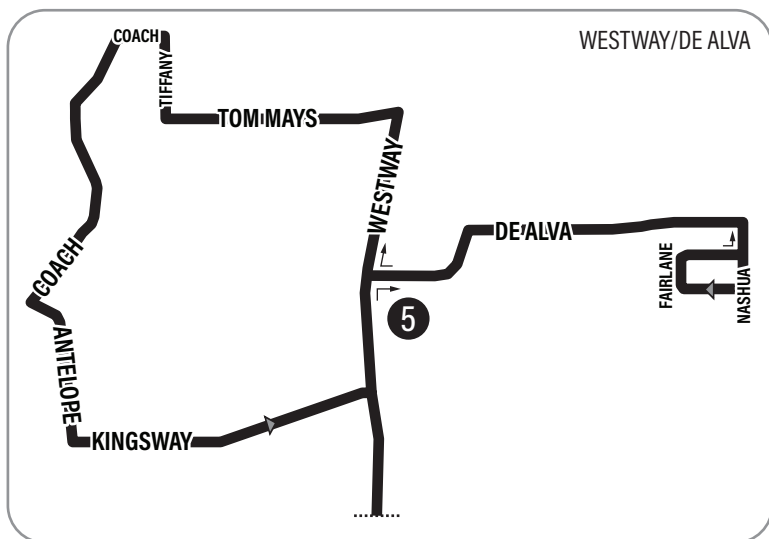

ETA
10
ROUTE

ANTHONY/CANUTILLO

WESTSIDE TRANSIT CENTER ROUTES
PA12, 14, 15, PA16, 19, Mesa Brio,
NM Gold Route, ETA10

MONDAY-SATURDAY

Westside TC Parking Lot	Mesa at Doniphan	Doniphan at Borderland	Doniphan at La Mesa	Westway at DeAlva	Franklin at Doniphan	Doniphan at La Mesa	Doniphan at Borderland	Mesa at Doniphan	Westside TC Parking Lot
1	2	3	4	5	6	4	3	2	1
---	---	---	---	---	5:42	5:50	5:57	6:05	6:12
6:17	6:22	6:32	6:37	6:49	7:13	7:21	7:28	7:36	7:43
7:00	7:05	7:15	7:20	7:32	7:56	8:04	8:11	8:19	8:26
7:48	7:53	8:03	8:08	8:20	8:44	8:52	8:59	9:07	9:14
8:31	8:36	8:46	8:51	9:03	9:27	9:35	9:42	9:50	9:57
9:19	9:24	9:34	9:39	9:51	10:15	10:23	10:30	10:38	10:45
10:50	10:55	11:05	11:10	11:22	11:46	11:54	12:01	12:09	12:16
12:21	12:26	12:36	12:41	12:53	1:17	1:25	1:32	1:40	1:47
1:52	1:57	2:07	2:12	2:24	2:48	2:56	3:03	3:11	3:18
3:23	3:28	3:38	3:43	3:55	4:19	4:27	4:34	4:42	4:49
4:00	4:05	4:15	4:20	4:32	4:56	5:04	5:11	5:19	5:26
4:54	4:59	5:09	5:14	5:26	5:50	5:58	6:05	6:13	6:20
5:31	5:36	5:46	5:51	6:03	6:27	6:35	6:42	6:50	6:57
6:25	6:30	6:40	6:45	6:57	7:21	---	---	---	---

No Sunday or Holiday Service
No hay servicio domingo o días de festivo

LEGEND

- 1 Time Point
- Bus Route
- Route Direction