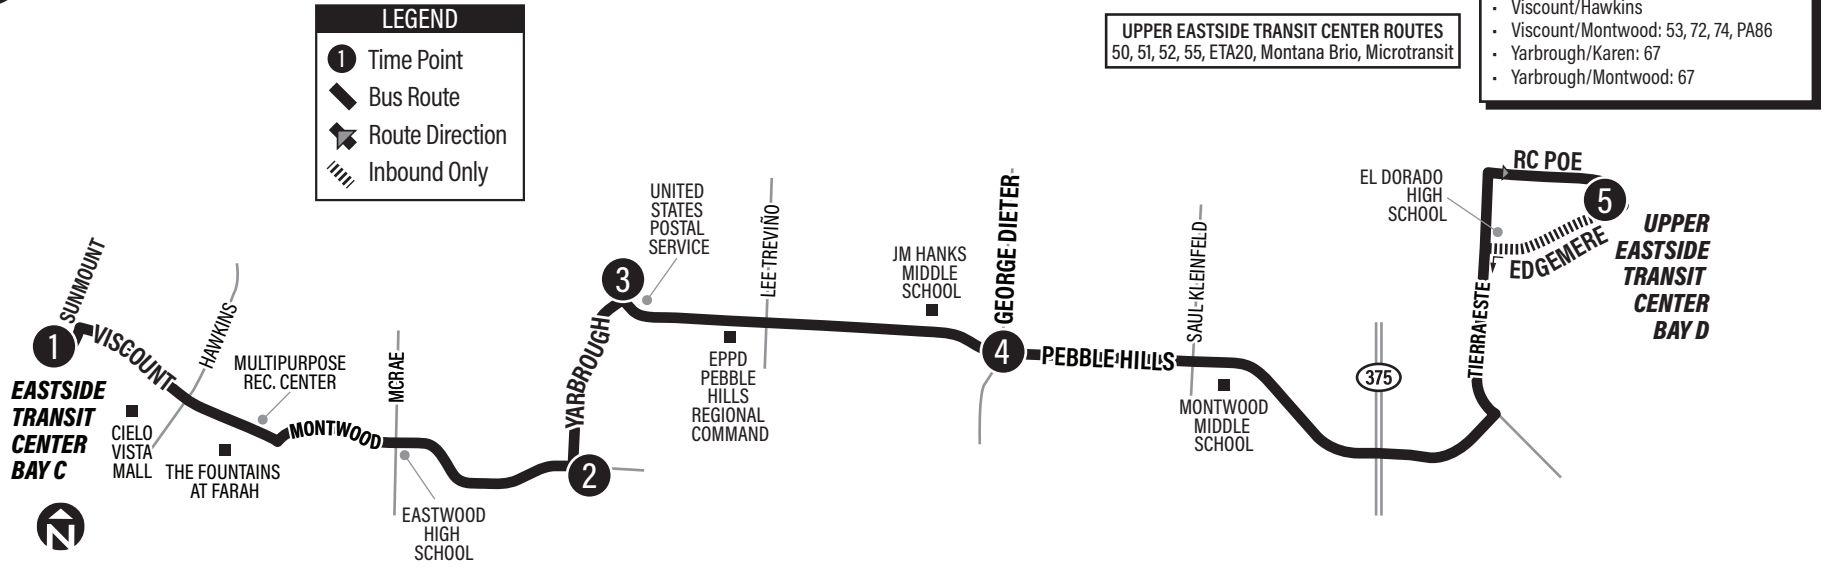

52 PEBBLE HILLS

MONDAY-FRIDAY							
Eastside TC Bay C	Yarbrough at Montwood	Pebble Hills at Yarbrough	Pebble Hills at George Dieter	Upper East TC Bay D	Pebble Hills at George Dieter	Yarbrough at Karen	Eastside TC Bay C
1	2	3	4	5	4	2	1
—	—	—	—	6:00	6:18	6:28	6:45
6:00	6:15	6:20	6:30	6:50	7:08	7:18	7:35
6:50	7:05	7:10	7:20	7:40	7:58	8:08	8:25
7:40	7:55	8:00	8:10	8:30	8:48	8:58	9:15
8:30	8:45	8:50	9:00	9:20	9:38	9:48	10:05
9:20	9:35	9:40	9:50	10:10	10:28	10:38	10:55
10:10	10:25	10:30	10:40	11:00	11:18	11:28	11:45
11:00	11:15	11:20	11:30	11:50	12:08	12:18	12:35
11:50	12:05	12:10	12:20	12:40	12:58	1:08	1:25
12:40	12:55	1:00	1:10	1:30	1:48	1:58	2:15
1:30	1:45	1:50	2:00	2:20	2:38	2:48	3:05
2:20	2:35	2:40	2:50	3:10	3:28	3:38	3:55
3:10	3:25	3:30	3:40	4:00	4:18	4:28	4:45
4:00	4:15	4:20	4:30	4:50	5:08	5:18	5:35
4:50	5:05	5:10	5:20	5:40	5:58	6:08	6:25
5:40	5:55	6:00	6:10	6:30	6:48	6:58	7:15
6:30	6:45	6:50	7:00	7:20	7:38	7:48	8:05
7:20	7:35	7:40	7:50	8:10	8:28	8:38	8:55
8:10	8:25	8:30	8:40	9:00	9:18	9:28	9:45
9:00	9:15	9:20	9:30	9:45	—	—	—

SATURDAY							
Eastside TC Bay C	Yarbrough at Montwood	Pebble Hills at Yarbrough	Pebble Hills at George Dieter	Upper East TC Bay D	Pebble Hills at George Dieter	Yarbrough at Karen	Eastside TC Bay C
1	2	3	4	5	4	2	1
—	—	—	—	6:00	6:18	6:28	6:45
6:00	6:15	6:20	6:30	6:50	7:08	7:18	7:35
6:50	7:05	7:10	7:20	7:40	7:58	8:08	8:25
7:40	7:55	8:00	8:10	8:30	8:48	8:58	9:15
8:30	8:45	8:50	9:00	9:20	9:38	9:48	10:05
9:20	9:35	9:40	9:50	10:10	10:28	10:38	10:55
10:10	10:25	10:30	10:40	11:00	11:18	11:28	11:45
11:00	11:15	11:20	11:30	11:50	12:08	12:18	12:35
11:50	12:05	12:10	12:20	12:40	12:58	1:08	1:25
12:40	12:55	1:00	1:10	1:30	1:48	1:58	2:15
1:30	1:45	1:50	2:00	2:20	2:38	2:48	3:05
2:20	2:35	2:40	2:50	3:10	3:28	3:38	3:55
3:10	3:25	3:30	3:40	4:00	4:18	4:28	4:45
4:00	4:15	4:20	4:30	4:50	5:08	5:18	5:35
4:50	5:05	5:10	5:20	5:40	5:58	6:08	6:25
5:40	5:55	6:00	6:10	6:30	6:48	6:58	7:15
6:30	6:45	6:50	7:00	7:20	7:38	7:48	8:05
7:20	7:35	7:40	7:50	8:10	8:28	8:38	8:55
8:10	8:25	8:30	8:40	8:55	—	—	—