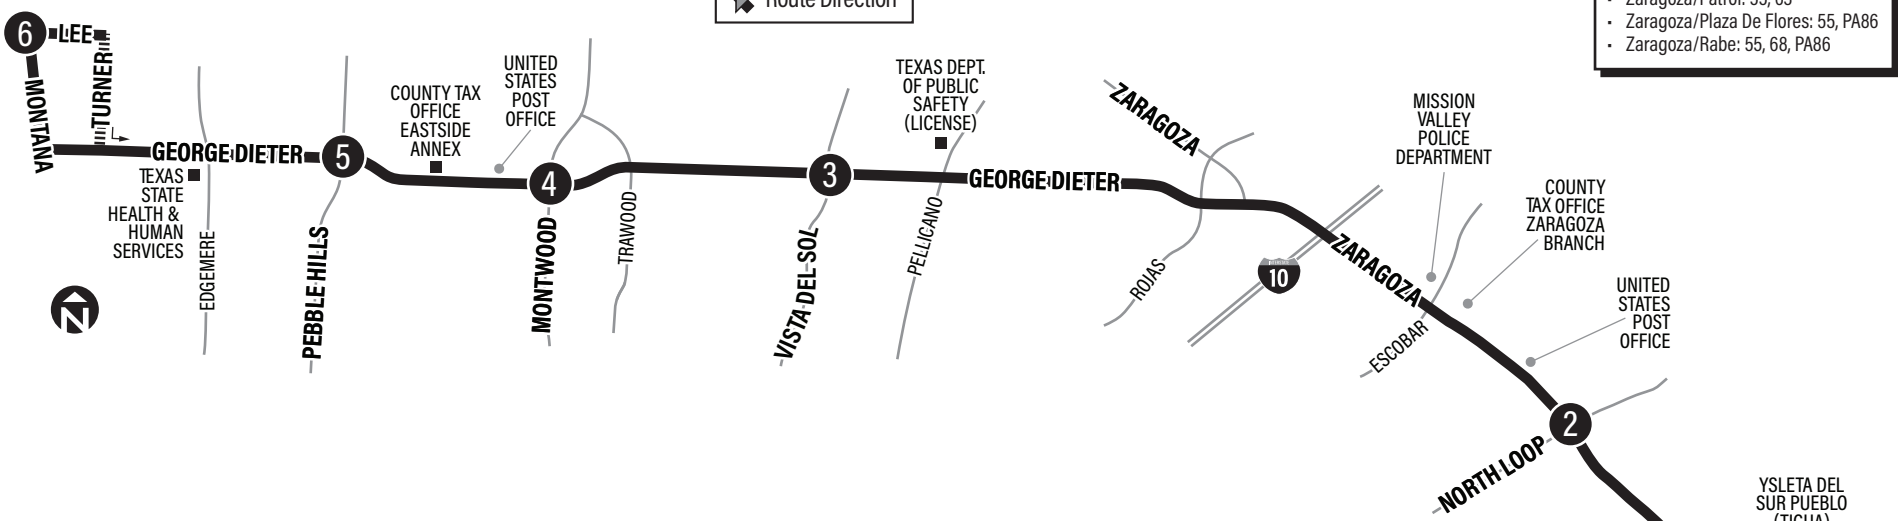

SATURDAY							
Mission Valley TC Bay C	North Loop at Zaragoza	North Loop at Pendale	Lee Trevino at Montwood	Lee Trevino at Edgemere	Lee Trevino at Montwood	North Loop at Zaragoza	Mission Valley TC Bay C
5:30	5:40	5:43	5:58	6:15	6:25	6:40	6:55
6:15	6:25	6:28	6:43	7:00	7:10	7:25	7:40
7:00	7:10	7:13	7:28	7:45	7:55	8:10	8:25
7:45	7:55	7:58	8:13	8:30	8:40	8:55	9:10
8:30	8:40	8:43	8:58	9:15	9:25	9:40	9:55
9:15	9:25	9:28	9:43	10:00	10:10	10:25	10:40
10:00	10:10	10:13	10:28	10:45	10:55	11:10	11:25
10:45	10:55	10:58	11:13	11:30	11:40	11:55	12:10
11:30	11:40	11:43	11:58	12:15	12:25	12:40	12:55
12:15	12:25	12:28	12:43	1:00	1:10	1:25	1:40
1:00	1:10	1:13	1:28	1:45	1:55	2:10	2:25
1:45	1:55	1:58	2:13	2:30	2:40	2:55	3:10
2:30	2:40	2:43	2:58	3:15	3:25	3:40	3:55
3:15	3:25	3:28	3:43	4:00	4:10	4:25	4:40
4:00	4:10	4:13	4:28	4:45	4:55	5:10	5:25
4:45	4:55	4:58	5:13	5:30	5:40	5:55	6:10
5:30	5:40	5:43	5:58	6:15	6:25	6:40	6:55
6:15	6:25	6:28	6:43	7:00	7:10	7:25	7:40
7:00	7:10	7:13	7:28	7:45	7:55	8:10	8:25
7:45	7:55	7:58	8:13	8:30	8:40	8:55	9:10
8:30	8:40	8:43	8:58	9:15	9:25	9:40	9:55

69 GEORGE DIETER

LEGEND

- ① Time Point
- ↔ Bus Route
- ➔ Route Direction

MISSION VALLEY TRANSIT CENTER ROUTES
55, 60, 61, 63, 67, 68, 69, PA86, 89
ETA30, ETA31, ETA40, ETA50, Alameda Brio

- CONNECTING POINTS TO ROUTES**
- Mission Valley Transit Center
 - Montana/George Dieter: 50
 - Zaragoza/Esther Lama: 55
 - Zaragoza/North Loop: 55
 - Zaragoza/Patrol: 55, 63
 - Zaragoza/Plaza De Flores: 55, PA86
 - Zaragoza/Rabe: 55, 68, PA86