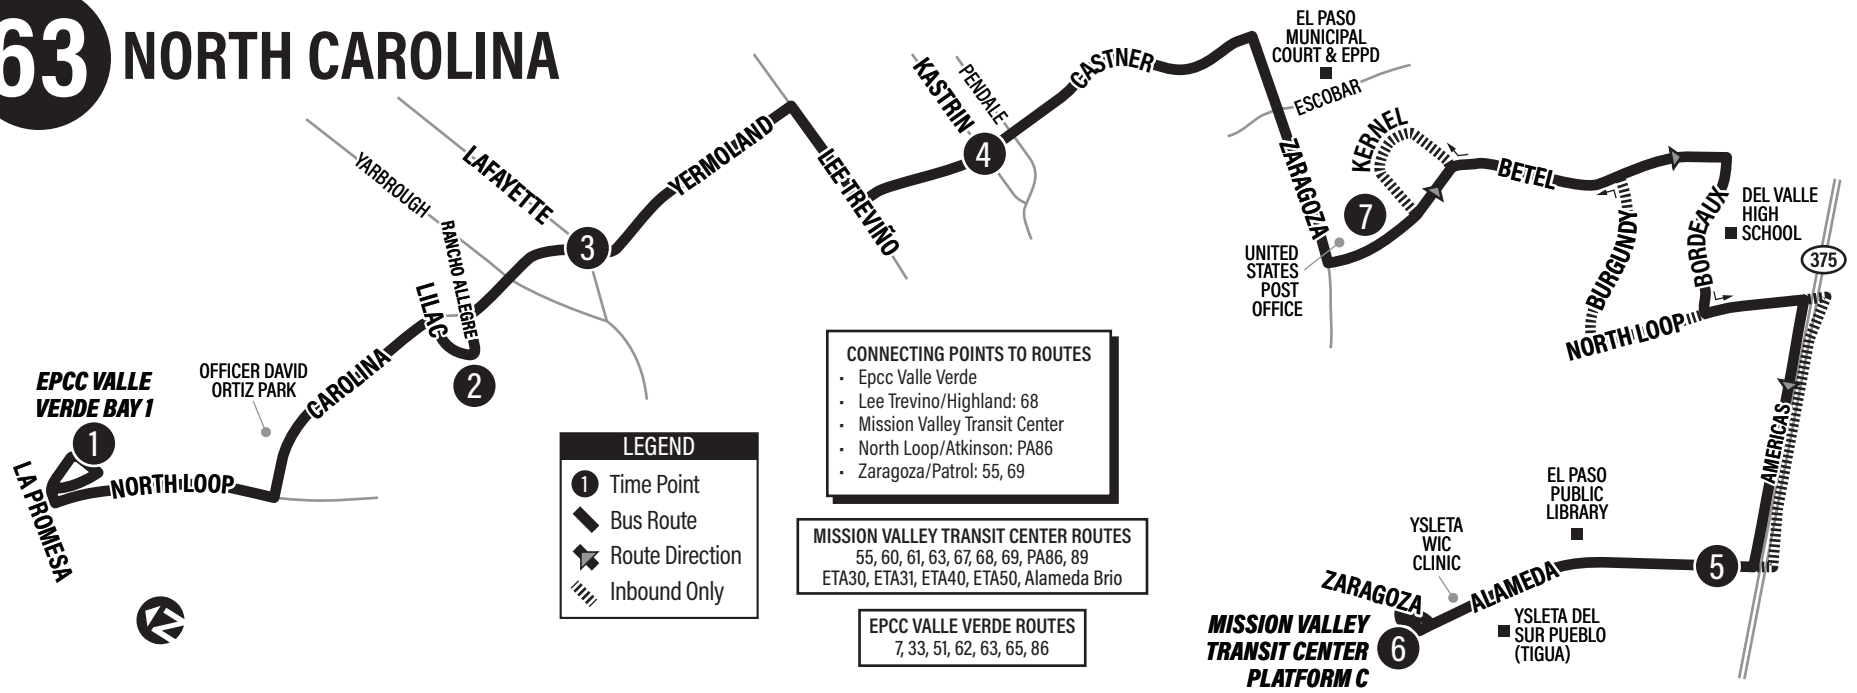

63 NORTH CAROLINA

MONDAY-FRIDAY											
EPCC Valle Verde Bay 1	Good Sam. Towers	Yermoland at Lafayette	Castner at Kastrin	Alameda at Americas	Mission Valley TC Plasterform C	Alameda at Americas	Betel at La Hacienda Apts	Castner at Kastrin	Yermoland at Lafayette	Good Sam. Towers	EPCC Valle Verde Bay 1
5:30	5:37	5:45	5:52	6:15	5:30	5:38	5:53	6:03	6:13	6:16	6:25
6:30	6:37	6:45	6:52	7:15	6:30	6:38	6:53	7:03	7:13	7:16	7:25
7:30	7:37	7:45	7:52	8:15	7:30	7:38	7:53	8:03	8:13	8:16	8:25
8:30	8:37	8:45	8:52	9:15	8:30	8:38	8:53	9:03	9:13	9:16	9:25
9:30	9:37	9:45	9:52	10:15	9:30	9:38	9:53	10:03	10:13	10:16	10:25
10:30	10:37	10:45	10:52	11:15	10:30	10:38	10:53	11:03	11:13	11:16	11:25
11:30	11:37	11:45	11:52	12:15	11:30	11:38	11:53	12:03	12:13	12:16	12:25
12:30	12:37	12:45	12:52	1:15	1:30	1:38	1:53	2:03	2:13	2:16	2:25
1:30	1:37	1:45	1:52	2:15	2:30	2:38	2:53	3:03	3:13	3:16	3:25
2:30	2:37	2:45	2:52	3:15	3:30	3:38	3:53	4:03	4:13	4:16	4:25
3:30	3:37	3:45	3:52	4:15	4:30	4:38	4:53	5:03	5:13	5:16	5:25
4:30	4:37	4:45	4:52	5:15	5:30	5:38	5:53	6:03	6:13	6:16	6:25
5:30	5:37	5:45	5:52	6:15	6:30	6:38	6:53	7:03	7:13	7:16	7:25
6:30	6:37	6:45	6:52	7:15	7:30	7:38	7:53	8:03	8:13	8:16	8:25
7:30	7:37	7:45	7:52	8:15	8:30	8:38	8:53	9:03	9:13	9:16	9:25
8:30	8:37	8:45	8:52	9:15	9:30	9:38	9:53	10:03	10:13	10:16	10:25
9:30	9:37	9:45	9:52	10:15	10:25	—	—	—	—	—	—

SATURDAY											
EPCC Valle Verde Bay 1	Good Sam. Towers	Yermoland at Lafayette	Castner at Kastrin	Alameda at Americas	Mission Valley TC Plasterform C	Alameda at Americas	Betel at La Hacienda Apts	Castner at Kastrin	Yermoland at Lafayette	Good Sam. Towers	EPCC Valle Verde Bay 1
5:30	5:37	5:45	5:52	6:15	5:30	5:38	5:53	6:03	6:13	6:16	6:25
6:30	6:37	6:45	6:52	7:15	6:30	6:38	6:53	7:03	7:13	7:16	7:25
7:30	7:37	7:45	7:52	8:15	7:30	7:38	7:53	8:03	8:13	8:16	8:25
8:30	8:37	8:45	8:52	9:15	8:30	8:38	8:53	9:03	9:13	9:16	9:25
9:30	9:37	9:45	9:52	10:15	9:30	9:38	9:53	10:03	10:13	10:16	10:25
10:30	10:37	10:45	10:52	11:15	10:30	10:38	10:53	11:03	11:13	11:16	11:25
11:30	11:37	11:45	11:52	12:15	11:30	11:38	11:53	12:03	12:13	12:16	12:25
12:30	12:37	12:45	12:52	1:15	1:30	1:38	1:53	2:03	2:13	2:16	2:25
1:30	1:37	1:45	1:52	2:15	2:30	2:38	2:53	3:03	3:13	3:16	3:25
2:30	2:37	2:45	2:52	3:15	3:30	3:38	3:53	4:03	4:13	4:16	4:25
3:30	3:37	3:45	3:52	4:15	4:30	4:38	4:53	5:03	5:13	5:16	5:25
4:30	4:37	4:45	4:52	5:15	5:30	5:38	5:53	6:03	6:13	6:16	6:25
5:30	5:37	5:45	5:52	6:15	6:30	6:38	6:53	7:03	7:13	7:16	7:25
6:30	6:37	6:45	6:52	7:15	7:30	7:38	7:53	8:03	8:13	8:16	8:25
7:30	7:37	7:45	7:52	8:15	8:30	8:38	8:53	9:03	9:13	9:16	9:25
8:30	8:37	8:45	8:52	9:15	9:25	—	—	—	—	—	—