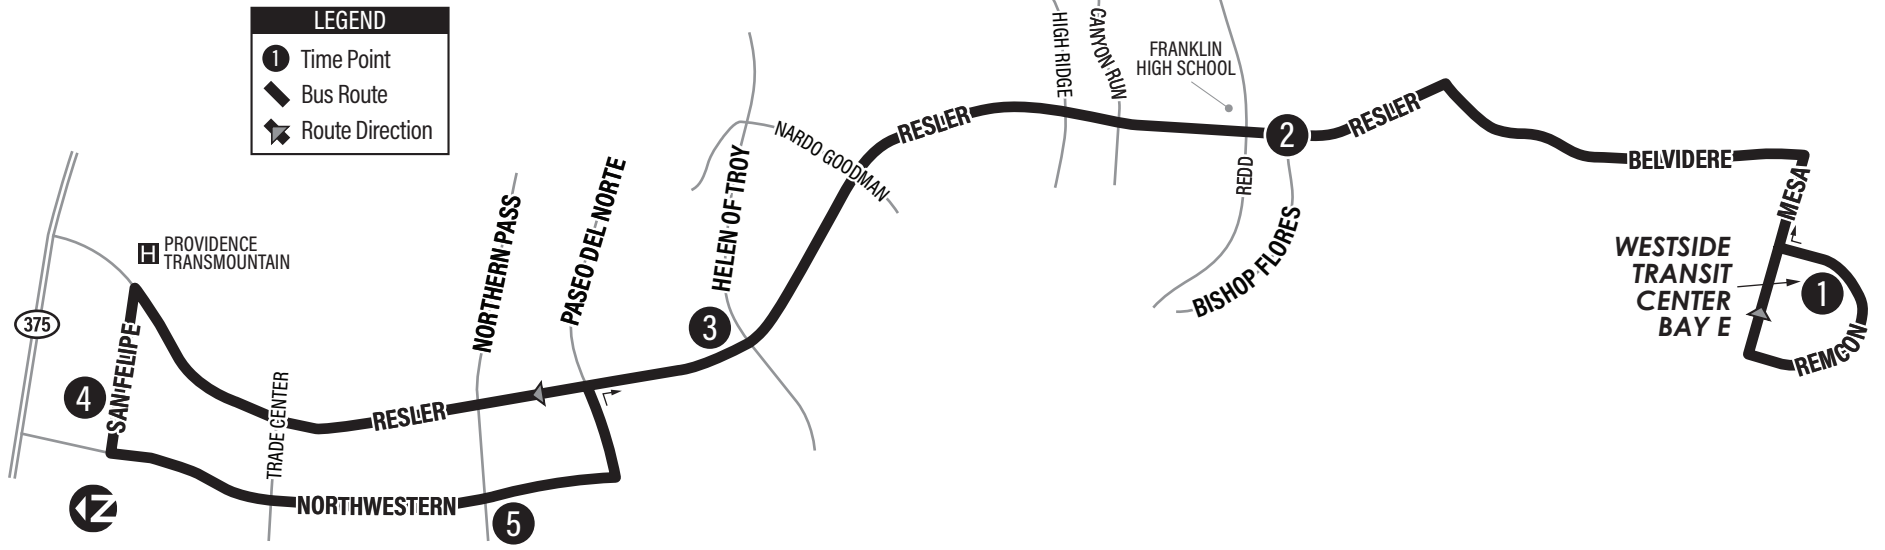

19 RESLER

WESTSIDE TRANSIT CENTER ROUTES
PA12, 14, 15, PA16, 19, Mesa Brio, NM Gold Route, ETA10

CONNECTING POINTS TO ROUTES

- Resler/Belvidere: 14
- Resler/Bishop Flores: 14
- Westside Transit Center

LEGEND

- ① Time Point
- ▬ Bus Route
- ➔ Route Direction

MONDAY-FRIDAY						
Westside TC Bay E	Resler at Bishop Flores	Resler at Helen of Troy	San Felipe at ADP	Northwestern at North. Pass	Resler at Bishop Flores	Westside TC Bay E
①	②	③	④	⑤	②	①
6:00	6:15	6:19	6:30	6:35	6:46	6:55
7:00	7:15	7:19	7:30	7:35	7:46	7:55
8:00	8:15	8:19	8:30	8:35	8:46	8:55
9:00	9:15	9:19	9:30	9:35	9:46	9:55
10:00	10:15	10:19	10:30	10:35	10:46	10:55
11:00	11:15	11:19	11:30	11:35	11:46	11:55
12:00	12:15	12:19	12:30	12:35	12:46	12:55
1:00	1:15	1:19	1:30	1:35	1:46	1:55
2:00	2:15	2:19	2:30	2:35	2:46	2:55
3:00	3:15	3:19	3:30	3:35	3:46	3:55
4:00	4:15	4:19	4:30	4:35	4:46	4:55
5:00	5:15	5:19	5:30	5:35	5:46	5:55
6:00	6:15	6:19	6:30	6:35	6:46	6:55
7:00	7:15	7:19	7:30	7:35	7:46	7:55
8:00	8:15	8:19	8:30	8:35	8:46	8:55

SATURDAY						
Westside TC Bay E	Resler at Bishop Flores	Resler at Helen of Troy	San Felipe at ADP	Northwestern at North. Pass	Resler at Bishop Flores	Westside TC Bay E
①	②	③	④	⑤	②	①
6:00	6:15	6:19	6:30	6:35	6:46	6:55
7:00	7:15	7:19	7:30	7:35	7:46	7:55
8:00	8:15	8:19	8:30	8:35	8:46	8:55
9:00	9:15	9:19	9:30	9:35	9:46	9:55
10:00	10:15	10:19	10:30	10:35	10:46	10:55
11:00	11:15	11:19	11:30	11:35	11:46	11:55
12:00	12:15	12:19	12:30	12:35	12:46	12:55
1:00	1:15	1:19	1:30	1:35	1:46	1:55
2:00	2:15	2:19	2:30	2:35	2:46	2:55
3:00	3:15	3:19	3:30	3:35	3:46	3:55
4:00	4:15	4:19	4:30	4:35	4:46	4:55
5:00	5:15	5:19	5:30	5:35	5:46	5:55
6:00	6:15	6:19	6:30	6:35	6:46	6:55
7:00	7:15	7:19	7:30	7:35	7:46	7:55

25 CHELSEA

EASTSIDE TRANSIT CENTER ROUTES
7, 25, 50, 52, 53, 59, 72, 74, PA86, Montana Brio

FIVE POINTS TRANSIT CENTER
25, 32, 33, 35, 50, 35, Brio

CONNECTING POINTS TO ROUTES

- Airway/Edgemere: 7, 50
- Alameda/Copia: 61, Brio
- Eastside Transit Center
- Five Points Transit Center
- Piedras/Gateway West: 32
- University Medical: 61, Brio
- Viscount/Catalpa: 7, 50, 59