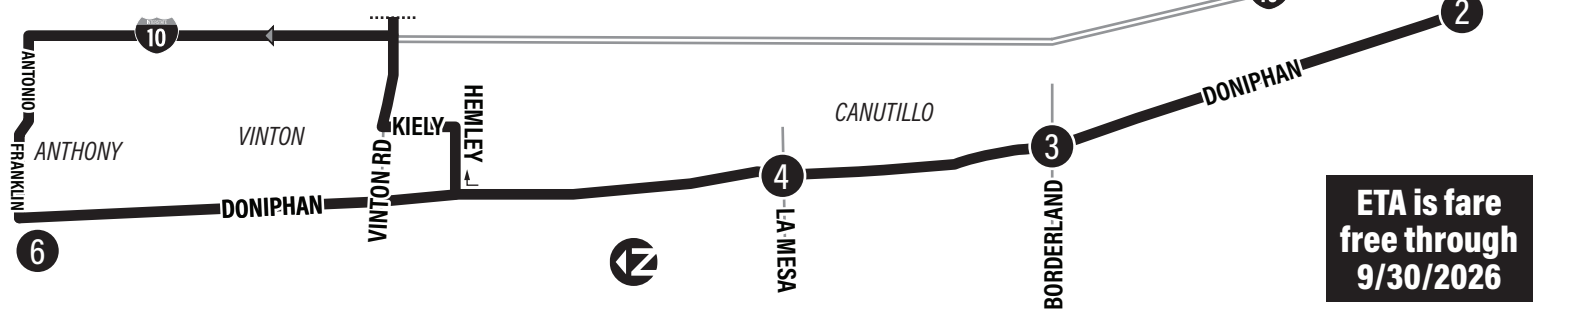

No Sunday or Holiday Service
No hay servicio domingo o días de festivo

LEGEND

- 1 Time Point
- Bus Route
- Route Direction

ETA is fare free through 9/30/2026

Sun Metro transfers are not accepted on ETA routes and ETA route transfers are not accepted on Sun Metro routes.