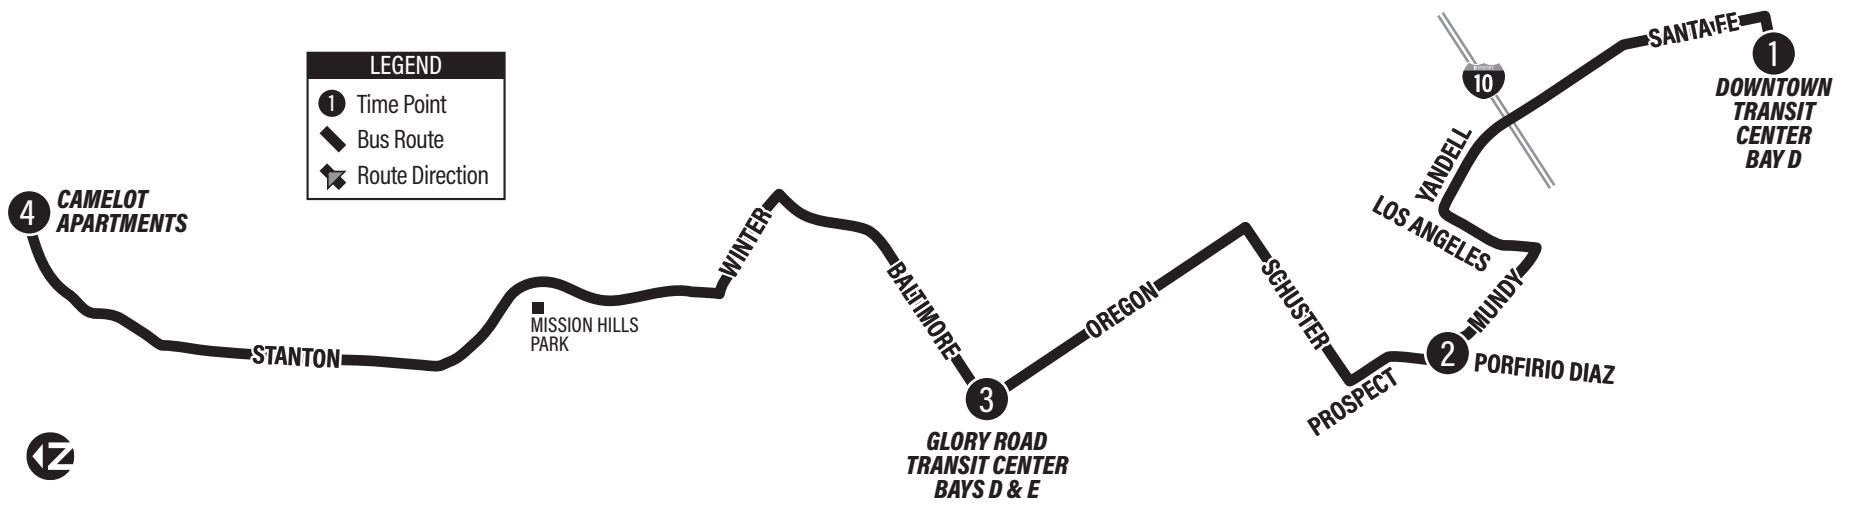

10 SUNSET HEIGHTS/STANTON

PROJECT AMISTAD
10
ROUTE

- **DOWNTOWN TRANSIT CENTER ROUTES**
  2, 10, 14, 15, 32, 34, 35, 59, 61, 65, Brio, Streetcar, NM Gold
- **GLORY ROAD TRANSIT CENTER**
  10, 14, 15, Mesa Brio, Streetcar
- **CONNECTING POINTS TO ROUTES**
  - Downtown Transit Center
  - Glory Road Transit Center
  - Oregon/Hague: 14, 15
  - Oregon/Rim: 14, 15
  - Oregon/University: 14, 15
  - Santa Fe/Overland: 14, 15, 34, 35