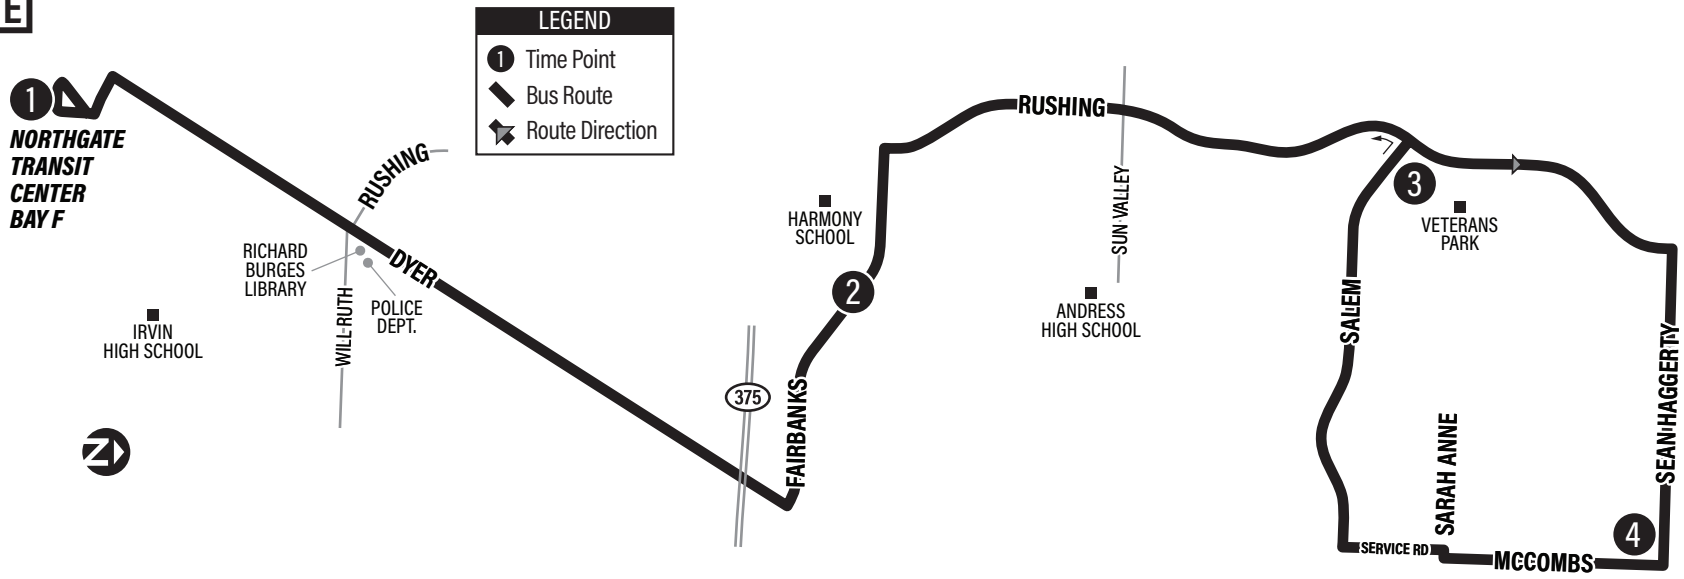

PROJECT AMISTAD
44
ROUTE

SUN VALLEY

NORTHGATE TRANSIT CENTER
7, 35, PA41, PA43, PA44, PA46, Dyer Brio

LEGEND

- 1 Time Point
- Bus Route
- Route Direction

MONDAY-FRIDAY

1	2	3	4	2	1
—	—	—	5:15	5:25	5:40
5:45	5:55	6:02	6:15	6:25	6:40
6:45	6:55	7:02	7:15	7:25	7:40
7:45	7:55	8:02	8:15	8:25	8:40
8:45	8:55	9:02	9:15	9:25	9:40
9:45	9:55	10:02	10:15	10:25	10:40
10:45	10:55	11:02	11:15	11:25	11:40
11:45	11:55	12:02	12:15	12:25	12:40
12:45	12:55	1:02	1:15	1:25	1:40
1:45	1:55	2:02	2:15	2:25	2:40
2:45	2:55	3:02	3:15	3:25	3:40
3:45	3:55	4:02	4:15	4:25	4:40
4:45	4:55	5:02	5:15	5:25	5:40
5:45	5:55	6:02	6:15	6:25	6:40
6:45	6:55	7:02	7:15	7:25	7:40
7:45	7:55	8:02	8:15	8:25	8:40
8:45	8:55	9:02	9:15	9:25	9:40

SATURDAY

1	2	3	4	2	1
—	—	—	5:30	5:40	5:55
6:00	6:10	6:17	6:30	6:40	6:55
7:00	7:10	7:17	7:30	7:40	7:55
8:00	8:10	8:17	8:30	8:40	8:55
9:00	9:10	9:17	9:30	9:40	9:55
10:00	10:10	10:17	10:30	10:40	10:55
11:00	11:10	11:17	11:30	11:40	11:55
12:00	12:10	12:17	12:30	12:40	12:55
1:00	1:10	1:17	1:30	1:40	1:55
2:00	2:10	2:17	2:30	2:40	2:55
3:00	3:10	3:17	3:30	3:40	3:55
4:00	4:10	4:17	4:30	4:40	4:55
5:00	5:10	5:17	5:30	5:40	5:55
6:00	6:10	6:17	6:30	6:40	6:55
7:00	7:10	7:17	7:30	7:40	7:55
8:00	8:10	8:17	8:30	8:40	8:55

SUNDAY/HOLIDAY

1	2	3	4	2	1
—	—	—	7:00	7:10	7:25
7:30	7:40	7:47	8:00	8:10	8:25
8:30	8:40	8:47	9:00	9:10	9:25
9:30	9:40	9:47	10:00	10:10	10:25
10:30	10:40	10:47	11:00	11:10	11:25
11:30	11:40	11:47	12:00	12:10	12:25
12:30	12:40	12:47	1:00	1:10	1:25
1:30	1:40	1:47	2:00	2:10	2:25
2:30	2:40	2:47	3:00	3:10	3:25
3:30	3:40	3:47	4:00	4:10	4:25
4:30	4:40	4:47	5:00	5:10	5:25
5:30	5:40	5:47	6:00	6:10	6:25
6:30	6:40	6:47	7:00	7:10	7:25

PROJECT AMISTAD
46
ROUTE

NORTH HILLS

NORTHGATE TRANSIT CENTER
7, 35, PA41, PA43, PA44, PA46, Dyer Brio

CONNECTING POINTS TO ROUTES

- Diana/Stahala: 7
- Kenworthy/Diana: 7
- Northgate Transit Center
- Trans-Mt Campus/Kenworthy: 7