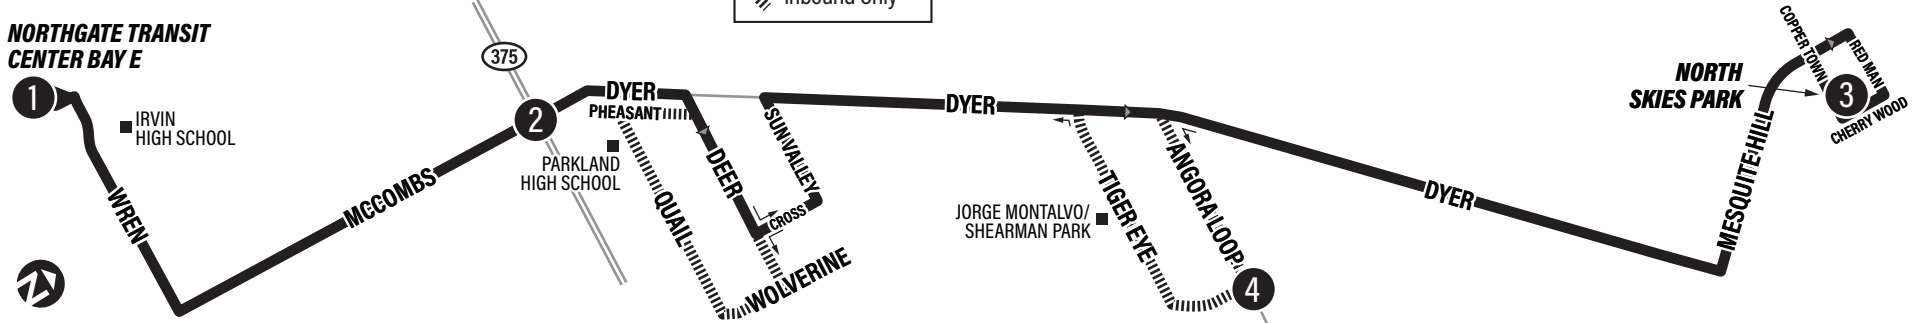

SATURDAY				
Northgate TC Bay G	Wellington Chew Center	Hercules at Neptune	Hondo Pass at Dyer	Northgate TC Bay G
①	②	③	④	①
7:00	7:12	7:30	7:43	7:55
8:00	8:12	8:30	8:43	8:55
9:00	9:12	9:30	9:43	9:55
10:00	10:12	10:30	10:43	10:55
11:00	11:12	11:30	11:43	11:55
12:00	12:12	12:30	12:43	12:55
1:00	1:12	1:30	1:43	1:55
2:00	2:12	2:30	2:43	2:55
3:00	3:12	3:30	3:43	3:55
4:00	4:12	4:30	4:43	4:55
5:00	5:12	5:30	5:43	5:55
6:00	6:12	6:30	6:43	6:55

PROJECT AMISTAD
43
ROUTE

MONTALVO PARK

NORTHGATE TRANSIT CENTER
7, 35, PA41, PA43, PA44, PA46, Dyer Brio

LEGEND

- ① Time Point
- Bus Route
- ➔ Route Direction
- ⋯ Inbound Only

MONDAY-FRIDAY					
Northgate TC Bay E	McCombs at Transmountain	Copper Town at Zavi Lane	Angora Loop at Tiger Eye	McCombs at Transmountain	Northgate TC Bay E
①	②	③	④	②	①
4:30	4:40	5:15	5:25	5:45	5:55
5:15	5:25	6:00	6:10	6:30	6:40
6:00	6:10	6:45	6:55	7:15	7:25
6:45	6:55	7:30	7:40	8:00	8:10
7:30	7:40	8:15	8:25	8:45	8:55
8:15	8:25	9:00	9:10	9:30	9:40
9:00	9:10	9:45	9:55	10:15	10:25
9:45	9:55	10:30	10:40	11:00	11:10
10:30	10:40	11:15	11:25	11:45	11:55
11:15	11:25	12:00	12:10	12:30	12:40
12:00	12:10	12:45	12:55	1:15	1:25
12:45	12:55	1:30	1:40	2:00	2:10
1:30	1:40	2:15	2:25	2:45	2:55
2:15	2:25	3:00	3:10	3:30	3:40
3:00	3:10	3:45	3:55	4:15	4:25
3:45	3:55	4:30	4:40	5:00	5:10
4:30	4:40	5:15	5:25	5:45	5:55
5:15	5:25	6:00	6:10	6:30	6:40
6:00	6:10	6:45	6:55	7:15	7:25
6:45	6:55	7:30	7:40	8:00	8:10
7:30	7:40	8:15	8:25	8:45	8:55
8:15	8:25	9:00	9:10	9:30	9:40
9:00	9:10	9:45	9:55	10:15	10:25