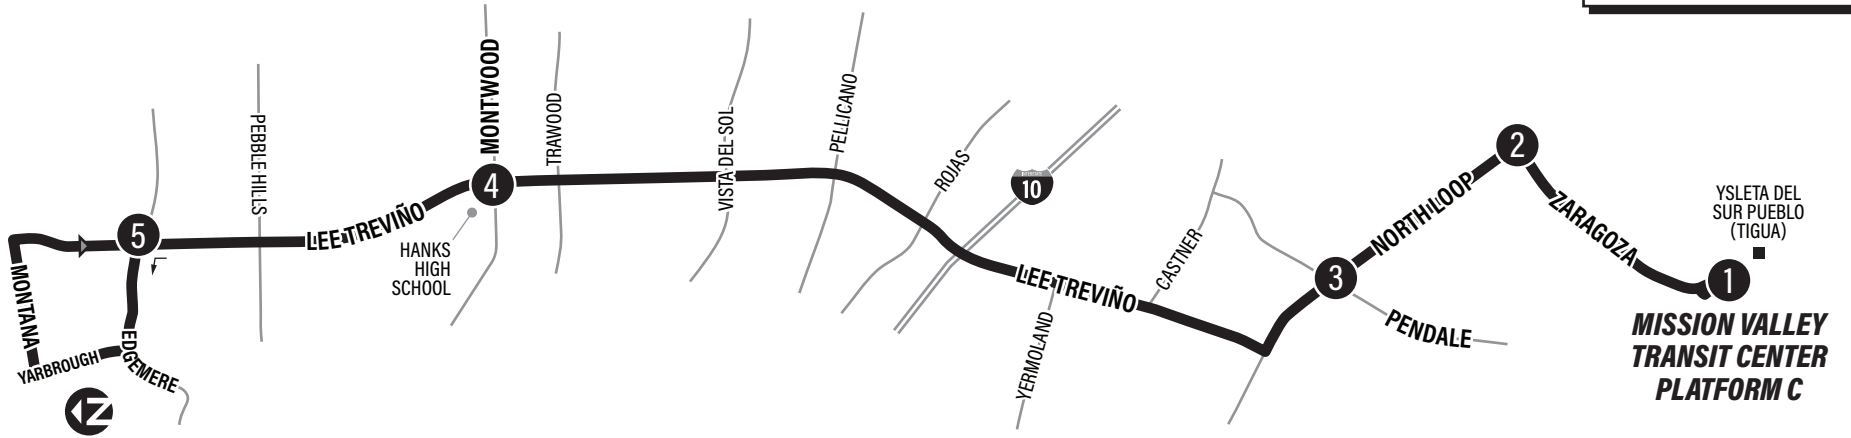

67 YARBROUGH

CONNECTING POINTS TO ROUTES

- Alameda/Davis: 61
- Alameda/Yarbrough: 61
- Edgemere/Brookrock: 51
- Mission Valley Transit Center
- Yarbrough/Karen: 52
- Yarbrough/Montwood: 52

LEGEND

- ① Time Point
- Bus Route
- ➔ Route Direction
- ▨ Inbound Only

SATURDAY											
Yarbrough at Montana	Yarbrough at Montwood	Yarbrough at North Loop	McCarthy at Milby	Independence at Grambling	Padres at Mecca	Mission Valley TC Platform C	Yarbrough at Valley View	Yarbrough at North Loop	Yarbrough at Montwood	Yarbrough at Montana	
7:00	7:07	7:22	7:29	7:37	7:48	8:00	8:18	8:27	8:42	8:55	
8:00	8:07	8:22	8:29	8:37	8:48	9:00	9:18	9:27	9:42	9:55	
9:00	9:07	9:22	9:29	9:37	9:48	10:00	10:18	10:27	10:42	10:55	
10:00	10:07	10:22	10:29	10:37	10:48	11:00	11:18	11:27	11:42	11:55	
11:00	11:07	11:22	11:29	11:37	11:48	12:00	12:18	12:27	12:42	12:55	
12:00	12:07	12:22	12:29	12:37	12:48	1:00	1:18	1:27	1:42	1:55	
1:00	1:07	1:22	1:29	1:37	1:48	2:00	2:18	2:27	2:42	2:55	
2:00	2:07	2:22	2:29	2:37	2:48	3:00	3:18	3:27	3:42	3:55	
3:00	3:07	3:22	3:29	3:37	3:48	4:00	4:18	4:27	4:42	4:55	
4:00	4:07	4:22	4:29	4:37	4:48	5:00	5:18	5:27	5:42	5:55	
5:00	5:07	5:22	5:29	5:37	5:48	6:00	6:18	6:27	6:42	6:55	
6:00	6:07	6:22	6:29	6:37	6:48	6:55	—	—	—	—	

68 LEE TREVIÑO

LEGEND

- ① Time Point
- ↔ Bus Route
- ➔ Route Direction

MISSION VALLEY TRANSIT CENTER ROUTES
55, 60, 61, 63, 67, 68, 69, PA86, 89
ETA30, ETA31, ETA40, ETA50, Alameda Brio

- CONNECTING POINTS TO ROUTES**
- Edgemere/Lee Trevino: 51
 - Lee Trevino/Highland: 63
 - Mission Valley Transit Center
 - North Loop/Butchofsky: PA86
 - North Loop/Pendale: PA86
 - North Loop/Zaragoza: PA86
 - Zaragoza/Rabe: 55, 69, PA86