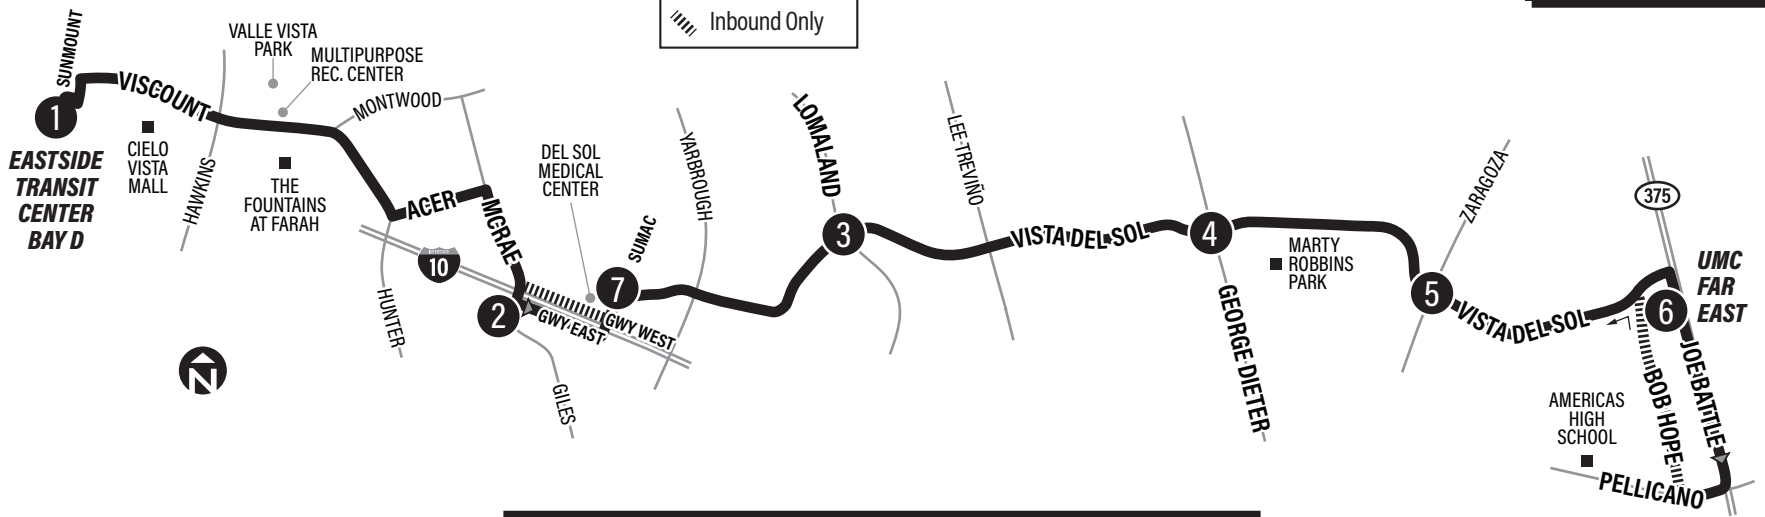

72 VISTA DEL SOL

LEGEND

- ① Time Point
- Bus Route
- ➔ Route Direction
- ▨ Inbound Only

EASTSIDE TRANSIT CENTER ROUTES
7, 25, 50, 52, 53, 59, 72, 74, PA86, Montana Brio

VISCOUNT & HAWKINS
7, 50, 52, 53, 72, 74, PA86, Brio

CONNECTING POINTS TO ROUTES

- Eastside Transit Center
- Gateway East/Coolidge Way: 51, 74
- Gateway West/Caper: 74
- McRae/Gateway West: 51
- Viscount/Hawkins
- Viscount/Montwood: 52, 53, 74, PA86

MONDAY-SATURDAY

① Eastside TC Bay D	② Gateway East at Giles	③ Vista del Sol at Lomaland	④ Vista del Sol at George Dieter	⑤ Vista del Sol at Zaragoza	⑥ UMC Far East at Joe Battle	⑤ Vista del Sol at Zaragoza	④ Vista del Sol at George Dieter	③ Vista del Sol at Lomaland	⑦ Sumac at Gateway West	① Eastside TC Bay D
6:00	6:10	6:15	6:25	6:30	6:40	6:46	6:52	6:57	7:02	7:15
6:40	6:50	6:55	7:05	7:10	7:20	7:26	7:32	7:37	7:42	7:55
7:20	7:30	7:35	7:45	7:50	8:00	8:06	8:12	8:17	8:22	8:35
8:00	8:10	8:15	8:25	8:30	8:40	8:46	8:52	8:57	9:02	9:15
8:40	8:50	8:55	9:05	9:10	9:20	9:26	9:32	9:37	9:42	9:55
9:20	9:30	9:35	9:45	9:50	10:00	10:06	10:12	10:17	10:22	10:35
10:00	10:10	10:15	10:25	10:30	10:40	10:46	10:52	10:57	11:02	11:15
10:40	10:50	10:55	11:05	11:10	11:20	11:26	11:32	11:37	11:42	11:55
11:20	11:30	11:35	11:45	11:50	12:00	12:06	12:12	12:17	12:22	12:35
12:00	12:10	12:15	12:25	12:30	12:40	12:46	12:52	12:57	1:02	1:15
12:40	12:50	12:55	1:05	1:10	1:20	1:26	1:32	1:37	1:42	1:55
1:20	1:30	1:35	1:45	1:50	2:00	2:06	2:12	2:17	2:22	2:35
2:00	2:10	2:15	2:25	2:30	2:40	2:46	2:52	2:57	3:02	3:15
2:40	2:50	2:55	3:05	3:10	3:20	3:26	3:32	3:37	3:42	3:55
3:20	3:30	3:35	3:45	3:50	4:00	4:06	4:12	4:17	4:22	4:35
4:00	4:10	4:15	4:25	4:30	4:40	4:46	4:52	4:57	5:02	5:15
4:40	4:50	4:55	5:05	5:10	5:20	5:26	5:32	5:37	5:42	5:55
5:20	5:30	5:35	5:45	5:50	6:00	6:06	6:12	6:17	6:22	6:35
6:00	6:10	6:15	6:25	6:30	6:40	6:46	6:52	6:57	7:02	7:15
6:40	6:50	6:55	7:05	7:10	7:20	7:26	7:32	7:37	7:42	7:55
7:20	7:30	7:35	7:45	7:50	7:55	—	—	—	—	—