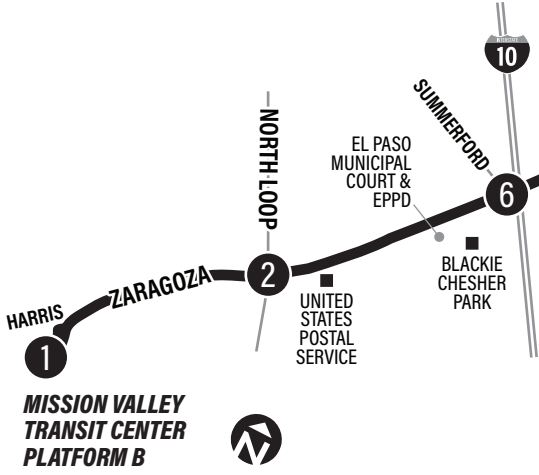

55 ZARAGOZA

MISSION VALLEY TRANSIT CENTER ROUTES
55, 60, 61, 63, 67, 68, 69, PA86, 89
ETA30, ETA31, ETA40, ETA50, Alameda Brio

UPPER EASTSIDE TRANSIT CENTER ROUTES
50, 51, 52, 55, ETA20, Montana Brio, Microtransit

LEGEND

- ① Time Point
- ▬ Bus Route
- ➔ Route Direction
- ▬▬ Inbound Only

CONNECTING POINTS TO ROUTES

- Mission Valley Transit Center
- Upper Eastside Transit Center
- Zaragoza/Esther Lama: 69
- Zaragoza/North Loop: 69
- Zaragoza/Patrol: 63, 69
- Zaragoza/Rabe: 68, 69, PA86