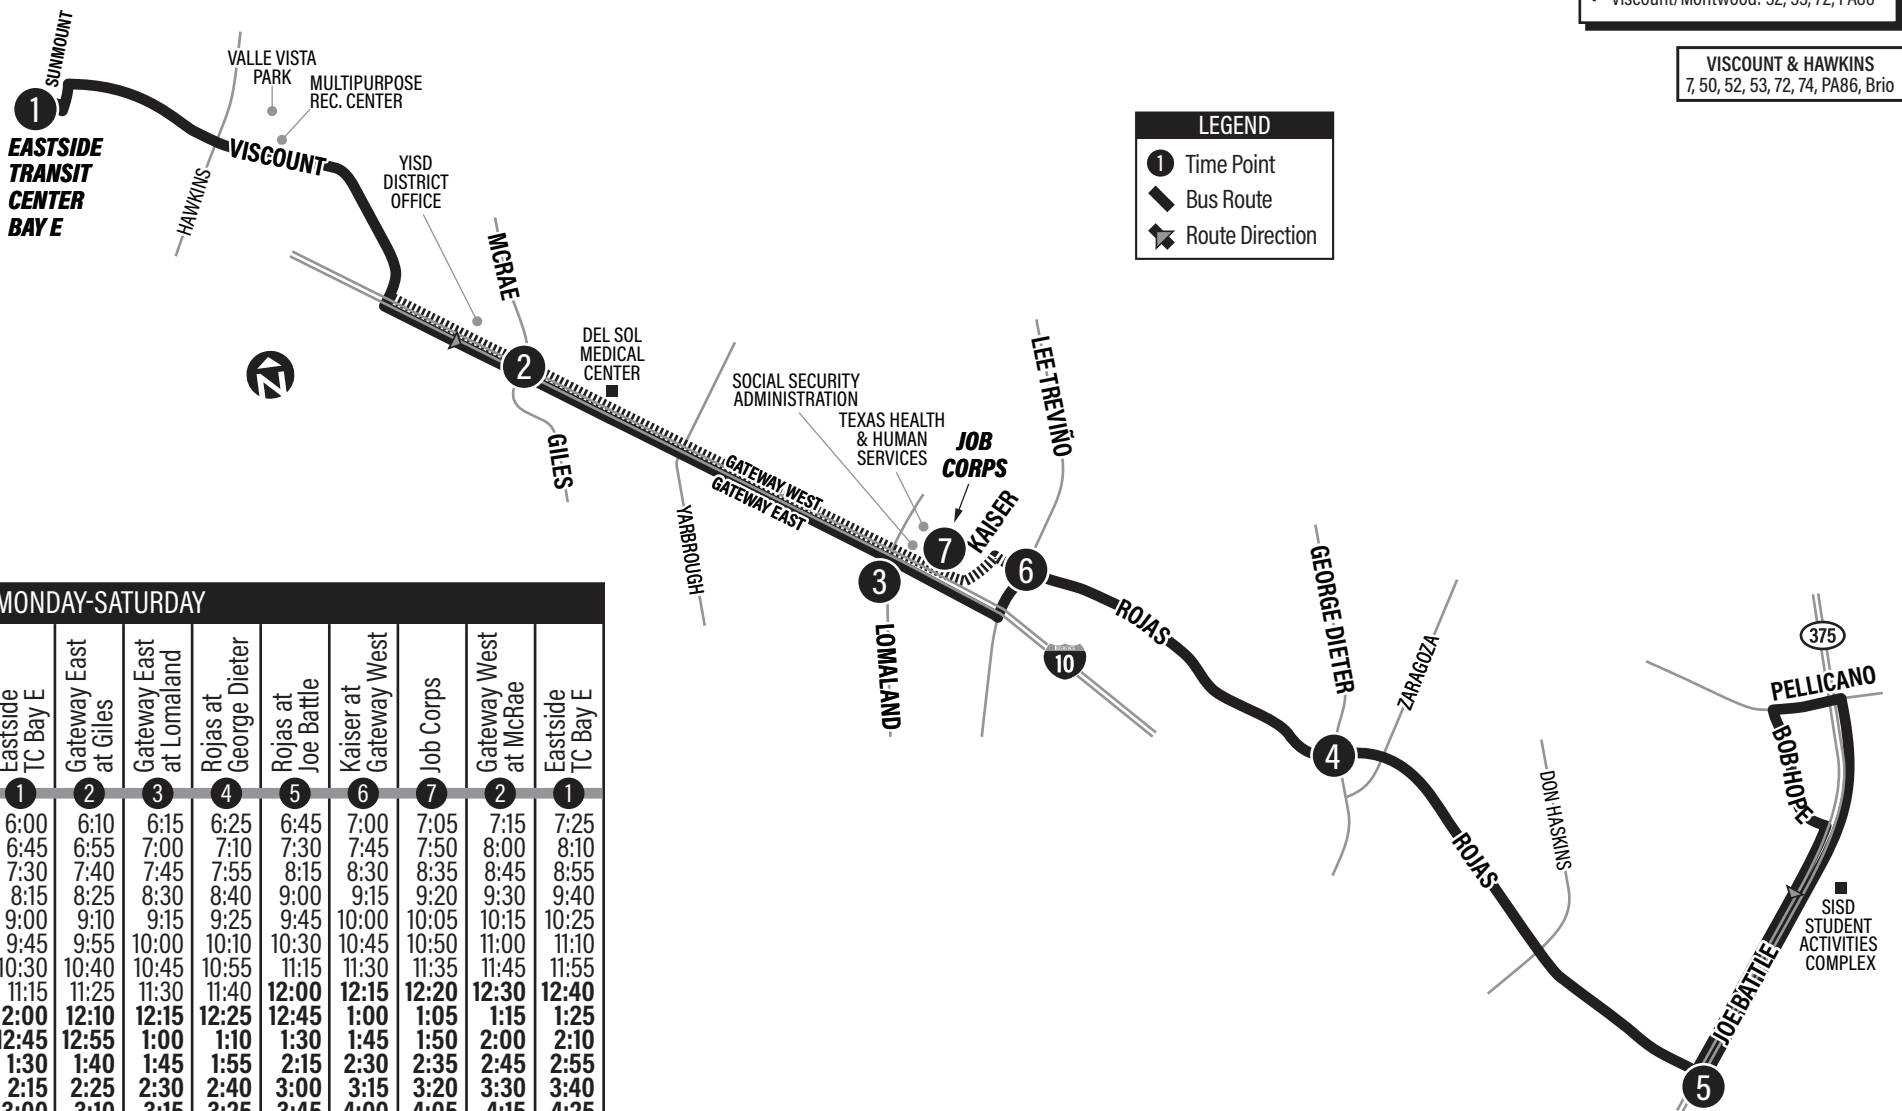

74 GATEWAY/ROJAS

EASTSIDE TRANSIT CENTER ROUTES
7, 25, 50, 52, 53, 59, 72, 74, PA86, Montana Brio

CONNECTING POINTS TO ROUTES

- Eastside Transit Center
- Gateway East/Coolidge Way: 51, 72
- Gateway East/Sumac: 51
- Gateway West/Caper: 72
- Viscount/Hawkins
- Viscount/Montwood: 52, 53, 72, PA86

VISCOUNT & HAWKINS
7, 50, 52, 53, 72, 74, PA86, Brio

LEGEND

- ① Time Point
- Bus Route
- ➔ Route Direction

MONDAY-SATURDAY

① Eastside TC Bay E	② Gateway East at Giles	③ Gateway East at Lomaland	④ Rojas at George Dieter	⑤ Rojas at Joe Battle	⑥ Kaiser at Gateway West	⑦ Job Corps	② Gateway West at McRae	① Eastside TC Bay E
6:00	6:10	6:15	6:25	6:45	7:00	7:05	7:15	7:25
6:45	6:55	7:00	7:10	7:30	7:45	7:50	8:00	8:10
7:30	7:40	7:45	7:55	8:15	8:30	8:35	8:45	8:55
8:15	8:25	8:30	8:40	9:00	9:15	9:20	9:30	9:40
9:00	9:10	9:15	9:25	9:45	10:00	10:05	10:15	10:25
9:45	9:55	10:00	10:10	10:30	10:45	10:50	11:00	11:10
10:30	10:40	10:45	10:55	11:15	11:30	11:35	11:45	11:55
11:15	11:25	11:30	11:40	12:00	12:15	12:20	12:30	12:40
12:00	12:10	12:15	12:25	12:45	1:00	1:05	1:15	1:25
12:45	12:55	1:00	1:10	1:30	1:45	1:50	2:00	2:10
1:30	1:40	1:45	1:55	2:15	2:30	2:35	2:45	2:55
2:15	2:25	2:30	2:40	3:00	3:15	3:20	3:30	3:40
3:00	3:10	3:15	3:25	3:45	4:00	4:05	4:15	4:25
3:45	3:55	4:00	4:10	4:30	4:45	4:50	5:00	5:10
4:30	4:40	4:45	4:55	5:15	5:30	5:35	5:45	5:55
5:15	5:25	5:30	5:40	6:00	6:15	6:20	6:30	6:40
6:00	6:10	6:15	6:25	6:45	7:00	7:05	7:15	7:25
6:45	6:55	7:00	7:10	7:30	7:45	7:50	8:00	8:10
7:30	7:40	7:45	7:55	8:10	—	—	—	—