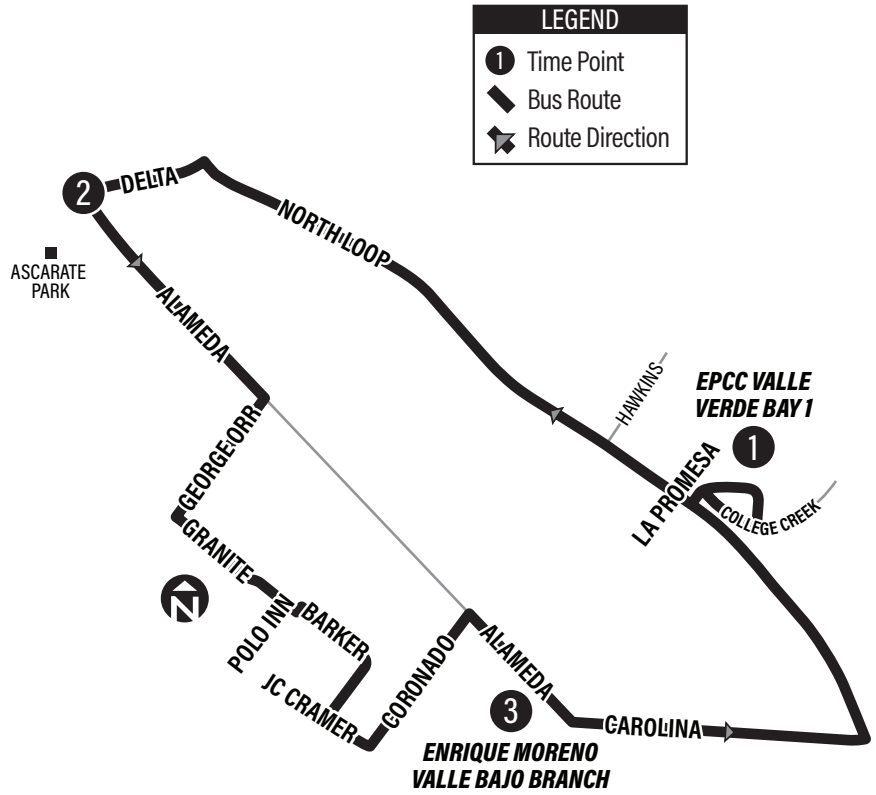

MONDAY-FRIDAY			
EPCC Valle Verde Bay 1	Alameda at Delta	Enrique Moreno Lib.	EPCC Valle Verde Bay 1
5:30	5:40	5:49	5:56
6:00	6:10	6:19	6:26
6:30	6:40	6:49	6:56
7:00	7:10	7:19	7:26
7:30	7:40	7:49	7:56
8:00	8:10	8:19	8:26
8:30	8:40	8:49	8:56
9:00	9:10	9:19	9:26
9:30	9:40	9:49	9:56
10:00	10:10	10:19	10:26
10:30	10:40	10:49	10:56
11:00	11:10	11:19	11:26
11:30	11:40	11:49	11:56
12:00	12:10	12:19	12:26
12:30	12:40	12:49	12:56
1:00	1:10	1:19	1:26
1:30	1:40	1:49	1:56
2:00	2:10	2:19	2:26
2:30	2:40	2:49	2:56
3:00	3:10	3:19	3:26
3:30	3:40	3:49	3:56
4:00	4:10	4:19	4:26
4:30	4:40	4:49	4:56
5:00	5:10	5:19	5:26
5:30	5:40	5:49	5:56
6:00	6:10	6:19	6:26
6:30	6:40	6:49	6:56
7:00	7:10	7:19	7:26
7:30	7:40	7:49	7:56
8:00	8:10	8:19	8:26
8:30	8:40	8:49	8:56
9:00	9:10	9:19	9:26

SATURDAY			
EPCC Valle Verde Bay 1	Alameda at Delta	Enrique Moreno Lib.	EPCC Valle Verde Bay 1
6:30	6:40	6:49	6:56
7:00	7:10	7:19	7:26
7:30	7:40	7:49	7:56
8:00	8:10	8:19	8:26
8:30	8:40	8:49	8:56
9:00	9:10	9:19	9:26
9:30	9:40	9:49	9:56
10:00	10:10	10:19	10:26
10:30	10:40	10:49	10:56
11:00	11:10	11:19	11:26
11:30	11:40	11:49	11:56
12:00	12:10	12:19	12:26
12:30	12:40	12:49	12:56
1:00	1:10	1:19	1:26
1:30	1:40	1:49	1:56
2:00	2:10	2:19	2:26
2:30	2:40	2:49	2:56
3:00	3:10	3:19	3:26
3:30	3:40	3:49	3:56
4:00	4:10	4:19	4:26
4:30	4:40	4:49	4:56
5:00	5:10	5:19	5:26
5:30	5:40	5:49	5:56
6:00	6:10	6:19	6:26
6:30	6:40	6:49	6:56
7:00	7:10	7:19	7:26
7:30	7:40	7:49	7:56
8:00	8:10	8:19	8:26