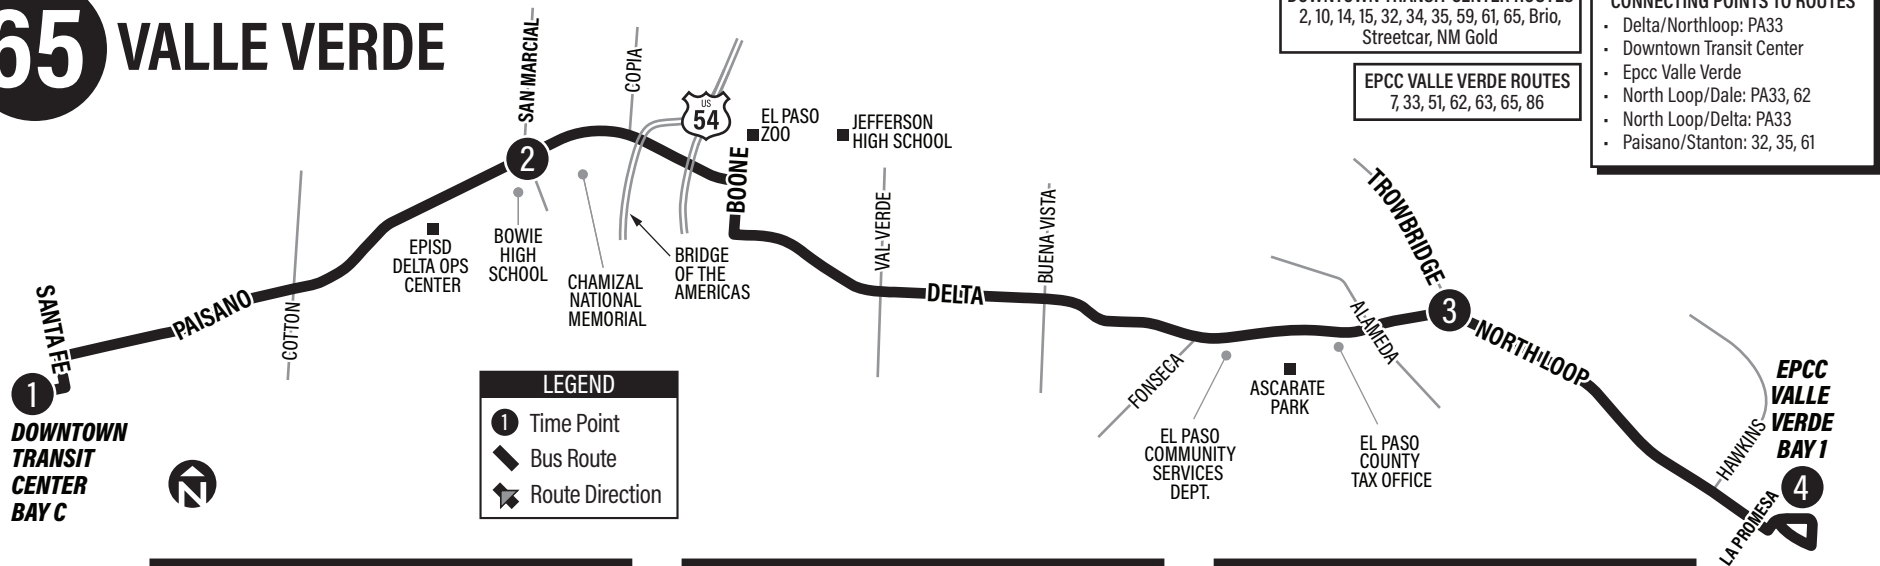

65 VALLE VERDE

DOWNTOWN TRANSIT CENTER ROUTES
2, 10, 14, 15, 32, 34, 35, 59, 61, 65, Brio, Streetcar, NM Gold

EPCC VALLE VERDE ROUTES
7, 33, 51, 62, 63, 65, 86

CONNECTING POINTS TO ROUTES

- Delta/Northloop: PA33
- Downtown Transit Center
- Epcc Valle Verde
- North Loop/Dale: PA33, 62
- North Loop/Delta: PA33
- Paisano/Stanton: 32, 35, 61

LEGEND

- ① Time Point
- Bus Route
- ➔ Route Direction

MONDAY-FRIDAY							
Downtown TC Bay C	Paisano at San Marcial	Delta at North Loop	EPCC Valle Verde Bay 1	Delta at North Loop	Paisano at San Marcial	Downtown TC Bay C	
—	—	—	5:00	5:10	5:25	5:35	
5:00	5:13	5:23	5:40	5:50	6:05	6:15	
5:40	5:53	6:03	6:20	6:30	6:45	6:55	
6:20	6:33	6:43	7:00	7:10	7:25	7:35	
7:00	7:13	7:23	7:40	7:50	8:05	8:15	
7:40	7:53	8:03	8:20	8:30	8:45	8:55	
8:20	8:33	8:43	9:00	9:10	9:25	9:35	
9:00	9:13	9:23	9:40	9:50	10:05	10:15	
9:40	9:53	10:03	10:20	10:30	10:45	10:55	
10:20	10:33	10:43	11:00	11:10	11:25	11:35	
11:00	11:13	11:23	11:40	11:50	12:05	12:15	
11:40	11:53	12:03	12:20	12:30	12:45	12:55	
12:20	12:33	12:43	1:00	1:10	1:25	1:35	
1:00	1:13	1:23	1:40	1:50	2:05	2:15	
1:40	1:53	2:03	2:20	2:30	2:45	2:55	
2:20	2:33	2:43	3:00	3:10	3:25	3:35	
3:00	3:13	3:23	3:40	3:50	4:05	4:15	
3:40	3:53	4:03	4:20	4:30	4:45	4:55	
4:20	4:33	4:43	5:00	5:10	5:25	5:35	
5:00	5:13	5:23	5:40	5:50	6:05	6:15	
5:40	5:53	6:03	6:20	6:30	6:45	6:55	
6:20	6:33	6:43	7:00	7:10	7:25	7:35	
7:00	7:13	7:23	7:40	7:50	8:05	8:15	
7:40	7:53	8:03	8:20	8:30	8:45	8:55	
8:20	8:33	8:43	9:00	9:10	9:25	9:35	
9:00	9:13	9:23	9:35	—	—	—	

SATURDAY							
Downtown TC Bay C	Paisano at San Marcial	Delta at North Loop	EPCC Valle Verde Bay 1	Delta at North Loop	Paisano at San Marcial	Downtown TC Bay C	
—	—	—	6:30	6:40	6:55	7:05	
6:30	6:43	6:53	7:10	7:20	7:35	7:45	
7:10	7:23	7:33	7:50	8:00	8:15	8:25	
7:50	8:03	8:13	8:30	8:40	8:55	9:05	
8:30	8:43	8:53	9:10	9:20	9:35	9:45	
9:10	9:23	9:33	9:50	10:00	10:15	10:25	
9:50	10:03	10:13	10:30	10:40	10:55	11:05	
10:30	10:43	10:53	11:10	11:20	11:35	11:45	
11:10	11:23	11:33	11:50	12:00	12:15	12:25	
11:50	12:03	12:13	12:30	12:40	12:55	1:05	
12:30	12:43	12:53	1:10	1:20	1:35	1:45	
1:10	1:23	1:33	1:50	2:00	2:15	2:25	
1:50	2:03	2:13	2:30	2:40	2:55	3:05	
2:30	2:43	2:53	3:10	3:20	3:35	3:45	
3:10	3:23	3:33	3:50	4:00	4:15	4:25	
3:50	4:03	4:13	4:30	4:40	4:55	5:05	
4:30	4:43	4:53	5:10	5:20	5:35	5:45	
5:10	5:23	5:33	5:50	6:00	6:15	6:25	
5:50	6:03	6:13	6:30	6:40	6:55	7:05	
6:30	6:43	6:53	7:10	7:20	7:35	7:45	
7:10	7:23	7:33	7:50	8:00	8:15	8:25	
7:50	8:03	8:13	8:30	8:40	8:55	9:05	
8:30	8:43	8:53	9:10	9:20	9:35	9:45	
9:10	9:23	9:33	9:45	—	—	—