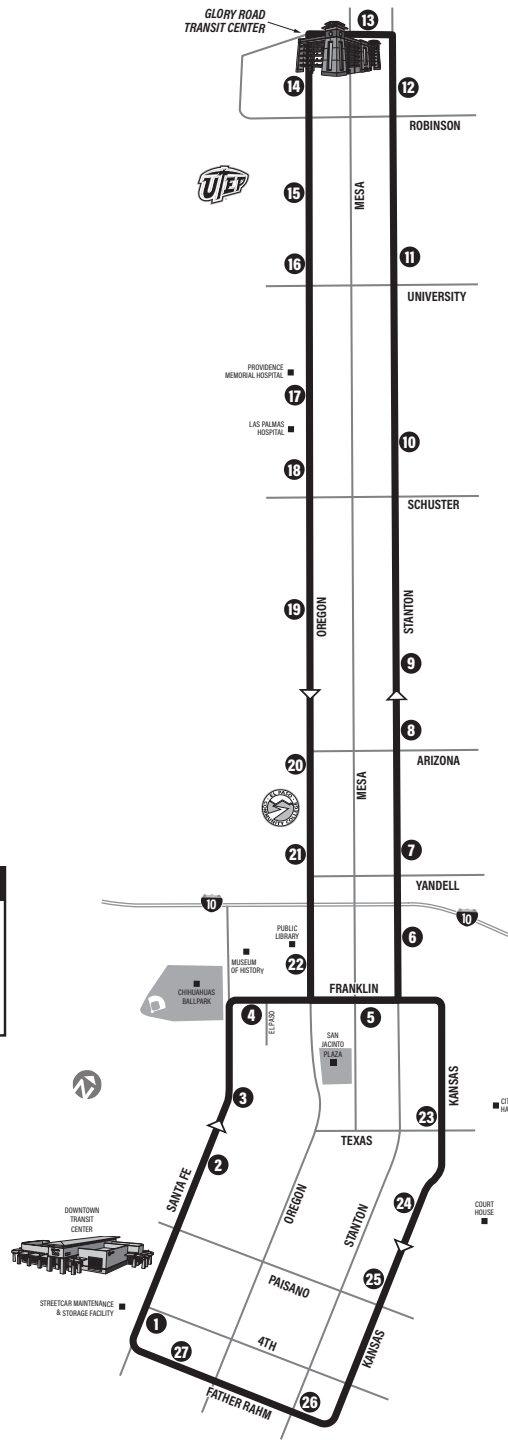

Rides are Free/Los viajes son gratis

LEGEND

- Streetcar Stop
- ▬ Streetcar Route
- Route Direction

Figure 8 Loop

1. Downtown TC
2. Overland
3. Convention Center
4. Cleveland Square
5. San Jacinto
6. Missouri
7. Montana
8. Arizona
9. Cathedral
10. Rim
11. Kern
12. Cincinnati District
13. Baltimore
14. Glory Road TC
15. Boston
16. University
17. Hague
18. Schuster
19. Cliff
20. Rio Grande
21. Yandell
22. Arts District
23. City Hall
24. Courthouse
25. 1st Ave
26. Stanton
27. El Paso