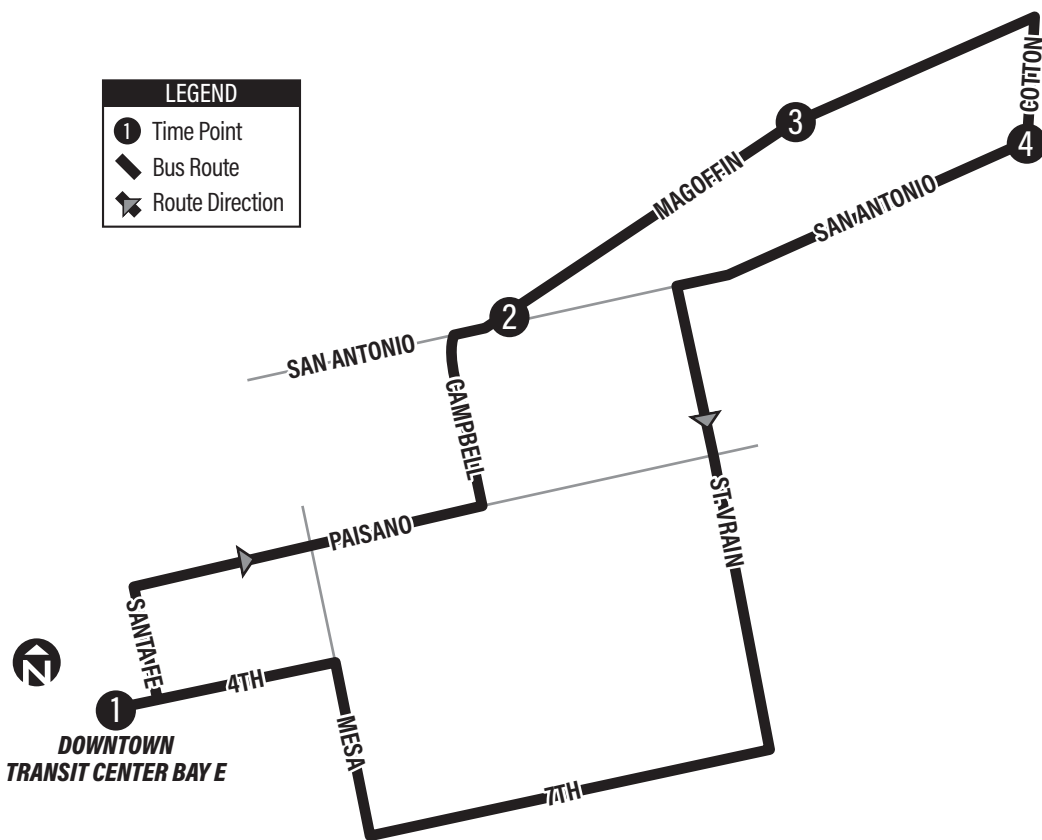

2 EL SEGUNDO

CONNECTING POINTS TO ROUTES

- Downtown Transit Center
- San Antonio Transit Terminal
- San Antonio/Cotton: 32

DOWNTOWN TRANSIT CENTER ROUTES
2, 10, 14, 15, 32, 34, 35, 59, 61, 65, Brio, Streetcar, NM Gold

SAN ANTONIO TRANSIT TERMINAL ROUTES
2, 32, 61, Brio

LEGEND

- ① Time Point
- ▬ Bus Route
- Route Direction