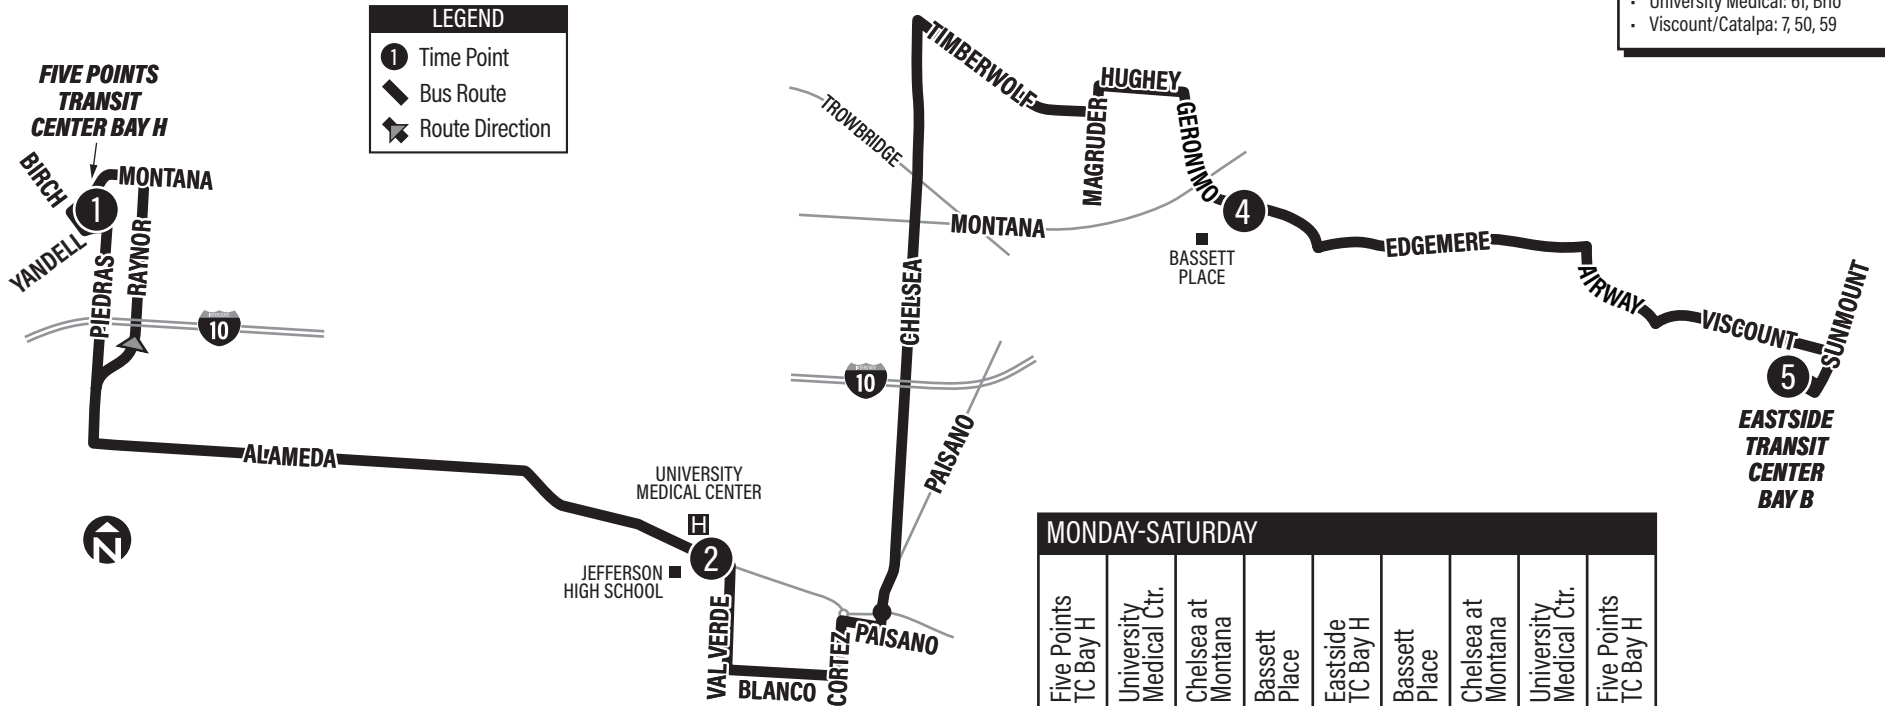

25 CHELSEA

EASTSIDE TRANSIT CENTER ROUTES
7, 25, 50, 52, 53, 59, 72, 74, PA86, Montana Brio

FIVE POINTS TRANSIT CENTER
25, 32, 33, 35, 50, 35, Brio

CONNECTING POINTS TO ROUTES

- Airway/Edgemere: 7, 50
- Alameda/Copia: 61, Brio
- Eastside Transit Center
- Five Points Transit Center
- Piedras/Gateway West: 32
- University Medical: 61, Brio
- Viscount/Catalpa: 7, 50, 59

LEGEND

- ① Time Point
- ▬ Bus Route
- ➔ Route Direction

MONDAY-SATURDAY									
Five Points TC Bay H	University Medical Ctr.	Chelsea at Montana	Bassett Place	Eastside TC Bay H	Bassett Place	Chelsea at Montana	University Medical Ctr.	Five Points TC Bay H	
①	②	③	④	⑤	④	③	②	①	
—	—	—	—	6:00	6:08	6:14	6:24	6:35	
6:00	6:11	6:21	6:27	6:40	6:48	6:54	7:04	7:15	
6:40	6:51	7:01	7:07	7:20	7:28	7:34	7:44	7:55	
7:20	7:31	7:41	7:47	8:00	8:08	8:14	8:24	8:35	
8:00	8:11	8:21	8:27	8:40	8:48	8:54	9:04	9:15	
8:40	8:51	9:01	9:07	9:20	9:28	9:34	9:44	9:55	
9:20	9:31	9:41	9:47	10:00	10:08	10:14	10:24	10:35	
10:00	10:11	10:21	10:27	10:40	10:48	10:54	11:04	11:15	
10:40	10:51	11:01	11:07	11:20	11:28	11:34	11:44	11:55	
11:20	11:31	11:41	11:47	12:00	12:08	12:14	12:24	12:35	
12:00	12:11	12:21	12:27	12:40	12:48	12:54	1:04	1:15	
12:40	12:51	1:01	1:07	1:20	1:28	1:34	1:44	1:55	
1:20	1:31	1:41	1:47	2:00	2:08	2:14	2:24	2:35	
2:00	2:11	2:21	2:27	2:40	2:48	2:54	3:04	3:15	
2:40	2:51	3:01	3:07	3:20	3:28	3:34	3:44	3:55	
3:20	3:31	3:41	3:47	4:00	4:08	4:14	4:24	4:35	
4:00	4:11	4:21	4:27	4:40	4:48	4:54	5:04	5:15	
4:40	4:51	5:01	5:07	5:20	5:28	5:34	5:44	5:55	
5:20	5:31	5:41	5:47	6:00	6:08	6:14	6:24	6:35	
6:00	6:11	6:21	6:27	6:40	6:48	6:54	7:04	7:15	
6:40	6:51	7:01	7:07	7:20	7:28	7:34	7:44	7:55	
7:20	7:31	7:41	7:47	7:55	—	—	—	—	