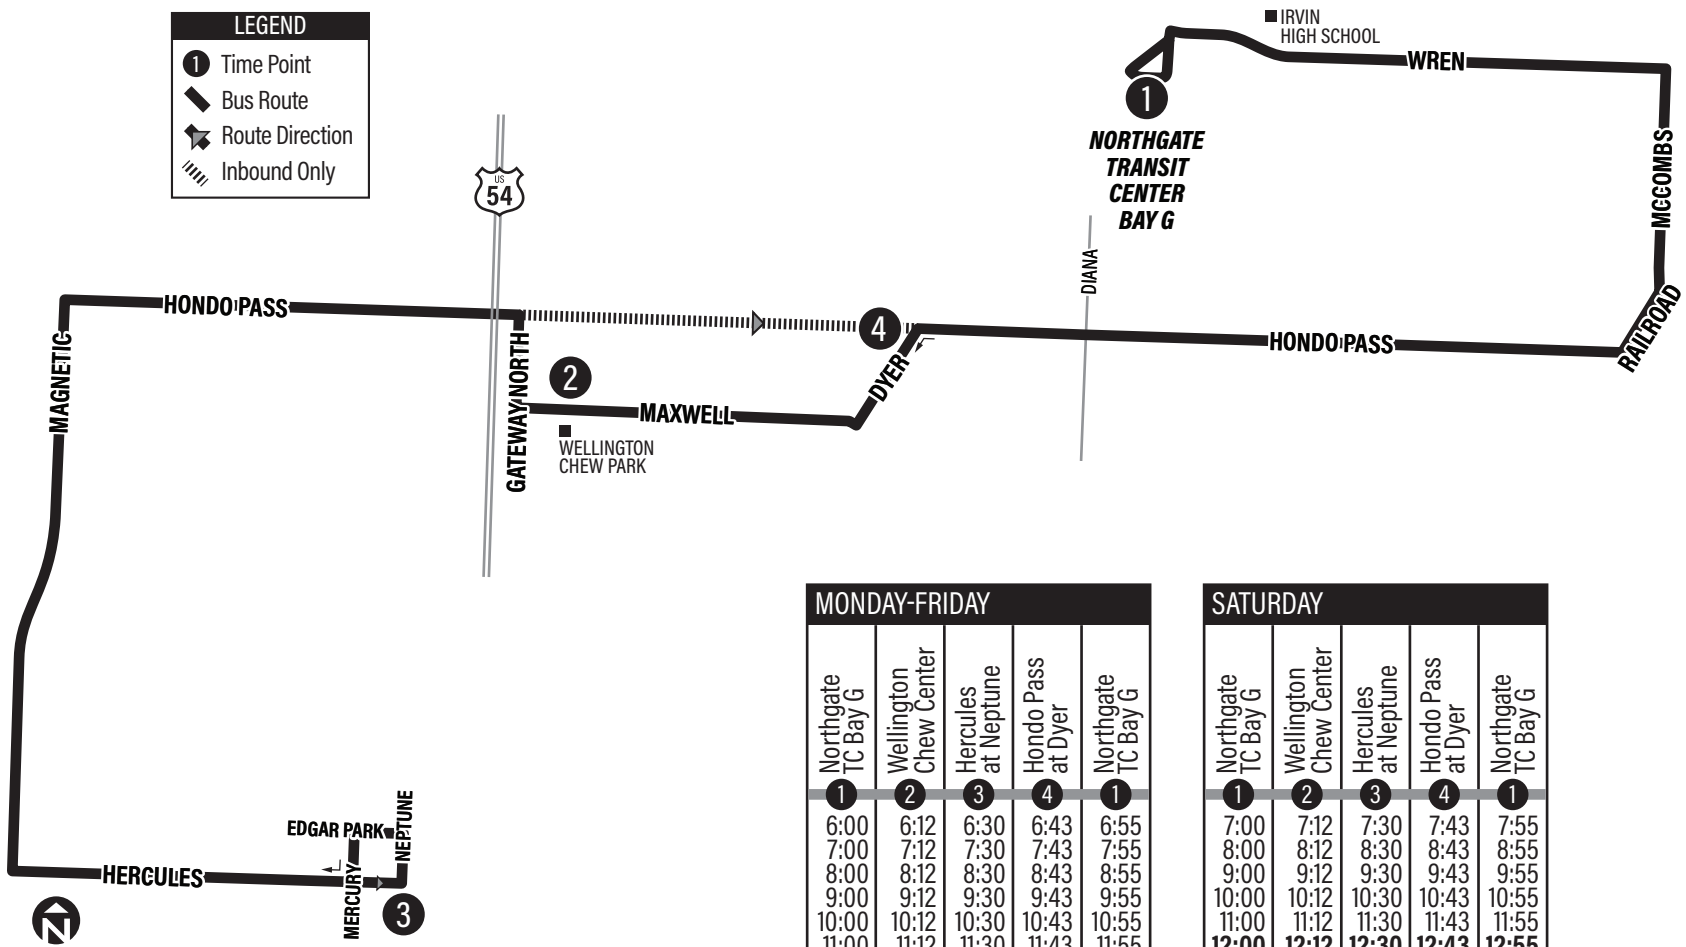

PROJECT AMISTAD
41
ROUTE

HONDO PASS

NORTHGATE TRANSIT CENTER
7, 35, PA41, PA43, PA44, PA46, Dyer Brio

CONNECTING POINTS TO ROUTES
• Dyer/Hondo Pass: 35, Brio
• Northgate Transit Center

LEGEND

- ① Time Point
- Bus Route
- ➔ Route Direction
- ⋯ Inbound Only

MONDAY-FRIDAY				
Northgate TC Bay G	Wellington Chew Center	Hercules at Neptune	Hondo Pass at Dyer	Northgate TC Bay G
①	②	③	④	①
6:00	6:12	6:30	6:43	6:55
7:00	7:12	7:30	7:43	7:55
8:00	8:12	8:30	8:43	8:55
9:00	9:12	9:30	9:43	9:55
10:00	10:12	10:30	10:43	10:55
11:00	11:12	11:30	11:43	11:55
12:00	12:12	12:30	12:43	12:55
1:00	1:12	1:30	1:43	1:55
2:00	2:12	2:30	2:43	2:55
3:00	3:12	3:30	3:43	3:55
4:00	4:12	4:30	4:43	4:55
5:00	5:12	5:30	5:43	5:55
6:00	6:12	6:30	6:43	6:55
7:00	7:12	7:30	7:43	7:55

SATURDAY				
Northgate TC Bay G	Wellington Chew Center	Hercules at Neptune	Hondo Pass at Dyer	Northgate TC Bay G
①	②	③	④	①
7:00	7:12	7:30	7:43	7:55
8:00	8:12	8:30	8:43	8:55
9:00	9:12	9:30	9:43	9:55
10:00	10:12	10:30	10:43	10:55
11:00	11:12	11:30	11:43	11:55
12:00	12:12	12:30	12:43	12:55
1:00	1:12	1:30	1:43	1:55
2:00	2:12	2:30	2:43	2:55
3:00	3:12	3:30	3:43	3:55
4:00	4:12	4:30	4:43	4:55
5:00	5:12	5:30	5:43	5:55
6:00	6:12	6:30	6:43	6:55

PROJECT AMISTAD
43
ROUTE

MONTALVO PARK

NORTHGATE TRANSIT CENTER
7, 35, PA41, PA43, PA44, PA46, Dyer Brio

LEGEND

- ① Time Point
- Bus Route
- ➔ Route Direction
- ⋯ Inbound Only