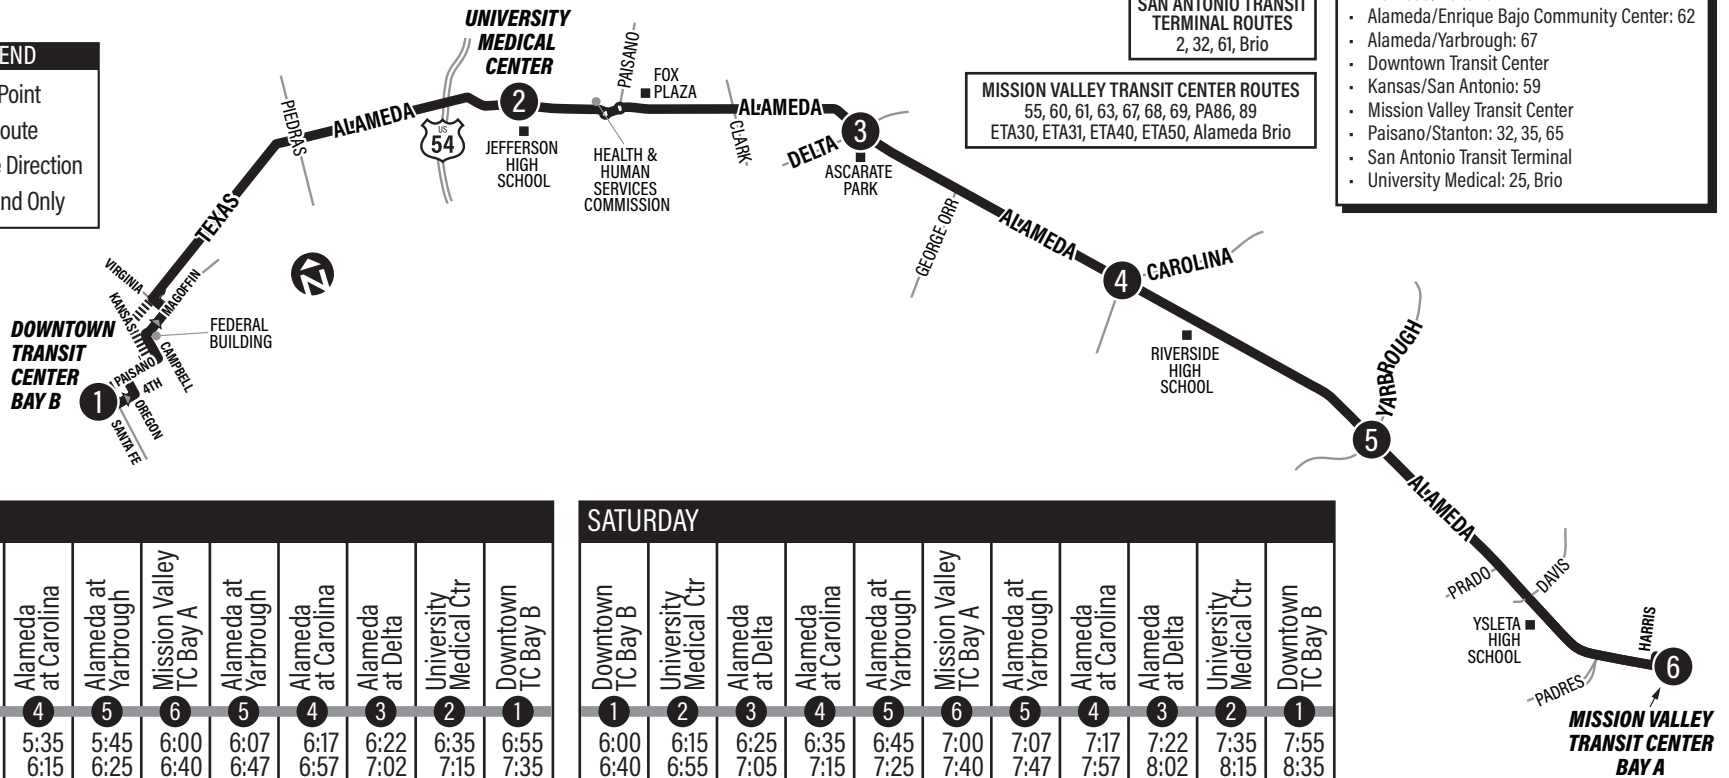

61 DTC VIA ALAMEDA

LEGEND

- ① Time Point
- Bus Route
- ➔ Route Direction
- ||||| Inbound Only

DOWNTOWN TRANSIT CENTER ROUTES

2, 10, 14, 15, 32, 34, 35, 59, 61, 65, Brio, Streetcar, NM Gold

SAN ANTONIO TRANSIT TERMINAL ROUTES

2, 32, 61, Brio

MISSION VALLEY TRANSIT CENTER ROUTES

55, 60, 61, 63, 67, 68, 69, PA86, 89
ETA30, ETA31, ETA40, ETA50, Alameda Brio

CONNECTING POINTS TO ROUTES

- Alameda/Copia: 25, 61, Brio
- Alameda/Davis: 67
- Alameda/Delta: 62
- Alameda/Enrique Bajo Community Center: 62
- Alameda/Yarbrough: 67
- Downtown Transit Center
- Kansas/San Antonio: 59
- Mission Valley Transit Center
- Paisano/Stanton: 32, 35, 65
- San Antonio Transit Terminal
- University Medical: 25, Brio

MONDAY-FRIDAY										
Downtown TC Bay B	University Medical Ctr	Alameda at Delta	Alameda at Carolina	Alameda at Yarbrough	Mission Valley TC Bay A	Alameda at Yarbrough	Alameda at Carolina	Alameda at Delta	University Medical Ctr	Downtown TC Bay B
5:00	5:15	5:25	5:35	5:45	6:00	6:07	6:17	6:22	6:35	6:55
5:40	5:55	6:05	6:15	6:25	6:40	6:47	6:57	7:02	7:15	7:35
6:20	6:35	6:45	6:55	7:05	7:20	7:27	7:37	7:42	7:55	8:15
7:00	7:15	7:25	7:35	7:45	8:00	8:07	8:17	8:22	8:35	8:55
7:40	7:55	8:05	8:15	8:25	8:40	8:47	8:57	9:02	9:15	9:35
8:20	8:35	8:45	8:55	9:05	9:20	9:27	9:37	9:42	9:55	10:15
9:00	9:15	9:25	9:35	9:45	10:00	10:07	10:17	10:22	10:35	10:55
9:40	9:55	10:05	10:15	10:25	10:40	10:47	10:57	11:02	11:15	11:35
10:20	10:35	10:45	10:55	11:05	11:20	11:27	11:37	11:42	11:55	12:15
11:00	11:15	11:25	11:35	11:45	12:00	12:07	12:17	12:22	12:35	12:55
11:40	11:55	12:05	12:15	12:25	12:40	12:47	12:57	1:02	1:15	1:35
12:20	12:35	12:45	12:55	1:05	1:20	1:27	1:37	1:42	1:55	2:15
1:00	1:15	1:25	1:35	1:45	2:00	2:07	2:17	2:22	2:35	2:55
1:40	1:55	2:05	2:15	2:25	2:40	2:47	2:57	3:02	3:15	3:35
2:20	2:35	2:45	2:55	3:05	3:20	3:27	3:37	3:42	3:55	4:15
3:00	3:15	3:25	3:35	3:45	4:00	4:07	4:17	4:22	4:35	4:55
3:40	3:55	4:05	4:15	4:25	4:40	4:47	4:57	5:02	5:15	5:35
4:20	4:35	4:45	4:55	5:05	5:20	5:27	5:37	5:42	5:55	6:15
5:00	5:15	5:25	5:35	5:45	6:00	6:07	6:17	6:22	6:35	6:55
5:40	5:55	6:05	6:15	6:25	6:40	6:47	6:57	7:02	7:15	7:35
6:20	6:35	6:45	6:55	7:05	7:20	7:27	7:37	7:42	7:55	8:15
7:00	7:15	7:25	7:35	7:45	8:00	8:07	8:17	8:22	8:35	8:55
7:40	7:55	8:05	8:15	8:25	8:40	8:47	8:57	9:02	9:15	9:35
8:20	8:35	8:45	8:55	9:05	9:20	9:27	9:37	9:42	9:55	10:15
9:00	9:15	9:25	9:35	9:45	—	—	—	—	—	—