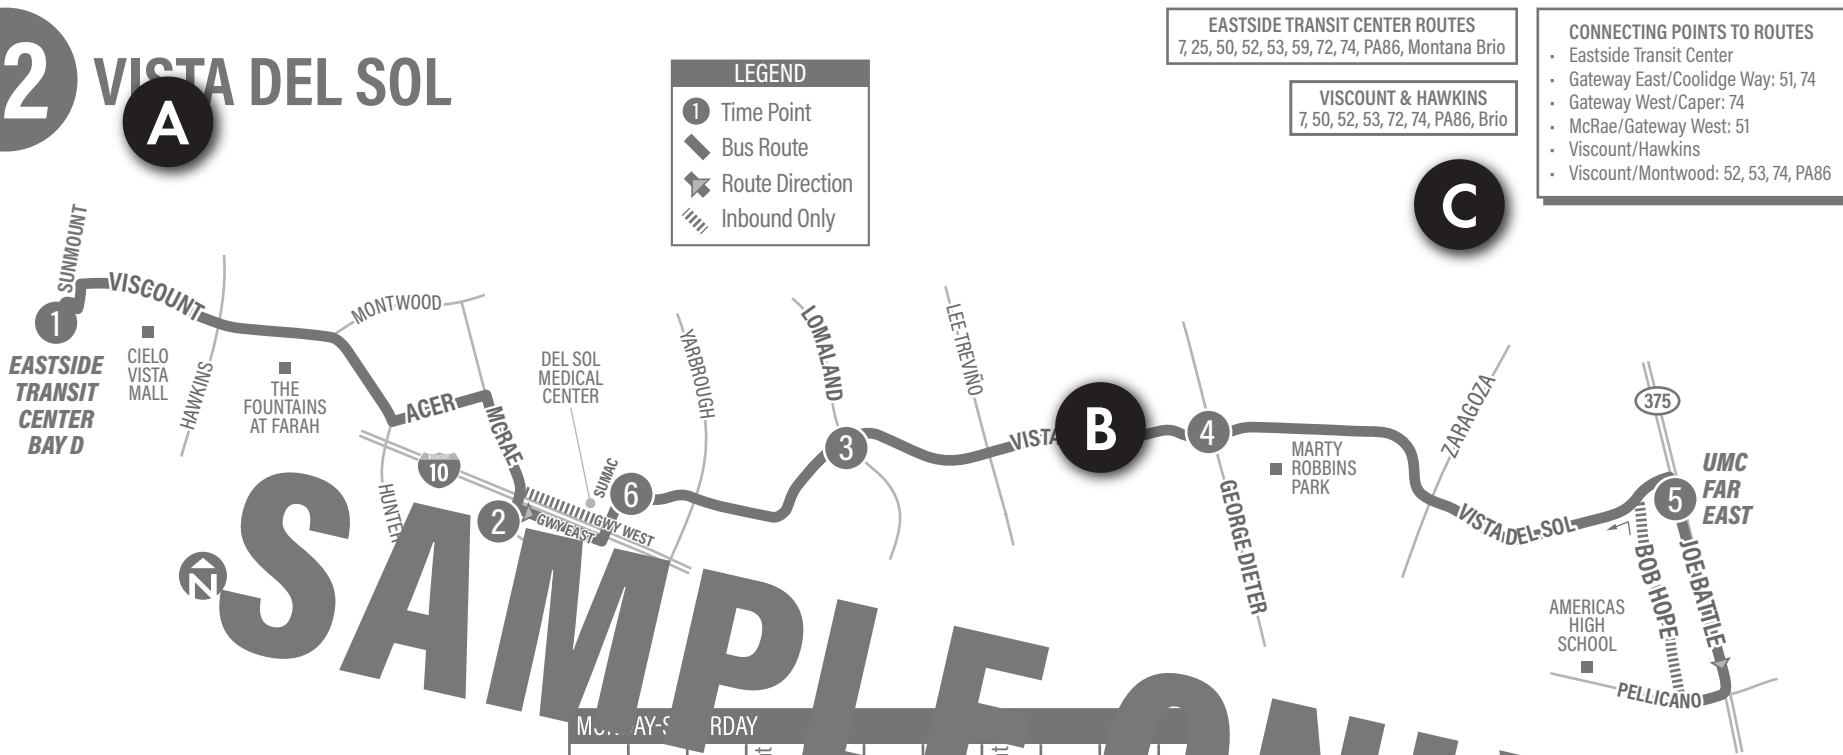

OR

VISIT OUR BOOKING WEBSITE
SUNMETRO.NET/MICROTRANSIT

OR

CALL US
915.212.RIDE
7 4 3 3

HOW TO READ THE BUS SCHEDULE / CÓMO LEER EL HORARIO

72 VISTA DEL SOL

EASTSIDE TRANSIT CENTER ROUTES
7, 25, 50, 52, 53, 59, 72, 74, PA86, Montana Brio

VISCOUNT & HAWKINS
7, 50, 52, 53, 72, 74, PA86, Brio

CONNECTING POINTS TO ROUTES

- Eastside Transit Center
- Gateway East/Coolidge Way: 51, 74
- Gateway West/Caper: 74
- McRae/Gateway West: 51
- Viscount/Hawkins
- Viscount/Montwood: 52, 53, 74, PA86

Rides are Free/Los viajes son gratis

LEGEND

- Streetcar Stop
- ▬ Streetcar Route
- Route Direction

Figure 8 Loop

1. Downtown TC
2. Overland
3. Convention Center
4. Cleveland Square
5. San Jacinto
6. Missouri
7. Montana
8. Arizona
9. Cathedral
10. Rim
11. Kern
12. Cincinnati District
13. Baltimore
14. Glory Road TC
15. Boston
16. University
17. Hague
18. Schuster
19. Cliff
20. Rio Grande
21. Yandell
22. Arts District
23. City Hall
24. Courthouse
25. 1st Ave
26. Stanton
27. El Paso