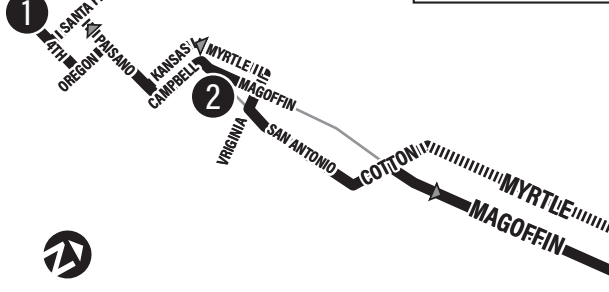

32 COPIA

DOWNTOWN TRANSIT CENTER BAY F

LEGEND

- ① Time Point
- Bus Route
- ➔ Route Direction
- ||||| Inbound Only

DOWNTOWN TRANSIT CENTER ROUTES
2, 10, 14, 15, 32, 34, 35, 59, 61, 65, Brio, Streetcar, NM Gold

SAN ANTONIO TRANSIT TERMINAL ROUTES
2, 32, 61, Brio

FIVE POINTS TRANSIT CENTER
25, 32, 33, 35, 50, 35, Brio

CONNECTING POINTS TO ROUTES

- Downtown Transit Center
- Dyer/Sheppard: 34, 35, Brio
- Five Points Transit Center
- Paisano/Stanton: 35, 61, 65
- Piedras/Gateway West: 25
- San Antonio Transit Terminal
- San Antonio/Cotton: 2