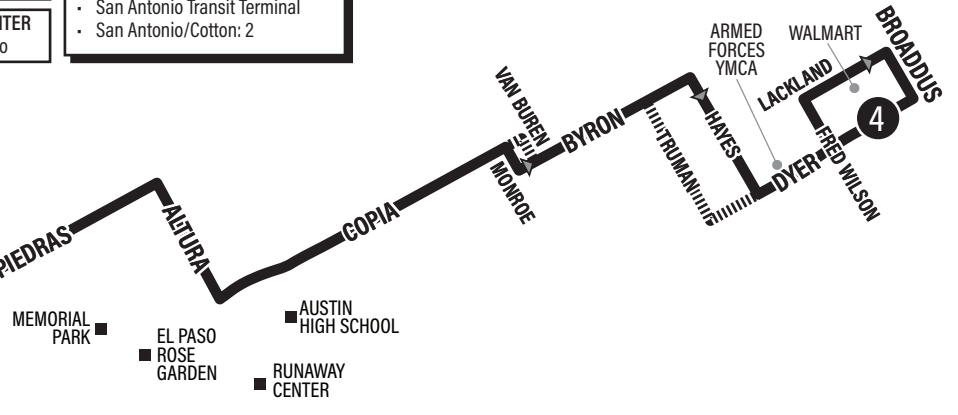

FIVE POINTS TRANSIT CENTER BAY F

MONDAY-FRIDAY					
Downtown TC Bay F	San Antonio Transit Term.	Five Points TC Bay F	Dyer at Sheppard	Five Points TC Bay 5	Downtown TC Bay F
①	②	③	④	③	①
5:30	5:35	5:47	6:10	6:25	6:45
6:10	6:15	6:27	6:50	7:05	7:25
6:50	6:55	7:07	7:30	7:45	8:05
7:30	7:35	7:47	8:10	8:25	8:45
8:10	8:15	8:27	8:50	9:05	9:25
8:50	8:55	9:07	9:30	9:45	10:05
9:30	9:35	9:47	10:10	10:25	10:45
10:10	10:15	10:27	10:50	11:05	11:25
10:50	10:55	11:07	11:30	11:45	12:05
11:30	11:35	11:47	12:10	12:25	12:45
12:10	12:15	12:27	12:50	1:05	1:25
12:50	12:55	1:07	1:30	1:45	2:05
1:30	1:35	1:47	2:10	2:25	2:45
2:10	2:15	2:27	2:50	3:05	3:25
2:50	2:55	3:07	3:30	3:45	4:05
3:30	3:35	3:47	4:10	4:25	4:45
4:10	4:15	4:27	4:50	5:05	5:25
4:50	4:55	5:07	5:30	5:45	6:05
5:30	5:35	5:47	6:10	6:25	6:45
6:10	6:15	6:27	6:50	7:05	7:25
6:50	6:55	7:07	7:30	7:45	8:05
7:30	7:35	7:47	8:10	8:25	8:45
8:10	8:15	8:27	8:45	—	—

SATURDAY					
Downtown TC Bay F	San Antonio Transit Term.	Five Points TC Bay F	Dyer at Sheppard	Five Points TC Bay 5	Downtown TC Bay F
①	②	③	④	③	①
5:30	5:35	5:47	6:10	6:25	6:45
6:10	6:15	6:27	6:50	7:05	7:25
6:50	6:55	7:07	7:30	7:45	8:05
7:30	7:35	7:47	8:10	8:25	8:45
8:10	8:15	8:27	8:50	9:05	9:25
8:50	8:55	9:07	9:30	9:45	10:05
9:30	9:35	9:47	10:10	10:25	10:45
10:10	10:15	10:27	10:50	11:05	11:25
10:50	10:55	11:07	11:30	11:45	12:05
11:30	11:35	11:47	12:10	12:25	12:45
12:10	12:15	12:27	12:50	1:05	1:25
12:50	12:55	1:07	1:30	1:45	2:05
1:30	1:35	1:47	2:10	2:25	2:45
2:10	2:15	2:27	2:50	3:05	3:25
2:50	2:55	3:07	3:30	3:45	4:05
3:30	3:35	3:47	4:10	4:25	4:45
4:10	4:15	4:27	4:50	5:05	5:25
4:50	4:55	5:07	5:30	5:45	6:05
5:30	5:35	5:47	6:10	6:25	6:45
6:10	6:15	6:27	6:50	7:05	7:25
6:50	6:55	7:07	7:25	—	—