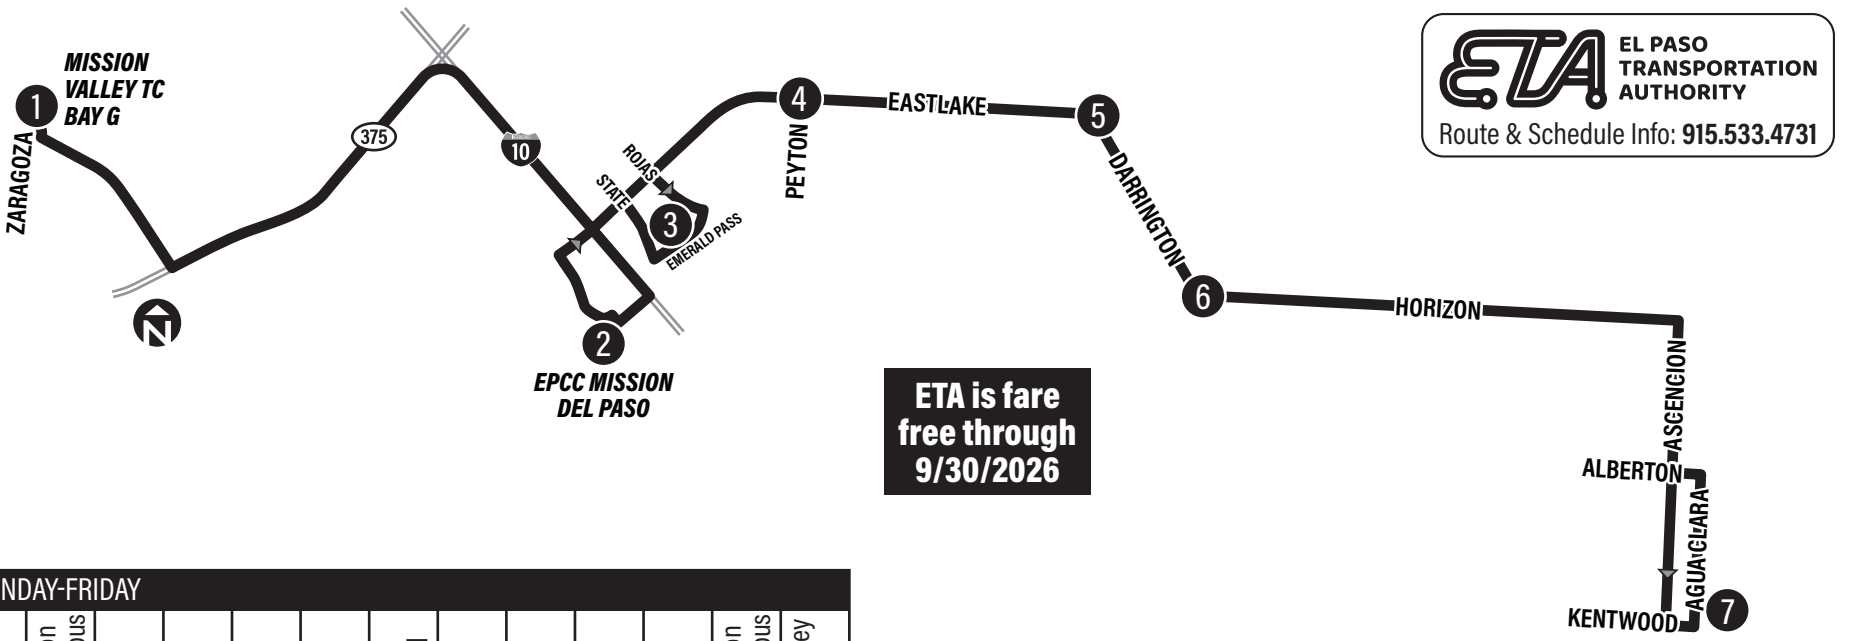

MISSION VALLEY TRANSIT CENTER ROUTES
55, 60, 61, 63, 67, 68, 69, PA86, 89
ETA30, ETA31, ETA40, ETA50, Alameda Brio

ETA EL PASO TRANSPORTATION AUTHORITY
Route & Schedule Info: 915.533.4731

ETA is fare free through 9/30/2026