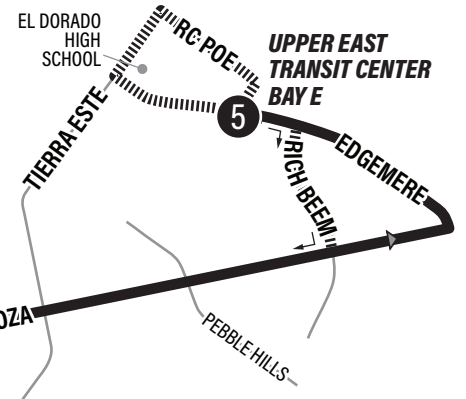

55 ZARAGOZA

MISSION VALLEY TRANSIT CENTER ROUTES
55, 60, 61, 63, 67, 68, 69, PA86, 89
ETA30, ETA31, ETA40, ETA50, Alameda Brio

UPPER EASTSIDE TRANSIT CENTER ROUTES
50, 51, 52, 55, ETA20, Montana Brio, Microtransit