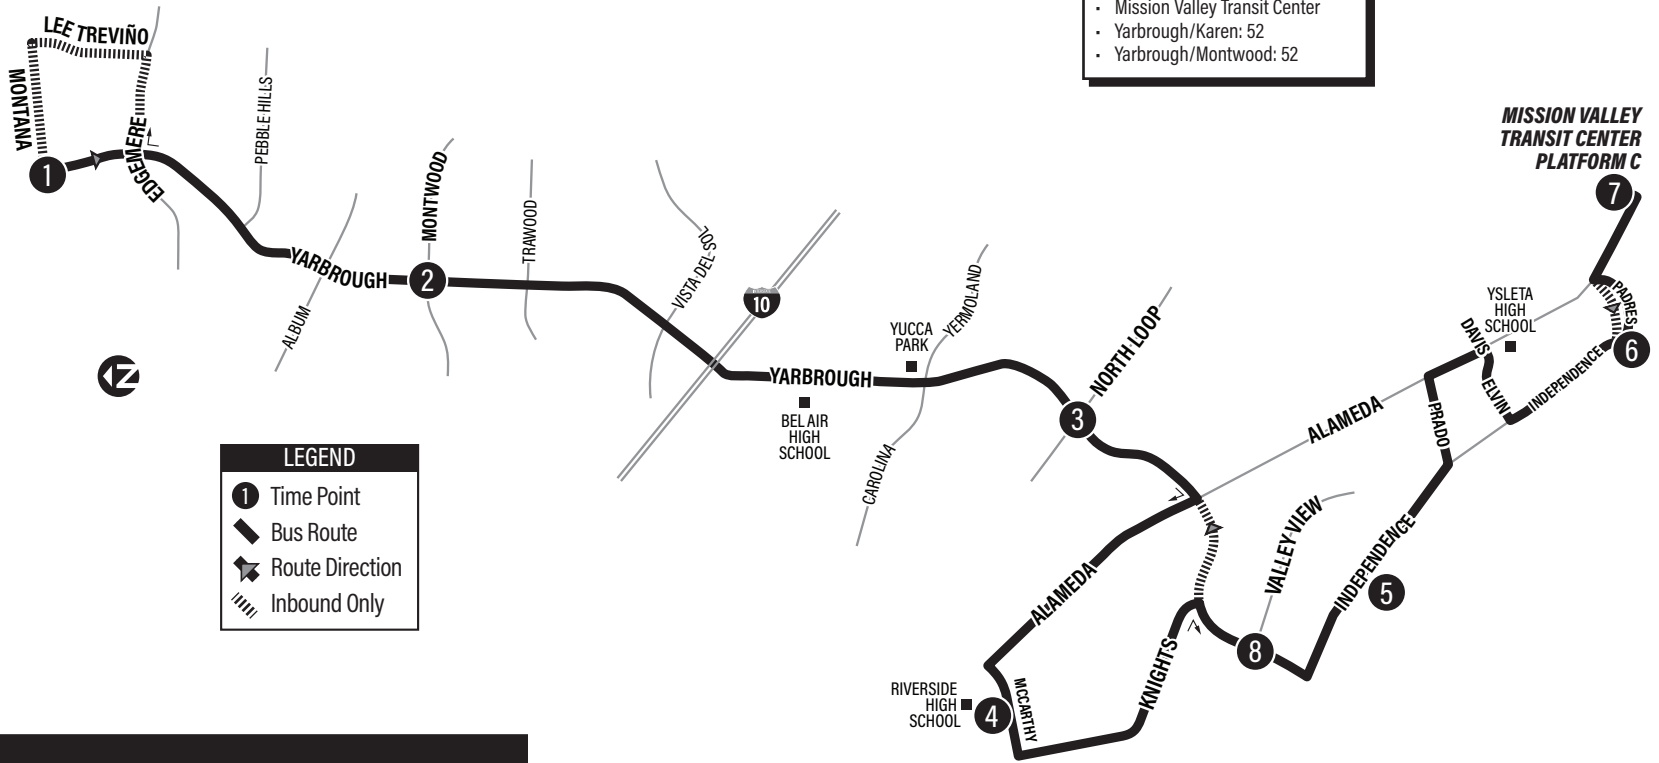

67 YARBROUGH

CONNECTING POINTS TO ROUTES

- Alameda/Davis: 61
- Alameda/Yarbrough: 61
- Edgemere/Brookrock: 51
- Mission Valley Transit Center
- Yarbrough/Karen: 52
- Yarbrough/Montwood: 52

LEGEND

- ① Time Point
- Bus Route
- ➔ Route Direction
- ▨ Inbound Only