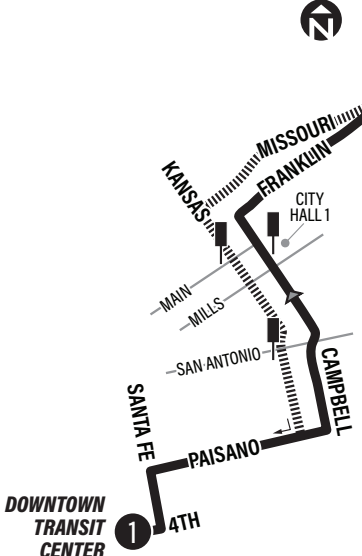

MONDAY-FRIDAY						SATURDAY						SUNDAY-HOLIDAY					
Downtown TC Bay H	Eastside TC Bay G	Downtown TC Bay H	Downtown TC Bay H	Eastside TC Bay G	Downtown TC Bay H	Downtown TC Bay H	Eastside TC Bay G	Downtown TC Bay H	Downtown TC Bay H	Eastside TC Bay G	Downtown TC Bay H	Downtown TC Bay H	Eastside TC Bay G	Downtown TC Bay H	Downtown TC Bay H	Eastside TC Bay G	Downtown TC Bay H
—	4:30	4:53	9:45	10:15	10:38	3:30	4:00	4:23	—	5:00	5:23	9:45	10:15	10:38	7:00	7:30	7:55
—	4:45	5:08	10:00	10:30	10:53	3:45	4:15	4:38	—	5:15	5:38	10:00	10:30	10:53	7:30	8:00	8:25
—	5:00	5:23	10:15	10:45	11:08	4:00	4:30	4:53	5:00	5:30	5:53	10:15	10:45	11:08	8:00	8:30	8:55
—	5:15	5:38	10:30	11:00	11:23	4:15	4:45	5:08	5:15	5:45	6:08	10:30	11:00	11:23	8:30	9:00	9:25
5:00	5:30	5:53	10:45	11:15	11:38	4:30	5:00	5:23	5:30	6:00	6:23	10:45	11:15	11:38	9:00	9:30	9:55
5:15	5:45	6:08	11:00	11:30	11:53	4:45	5:15	5:38	5:45	6:15	6:38	11:00	11:30	11:53	9:30	10:00	10:25
5:30	6:00	6:23	11:15	11:45	12:08	5:00	5:30	5:53	6:00	6:30	6:53	11:15	11:45	12:08	10:00	10:30	10:55
5:45	6:15	6:38	11:30	12:00	12:23	5:15	5:45	6:08	6:15	6:45	7:08	11:30	12:00	12:23	10:30	11:00	11:25
6:00	6:30	6:53	11:45	12:15	12:38	5:30	6:00	6:23	6:30	7:00	7:23	11:45	12:15	12:38	11:00	11:30	11:55
6:15	6:45	7:08	12:00	12:30	12:53	5:45	6:15	6:38	6:45	7:15	7:38	12:00	12:30	12:53	11:30	12:00	12:25
6:30	7:00	7:23	12:15	12:45	1:08	6:00	6:30	6:53	7:00	7:30	7:53	12:15	12:45	1:08	12:00	12:30	12:55
6:45	7:15	7:38	12:30	1:00	1:23	6:15	6:45	7:08	7:15	7:45	8:08	12:30	1:00	1:23	12:30	1:00	1:25
7:00	7:30	7:53	12:45	1:15	1:38	6:30	7:00	7:23	7:30	8:00	8:23	12:45	1:15	1:38	1:00	1:30	1:55
7:15	7:45	8:08	1:00	1:30	1:53	6:45	7:15	7:38	7:45	8:15	8:38	1:00	1:30	1:53	1:30	2:00	2:25
7:30	8:00	8:23	1:15	1:45	2:08	7:00	7:30	7:53	8:00	8:30	8:53	1:15	1:45	2:08	2:00	2:30	2:55
7:45	8:15	8:38	1:30	2:00	2:23	7:15	7:45	8:08	8:15	8:45	9:08	1:30	2:00	2:23	2:30	3:00	3:25
8:00	8:30	8:53	1:45	2:15	2:38	7:30	8:00	8:23	8:30	9:00	9:23	1:45	2:15	2:38	3:00	3:30	3:55
8:15	8:45	9:08	2:00	2:30	2:53	7:45	8:15	8:38	8:45	9:15	9:38	2:00	2:30	2:53	3:30	4:00	4:25
8:30	9:00	9:23	2:15	2:45	3:08	8:00	8:30	8:53	9:00	9:30	9:53	2:15	2:45	3:08	4:00	4:30	4:55
8:45	9:15	9:38	2:30	3:00	3:23	8:15	8:45	9:08	9:15	9:45	10:08	2:30	3:00	3:23	4:30	5:00	5:25
9:00	9:30	9:53	2:45	3:15	3:38	8:30	9:00	9:23	9:30	10:00	10:23	2:45	3:15	3:38	5:00	5:30	5:55
9:15	9:45	10:08	3:00	3:30	3:53	8:45	9:15	9:38	—	—	—	2:55	3:25	3:48	5:30	6:00	6:25
9:30	10:00	10:23	3:15	3:45	4:08	9:00	9:30	9:53	—	—	—	3:00	3:30	3:53	6:00	6:30	6:55
—	—	—	—	—	—	9:15	9:45	10:08	—	—	—	—	—	—	6:30	6:55	—