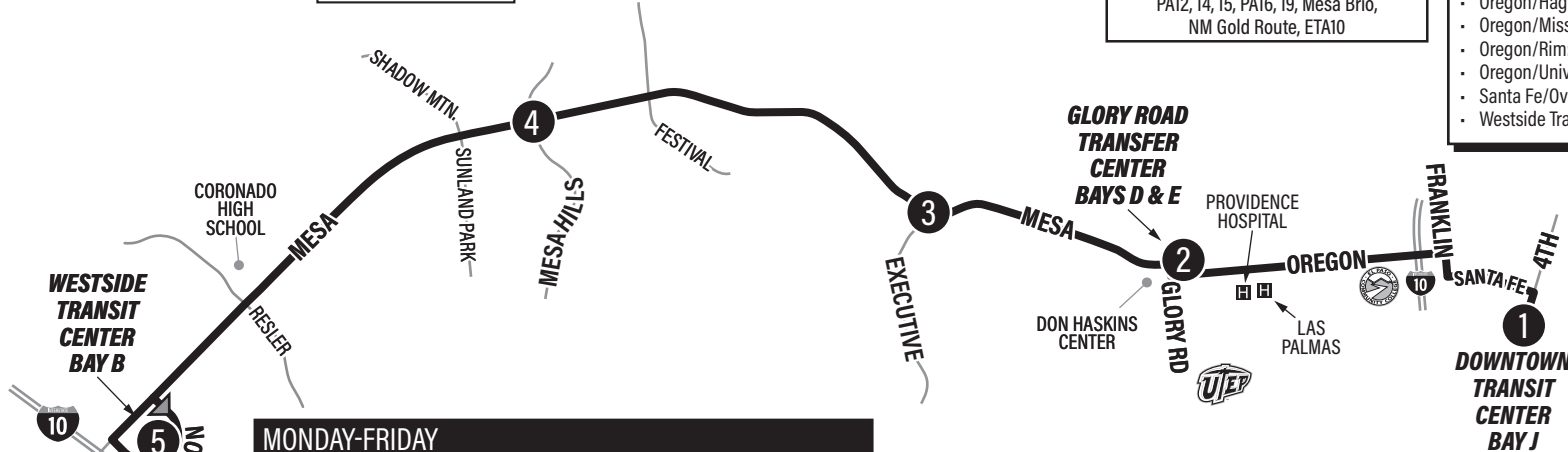

10 SUNSET HEIGHTS/STANTON

PROJECT AMISTAD
10
ROUTE

- DOWNTOWN TRANSIT CENTER ROUTES**
2, 10, 14, 15, 32, 34, 35, 59, 61, 65, Brio, Streetcar, NM Gold
- GLORY ROAD TRANSIT CENTER**
10, 14, 15, Mesa Brio, Streetcar
- CONNECTING POINTS TO ROUTES**
 - Downtown Transit Center
 - Glory Road Transit Center
 - Oregon/Hague: 14, 15
 - Oregon/Rim: 14, 15
 - Oregon/University: 14, 15
 - Santa Fe/Overland: 14, 15, 34, 35

15 MESA

LEGEND

- ① Time Point
- ↔ Bus Route
- ➔ Route Direction

MONDAY-FRIDAY

1	2	3	4	5	4	3	2	1
—	—	—	—	5:00	5:15	5:23	5:28	5:40
5:00	5:12	5:17	5:25	5:45	6:00	6:08	6:13	6:25
5:45	5:57	6:02	6:10	6:30	6:45	6:53	6:58	7:10
6:30	6:42	6:47	6:55	7:15	7:30	7:38	7:43	7:55
7:15	7:27	7:32	7:40	8:00	8:15	8:23	8:28	8:40
8:00	8:12	8:17	8:25	8:45	9:00	9:08	9:13	9:25
8:45	8:57	9:02	9:10	9:30	9:45	9:53	9:58	10:10
9:30	9:42	9:47	9:55	10:15	10:30	10:38	10:43	10:55
10:15	10:27	10:32	10:40	11:00	11:15	11:23	11:28	11:40
11:00	11:12	11:17	11:25	11:45	12:00	12:08	12:13	12:25
11:45	11:57	12:02	12:10	12:30	12:45	12:53	12:58	1:10
12:30	12:42	12:47	12:55	1:15	1:30	1:38	1:43	1:55
1:15	1:27	1:32	1:40	2:00	2:15	2:23	2:28	2:40
2:00	2:12	2:17	2:25	2:45	3:00	3:08	3:13	3:25
2:45	2:57	3:02	3:10	3:30	3:45	3:53	3:58	4:10
3:30	3:42	3:47	3:55	4:15	4:30	4:38	4:43	4:55
4:15	4:27	4:32	4:40	5:00	5:15	5:23	5:28	5:40
5:00	5:12	5:17	5:25	5:45	6:00	6:08	6:13	6:25
5:45	5:57	6:02	6:10	6:30	6:45	6:53	6:58	7:10
6:30	6:42	6:47	6:55	7:15	7:30	7:38	7:43	7:55
7:15	7:27	7:32	7:40	8:00	8:15	8:23	8:28	8:40
8:00	8:12	8:17	8:25	8:45	9:00	9:08	9:13	9:25
8:45	8:57	9:02	9:10	9:30	9:45	9:53	9:58	10:10
9:30	9:42	9:47	9:55	10:10	—	—	—	—