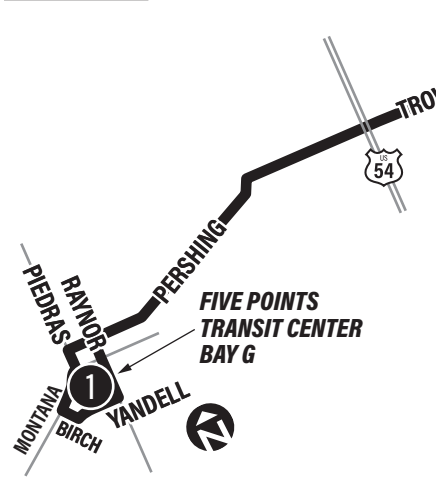

PROJECT AMISTAD 33 TROWBRIDGE ROUTE

LEGEND

- ① Time Point
- Bus Route
- ➔ Route Direction

FIVE POINTS TRANSIT CENTER
25, 32, 33, 35, 50, 35, Brio

CONNECTING POINTS TO ROUTES

- Delta/Northloop: 65
- EpcC Valle Verde: Terminal
- Five Points Transit Center
- North Loop/Dale: 62, 65
- North Loop/Delta: 65
- Pershing/Copia: 35, Brio
- Pershing/Stevens: 35

MONDAY-FRIDAY				
Five Points TC Bay G	North Loop at Delta	EPCC Valle Verde Bay 2	Delta at North Loop	Five Points TC Bay G
①	②	③	②	①
5:00	5:20	5:30	5:35	5:55
6:00	6:20	6:30	6:35	6:55
7:00	7:20	7:30	7:35	7:55
8:00	8:20	8:30	8:35	8:55
9:00	9:20	9:30	9:35	9:55
10:00	10:20	10:30	10:35	10:55
11:00	11:20	11:30	11:35	11:55
12:00	12:20	12:30	12:35	12:55
1:00	1:20	1:30	1:35	1:55
2:00	2:20	2:30	2:35	2:55
3:00	3:20	3:30	3:35	3:55
4:00	4:20	4:30	4:35	4:55
5:00	5:20	5:30	5:35	5:55
6:00	6:20	6:30	6:35	6:55
7:00	7:20	7:30	7:35	7:55

SATURDAY				
Five Points TC Bay G	North Loop at Delta	EPCC Valle Verde Bay 2	Delta at North Loop	Five Points TC Bay G
①	②	③	②	①
6:00	6:20	6:30	6:35	6:55
7:00	7:20	7:30	7:35	7:55
8:00	8:20	8:30	8:35	8:55
9:00	9:20	9:30	9:35	9:55
10:00	10:20	10:30	10:35	10:55
11:00	11:20	11:30	11:35	11:55
12:00	12:20	12:30	12:35	12:55
1:00	1:20	1:30	1:35	1:55
2:00	2:20	2:30	2:35	2:55
3:00	3:20	3:30	3:35	3:55
4:00	4:20	4:30	4:35	4:55
5:00	5:20	5:30	5:35	5:55
6:00	6:20	6:30	6:35	6:55