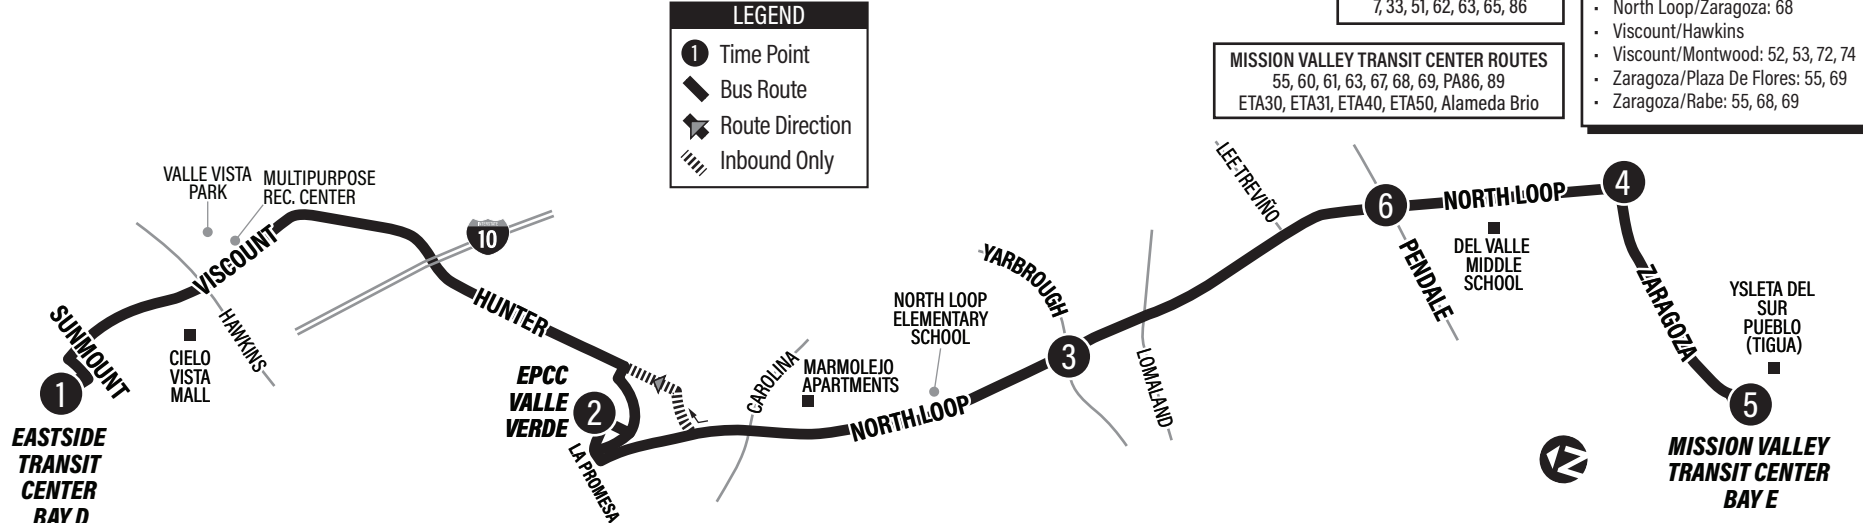

PROJECT AMISTAD
86
ROUTE

NORTH LOOP

MONDAY-FRIDAY									
1	2	3	4	5	4	3	2	1	
Eastside TC Bay D	EPCC Valle Verde	North Loop at Yarbrough	North Loop at Zaragoza	Mission Valley TC Bay E	North Loop at Zaragoza	North Loop at Pendale	North Loop at Yarbrough	EPCC Valle Verde	Eastside TC Bay D
6:00	6:10	6:20	6:28	6:45	6:55	6:57	7:05	7:12	7:25
6:45	6:55	7:05	7:13	7:30	7:40	7:42	7:50	7:57	8:10
7:30	7:40	7:50	7:58	8:15	8:25	8:27	8:35	8:42	8:55
8:15	8:25	8:35	8:43	9:00	9:10	9:12	9:20	9:27	9:40
9:00	9:10	9:20	9:28	9:45	9:55	9:57	10:05	10:12	10:25
9:45	9:55	10:05	10:13	10:30	10:40	10:42	10:50	10:57	11:10
10:30	10:40	10:50	10:58	11:15	11:25	11:27	11:35	11:42	11:55
11:15	11:25	11:35	11:43	12:00	12:10	12:12	12:20	12:27	12:40
12:00	12:10	12:20	12:28	12:45	12:55	12:57	1:05	1:12	1:25
12:45	12:55	1:05	1:13	1:30	1:40	1:42	1:50	1:57	2:10
1:30	1:40	1:50	1:58	2:15	2:25	2:27	2:35	2:42	2:55
2:15	2:25	2:35	2:43	3:00	3:10	3:12	3:20	3:27	3:40
3:00	3:10	3:20	3:28	3:45	3:55	3:57	4:05	4:12	4:25
3:45	3:55	4:05	4:13	4:30	4:40	4:42	4:50	4:57	5:10
4:30	4:40	4:50	4:58	5:15	5:25	5:27	5:35	5:42	5:55
5:15	5:25	5:35	5:43	6:00	6:10	6:12	6:20	6:27	6:40
6:00	6:10	6:20	6:28	6:45	6:55	6:57	7:05	7:12	7:25
6:45	6:55	7:05	7:13	7:30	7:40	7:42	7:50	7:57	8:10
7:30	7:40	7:50	7:58	8:15	8:25	8:27	8:35	8:42	8:55

SATURDAY									
1	2	3	4	5	4	3	2	1	
Eastside TC Bay D	EPCC Valle Verde	North Loop at Yarbrough	North Loop at Zaragoza	Mission Valley TC Bay E	North Loop at Zaragoza	North Loop at Pendale	North Loop at Yarbrough	EPCC Valle Verde	Eastside TC Bay D
6:00	6:10	6:20	6:28	6:45	6:55	6:57	7:05	7:12	7:25
6:45	6:55	7:05	7:13	7:30	7:40	7:42	7:50	7:57	8:10
7:30	7:40	7:50	7:58	8:15	8:25	8:27	8:35	8:42	8:55
8:15	8:25	8:35	8:43	9:00	9:10	9:12	9:20	9:27	9:40
9:00	9:10	9:20	9:28	9:45	9:55	9:57	10:05	10:12	10:25
9:45	9:55	10:05	10:13	10:30	10:40	10:42	10:50	10:57	11:10
10:30	10:40	10:50	10:58	11:15	11:25	11:27	11:35	11:42	11:55
11:15	11:25	11:35	11:43	12:00	12:10	12:12	12:20	12:27	12:40
12:00	12:10	12:20	12:28	12:45	12:55	12:57	1:05	1:12	1:25
12:45	12:55	1:05	1:13	1:30	1:40	1:42	1:50	1:57	2:10
1:30	1:40	1:50	1:58	2:15	2:25	2:27	2:35	2:42	2:55
2:15	2:25	2:35	2:43	3:00	3:10	3:12	3:20	3:27	3:40
3:00	3:10	3:20	3:28	3:45	3:55	3:57	4:05	4:12	4:25
3:45	3:55	4:05	4:13	4:30	4:40	4:42	4:50	4:57	5:10
4:30	4:40	4:50	4:58	5:15	5:25	5:27	5:35	5:42	5:55
5:15	5:25	5:35	5:43	6:00	6:10	6:12	6:20	6:27	6:40
6:00	6:10	6:20	6:28	6:45	6:55	6:57	7:05	7:12	7:25

89 **ZARAGOZA BRIDGE**

MISSION VALLEY TRANSIT CENTER ROUTES
55, 60, 61, 63, 67, 68, 69, PA86, 89
ETA30, ETA31, ETA40, ETA50, Alameda Brio

CONNECTING POINTS TO ROUTES
• Mission Valley Transit Center
• Zaragoza Bridge: 60