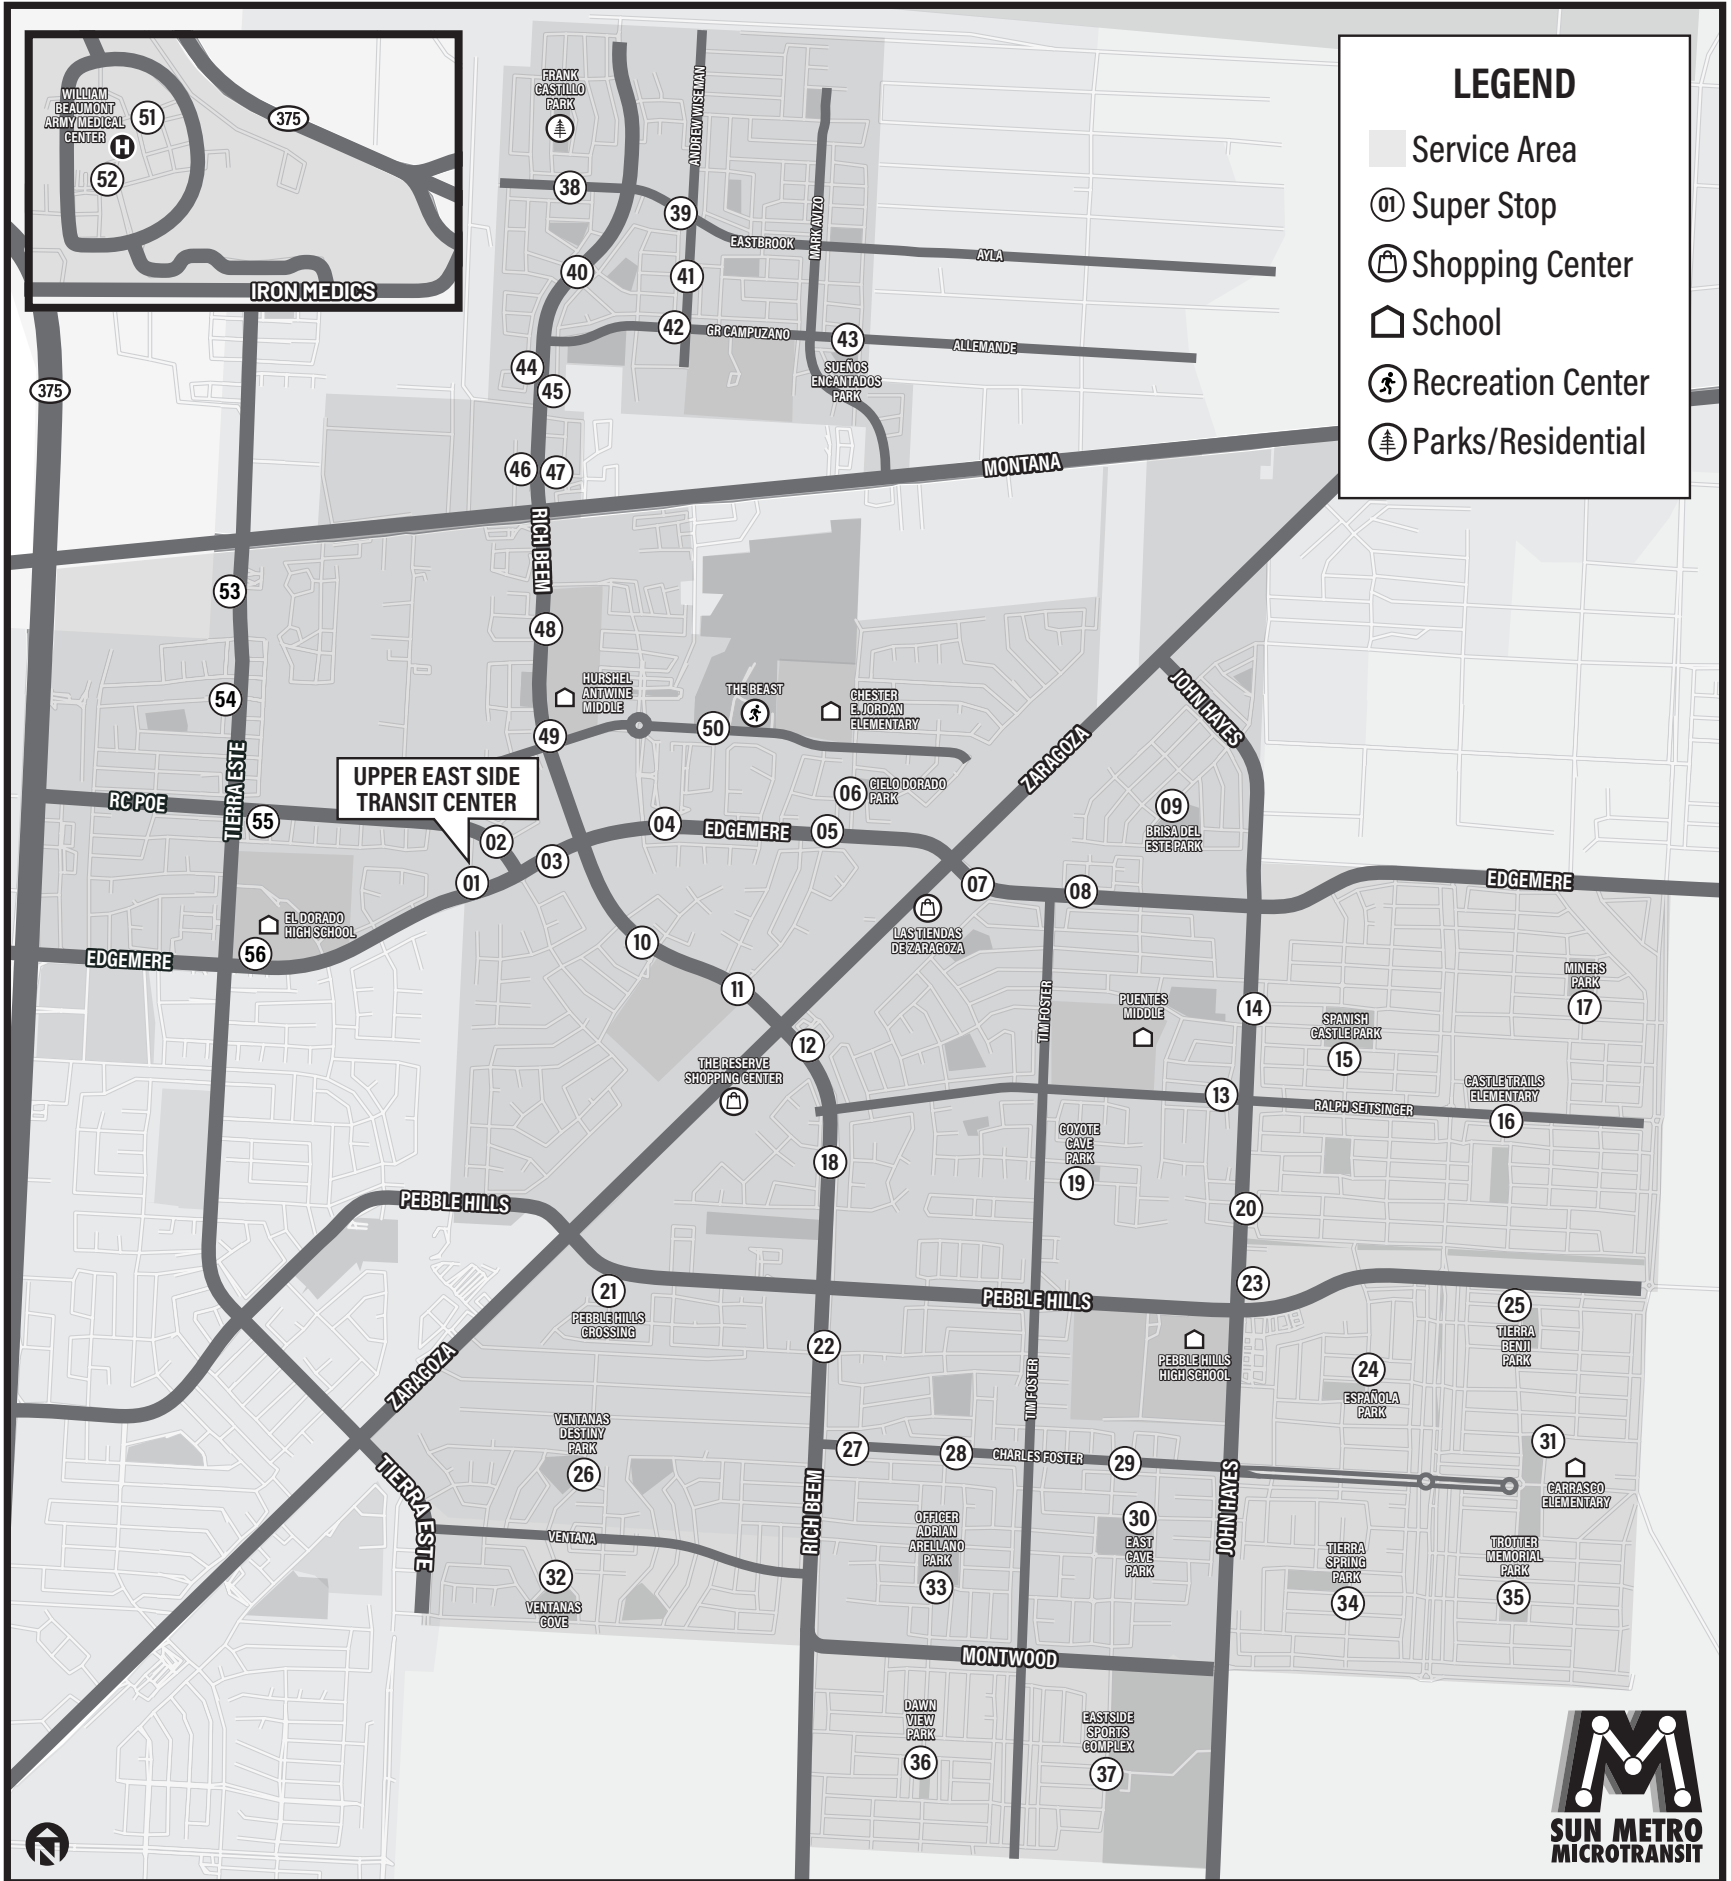

Microtransit Super stop locations	13 Ralph Seitsinger\John Hayes	26 Hidden Creek\Sleepy River	38 Eastbrook\Laurel Renee Santee	49 Rich Beem\Tierra Flores
01 Upper East TOC\Bay B	14 John Hayes\Smokey Point	27 Charles Foster\Rattler Point	39 Eastbrook\Andrew Wiseman	50 Jason Crandal\The Beast
02 R.C. Poe\Tierra Aurora	15 Pinto Trails\Ginger Kerrick	28 Charles Foster\Damsel Point	40 Rich Beem\Enrique Gomez	51 Heavy Metal Medics\Beaumont Medical Clinic
03 Edgemere\Rich Beem	16 Be Stoney\Tim Hardaway	29 Charles Foster\Steffi Graf	41 Andrew Wiseman\Ambrose	52 Highlander Medics\Beaumont Medical Center
04 Edgemere\Hueco Valley	17 Togo Railey\Willie Worsley	30 Early Morn\Playa Point	42 GR Campuzano\Andrew Wiseman	53 Tierra Este\Montana
05 Edgemere\Tierra Dorada	18 Rich Beem\Tower Point	31 Tierra Emery\Tierra Mirage	43 GR Campuzano\Marisabel Azcarate	54 Tierra Este\Tierra Laguna
06 Tierra Dorada\Tierra Creel	19 Arabian Point\Tim Foster	32 Hidden River\Hidden Creek	44 Rich Beem\Joseph Rodriguez	55 RC Poe\Tierra Este
07 Edgemere\Zaragoza	20 John Hayes\Lookout Point	33 English Point\Honour Point	45 Rich Beem\Osmundo Nunes	56 Edgemere\Tierra Este
08 Edgemere\Tim Foster	21 Pebble Hills\Zaragoza	34 Arturo Vallejo\Tierra Fortaleza	46 Rich Beem\Montana	
09 Loma Dante\Loma Del Oeste	22 Rich Beem\Volcanic Rock	35 Tierra Garden\Tierra Fortaleza	47 Rich Beem\Montana	
10 Rich Beem\Tierra Sonora	23 John Hayes\Pebble Hills	36 Russ Leach\Honour Point	48 Rich Beem\Tuscan Sun	
11 Rich Beem\Tierra Bahia	24 Fred Roberts\Tierra Coruna	37 Honey Dew\Eastside Sports Complex		
12 Rich Beem\Shops at Rich Beem	25 Tierra Isaiah\Tierra Garden			

Operating Hours: Monday-Friday, 6am-11am & 2pm-7pm

Does not operate on designated Sun Metro Sunday/holiday schedules.

THREE WAYS TO BOOK YOUR TRIP ON MICROTRANSIT

SCAN TO INSTALL THE APP

SUNMETRO.NET/RIDESUNMETRO

OR

VISIT OUR BOOKING WEBSITE
SUNMETRO.NET/MICROTRANSIT

OR

CALL US
915.212.RIDE
7 4 3 3