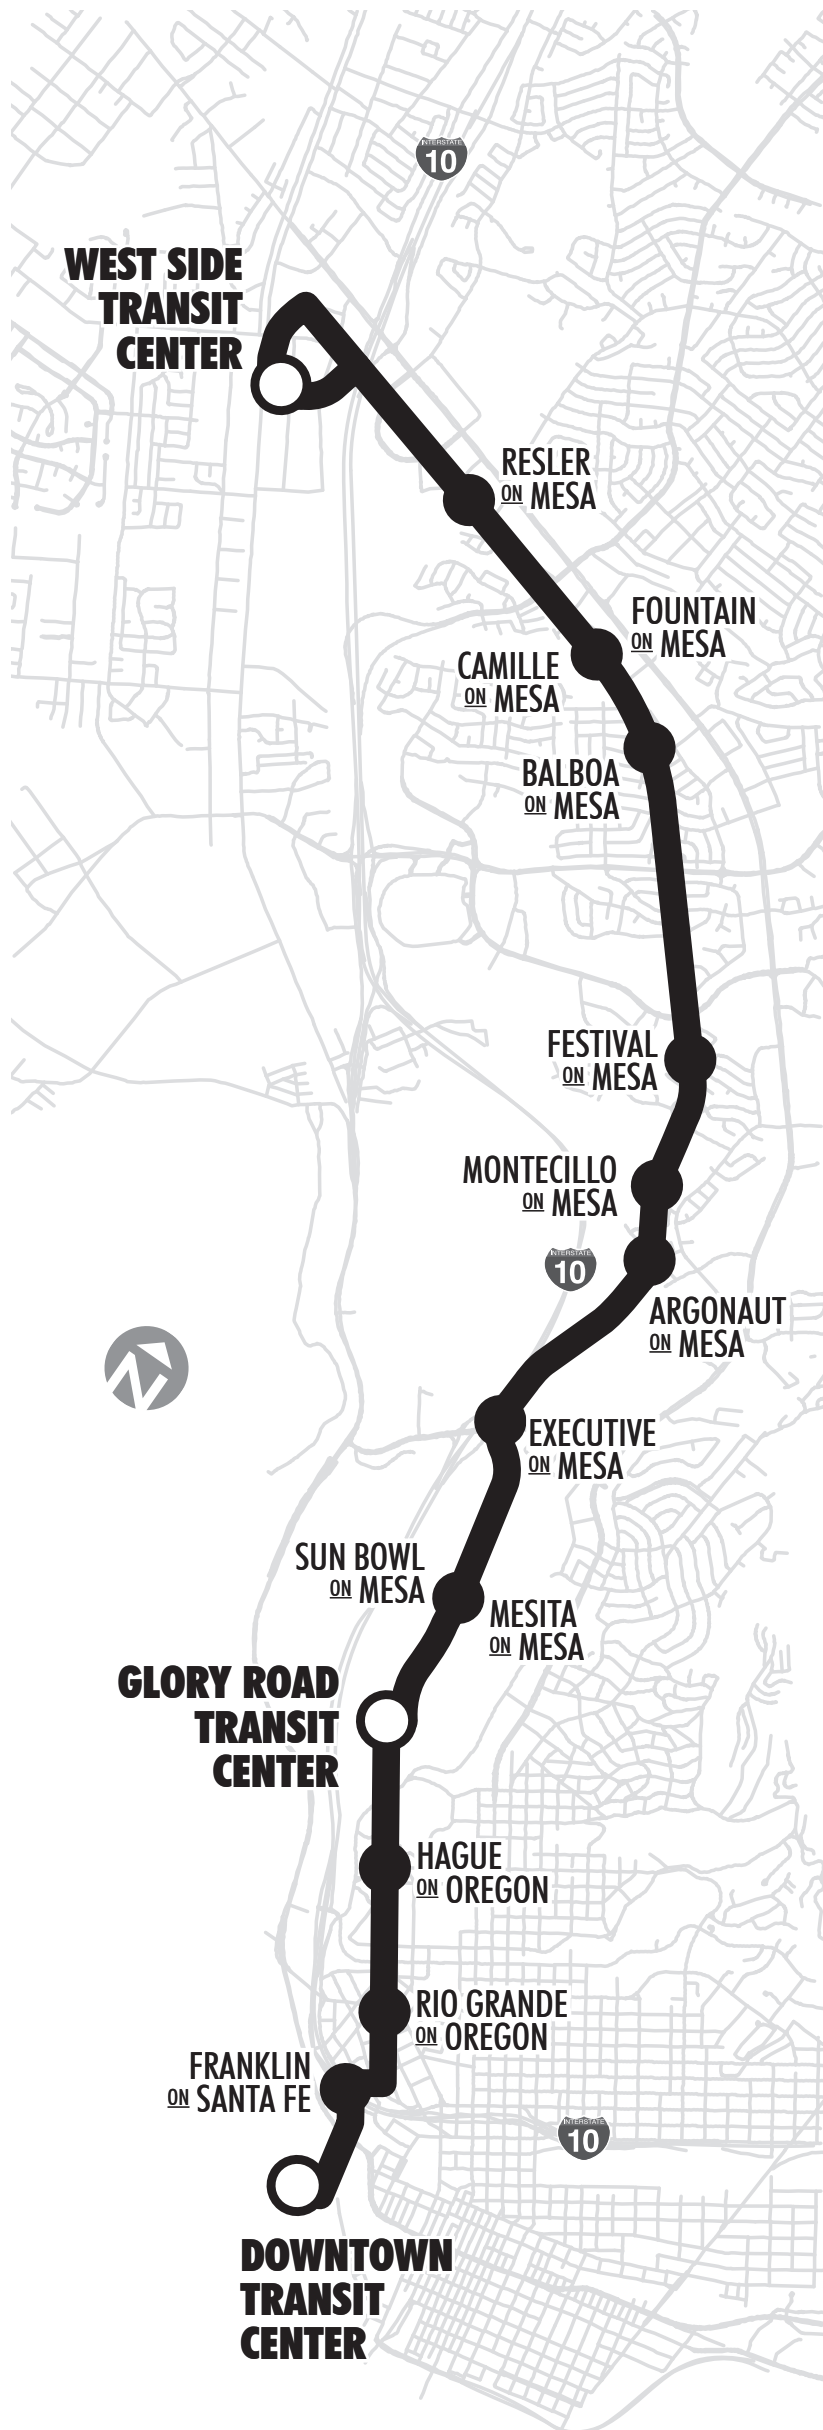

205 Mesa Corridor

Monday - Friday

Lunes a Viernes

First Run / Primer Viaje:

5:00 am Downtown TC to Westside TC
5:00 am Westside TC to Downtown TC

Frequency / Frecuencia

Peak Hours / Horas Pico:

6:00 am - 9:00 am
3:00 pm - 6:00 pm

15
min

Non-Peak Hours / Horas No Pico:

9:00 am - 3:00 pm
6:00 pm - 8:33 pm

20
min

Last Run / Último Viaje

7:48 pm Downtown TC to Westside TC
8:33 pm Westside TC to Downtown TC

Weekends/Holidays

Fines de semana y días de festivo

Frequency / Frecuencia

First Run / Primer Viaje:

8:00 am Downtown TC to Westside TC
8:00 am Westside TC to Downtown TC

20
min

Last Run / Último Viaje

SATURDAYS / sábado
6:40 pm Downtown TC to Westside TC
7:20 pm Westside TC to Downtown TC

SUNDAYS & HOLIDAYS / domingos y días de festivo

5:40 pm Downtown TC to Westside TC
6:20 pm Westside TC to Downtown TC