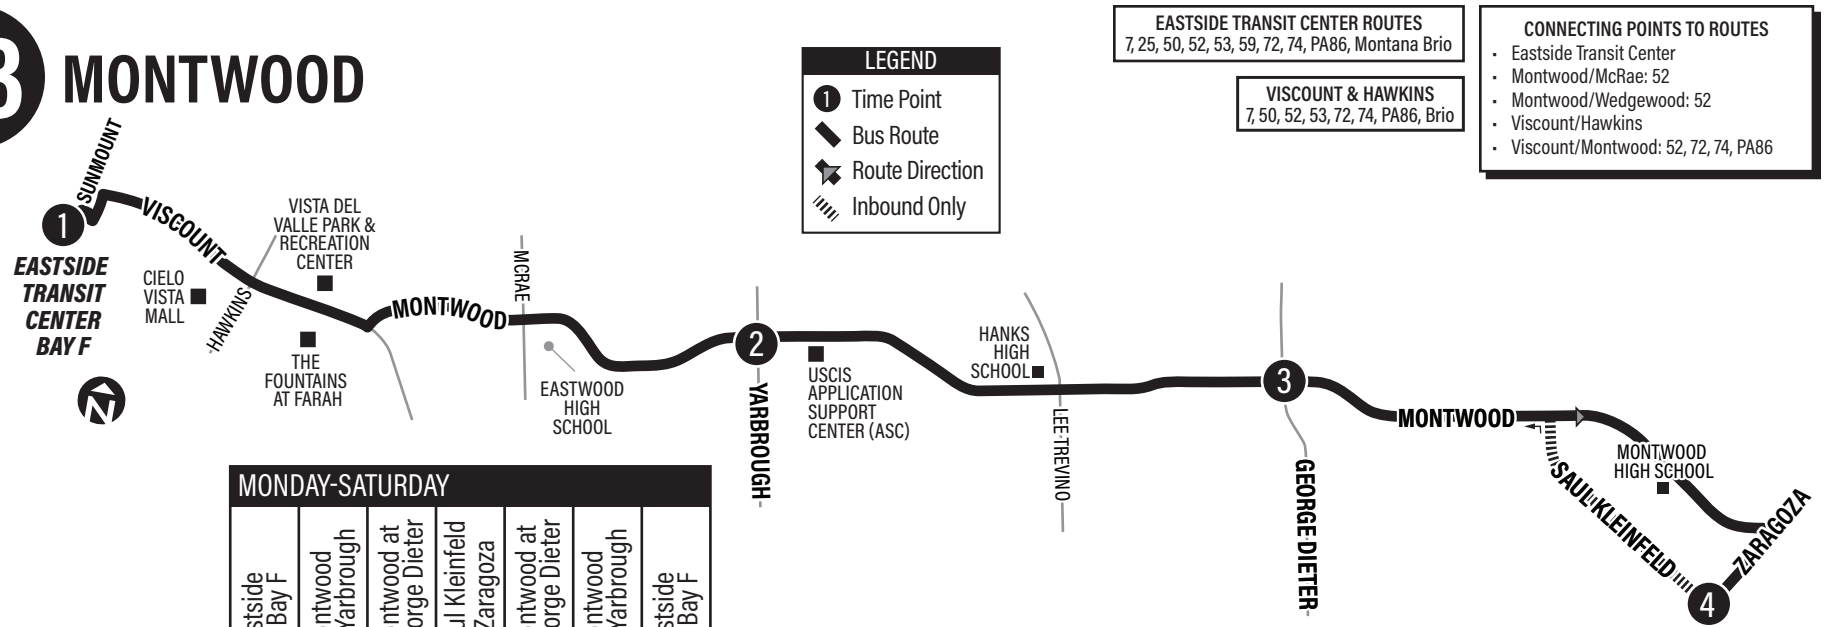

53 MONTWOOD

MONDAY-SATURDAY						
Eastside TC Bay F	Montwood at Yarbrough	Montwood at George Dieter	Saul Kleinfeld at Zaragoza	Montwood at George Dieter	Montwood at Yarbrough	Eastside TC Bay F
1	2	3	4	3	2	1
5:30	5:45	5:55	6:15	6:30	6:40	6:55
6:00	6:15	6:25	6:45	7:00	7:10	7:25
6:30	6:45	6:55	7:15	7:30	7:40	7:55
7:00	7:15	7:25	7:45	8:00	8:10	8:25
7:30	7:45	7:55	8:15	8:30	8:40	8:55
8:00	8:15	8:25	8:45	9:00	9:10	9:25
8:30	8:45	8:55	9:15	9:30	9:40	9:55
9:00	9:15	9:25	9:45	10:00	10:10	10:25
9:30	9:45	9:55	10:15	10:30	10:40	10:55
10:00	10:15	10:25	10:45	11:00	11:10	11:25
10:30	10:45	10:55	11:15	11:30	11:40	11:55
11:00	11:15	11:25	11:45	12:00	12:10	12:25
11:30	11:45	11:55	12:15	12:30	12:40	12:55
12:00	12:15	12:25	12:45	1:00	1:10	1:25
12:30	12:45	12:55	1:15	1:30	1:40	1:55
1:00	1:15	1:25	1:45	2:00	2:10	2:25
1:30	1:45	1:55	2:15	2:30	2:40	2:55
2:00	2:15	2:25	2:45	3:00	3:10	3:25
2:30	2:45	2:55	3:15	3:30	3:40	3:55
3:00	3:15	3:25	3:45	4:00	4:10	4:25
3:30	3:45	3:55	4:15	4:30	4:40	4:55
4:00	4:15	4:25	4:45	5:00	5:10	5:25
4:30	4:45	4:55	5:15	5:30	5:40	5:55
5:00	5:15	5:25	5:45	6:00	6:10	6:25
5:30	5:45	5:55	6:15	6:30	6:40	6:55
6:00	6:15	6:25	6:45	7:00	7:10	7:25
6:30	6:45	6:55	7:15	7:30	7:40	7:55
7:00	7:15	7:25	7:45	8:00	8:10	8:25
7:30	7:45	7:55	8:15	8:30	8:40	8:55
8:00	8:15	8:25	8:45	9:00	9:10	9:25
8:30	8:45	8:55	9:15	9:30	9:40	9:55

SUNDAY/HOLIDAY						
Eastside TC Bay F	Montwood at Yarbrough	Montwood at George Dieter	Saul Kleinfeld at Zaragoza	Montwood at George Dieter	Montwood at Yarbrough	Eastside TC Bay F
1	2	3	4	3	2	1
7:00	7:15	7:25	7:45	8:00	8:10	8:25
7:45	8:00	8:10	8:30	8:45	8:55	9:10
8:30	8:45	8:55	9:15	9:30	9:40	9:55
9:15	9:30	9:40	10:00	10:15	10:25	10:40
10:00	10:15	10:25	10:45	11:00	11:10	11:25
10:45	11:00	11:10	11:30	11:45	11:55	12:10
11:30	11:45	11:55	12:15	12:30	12:40	12:55
12:15	12:30	12:40	1:00	1:15	1:25	1:40
1:00	1:15	1:25	1:45	2:00	2:10	2:25
1:45	2:00	2:10	2:30	2:45	2:55	3:10
2:30	2:45	2:55	3:15	3:30	3:40	3:55
3:15	3:30	3:40	4:00	4:15	4:25	4:40
4:00	4:15	4:25	4:45	5:00	5:10	5:25
4:45	5:00	5:10	5:30	5:45	5:55	6:10
5:30	5:45	5:55	6:15	6:30	6:40	6:55
6:15	6:30	6:40	7:00	7:15	7:25	7:40
7:00	7:15	7:25	7:45	8:00	8:10	8:25