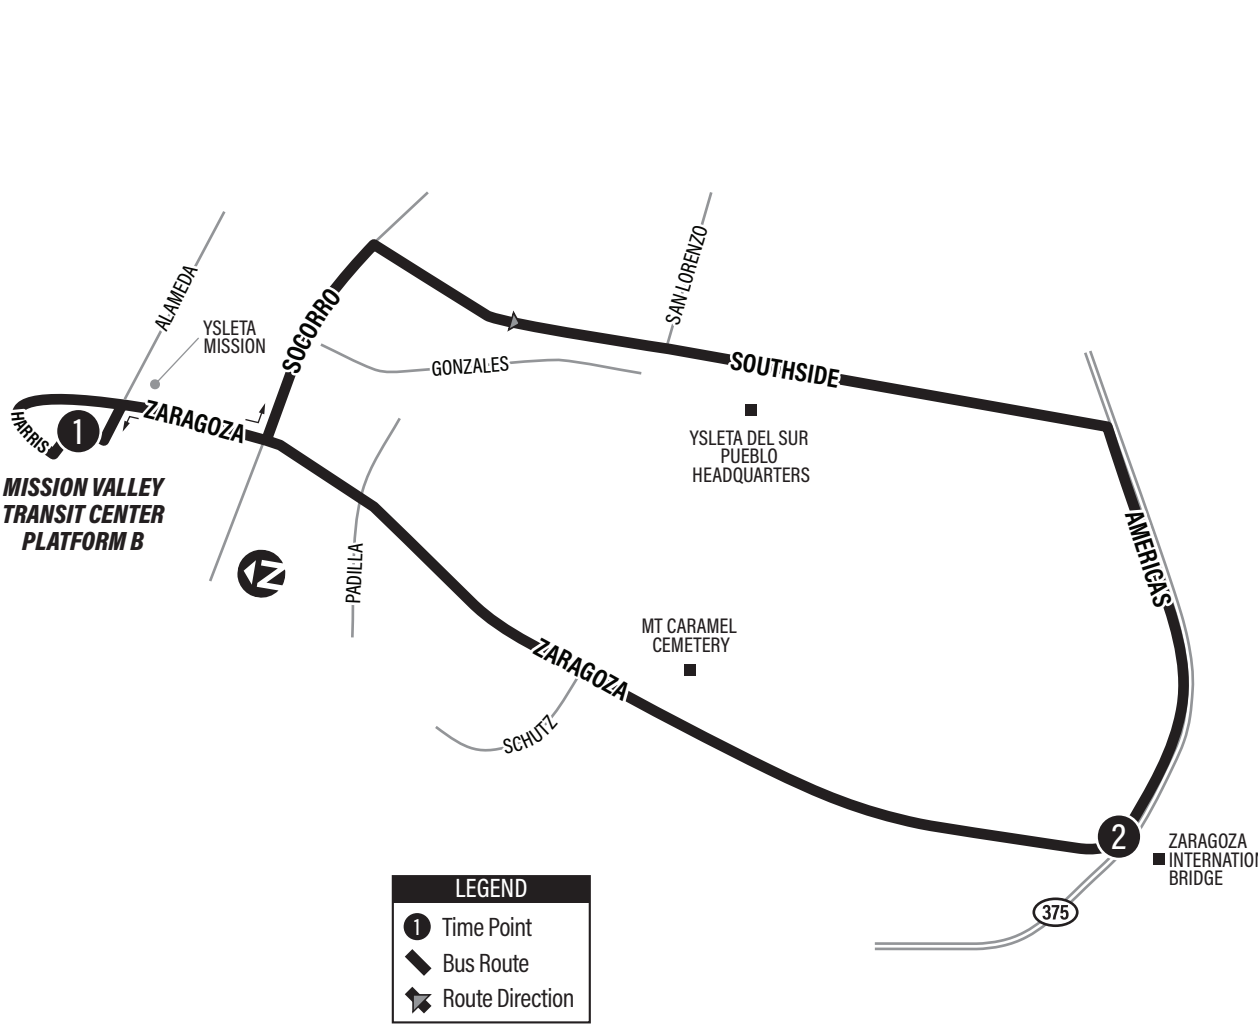

MONDAY-FRIDAY			SATURDAY			SUNDAY		
1	2	1	1	2	1	1	2	1
Mission Valley TC Platform B	Zaragoza Int'l. Bridge	Mission Valley TC Platform B	Mission Valley TC Platform B	Zaragoza Int'l. Bridge	Mission Valley TC Platform B	Mission Valley TC Platform B	Zaragoza Int'l. Bridge	Mission Valley TC Platform B
4:30	4:40	4:50	5:00	5:10	5:20	6:30	6:40	6:50
4:55	5:05	5:15	5:25	5:35	5:45	6:55	7:05	7:15
5:20	5:30	5:40	5:50	6:00	6:10	7:20	7:30	7:40
5:45	5:55	6:05	6:15	6:25	6:35	7:45	7:55	8:05
6:10	6:20	6:30	6:40	6:50	7:00	8:10	8:20	8:30
6:35	6:45	6:55	7:05	7:15	7:25	8:35	8:45	8:55
7:00	7:10	7:20	7:30	7:40	7:50	9:00	9:10	9:20
7:25	7:35	7:45	7:55	8:05	8:15	9:25	9:35	9:45
7:50	8:00	8:10	8:20	8:30	8:40	9:50	10:00	10:10
8:15	8:25	8:35	8:45	8:55	9:05	10:15	10:25	10:35
8:40	8:50	9:00	9:10	9:20	9:30	10:40	10:50	11:00
9:05	9:15	9:25	9:35	9:45	9:55	11:05	11:15	11:25
9:30	9:40	9:50	10:00	10:10	10:20	11:30	11:40	11:50
9:55	10:05	10:15	10:25	10:35	10:45	11:55	12:05	12:15
10:20	10:30	10:40	10:50	11:00	11:10	12:20	12:30	12:40
10:45	10:55	11:05	11:15	11:25	11:35	12:45	12:55	1:05
11:10	11:20	11:30	11:40	11:50	12:00	1:10	1:20	1:30
11:35	11:45	11:55	12:05	12:15	12:25	1:35	1:45	1:55
12:00	12:10	12:20	12:30	12:40	12:50	2:00	2:10	2:20
12:25	12:35	12:45	12:55	1:05	1:15	2:25	2:35	2:45
12:50	1:00	1:10	1:20	1:30	1:40	2:50	3:00	3:10
1:15	1:25	1:35	1:45	1:55	2:05	3:15	3:25	3:35
1:40	1:50	2:00	2:10	2:20	2:30	3:40	3:50	4:00
2:05	2:15	2:25	2:35	2:45	2:55	4:05	4:15	4:25
2:30	2:40	2:50	3:00	3:10	3:20	4:30	4:40	4:50
2:55	3:05	3:15	3:25	3:35	3:45	4:55	5:05	5:15
3:20	3:30	3:40	3:50	4:00	4:10	5:20	5:30	5:40
3:45	3:55	4:05	4:15	4:25	4:35			
4:10	4:20	4:30	4:40	4:50	5:00			
4:35	4:45	4:55	5:05	5:15	5:25			
5:00	5:10	5:20	5:30	5:40	5:50			
5:25	5:35	5:45	5:55	6:05	6:15			
5:50	6:00	6:10	6:20	6:30	6:40			
6:15	6:25	6:35	6:45	6:55	7:05			
6:40	6:50	7:00	7:10	7:20	7:30			
7:05	7:15	7:25	7:35	7:45	7:55			
7:30	7:40	7:50	8:00	8:10	8:20			
7:55	8:05	8:15	8:25	8:35	8:45			
8:20	8:30	8:40