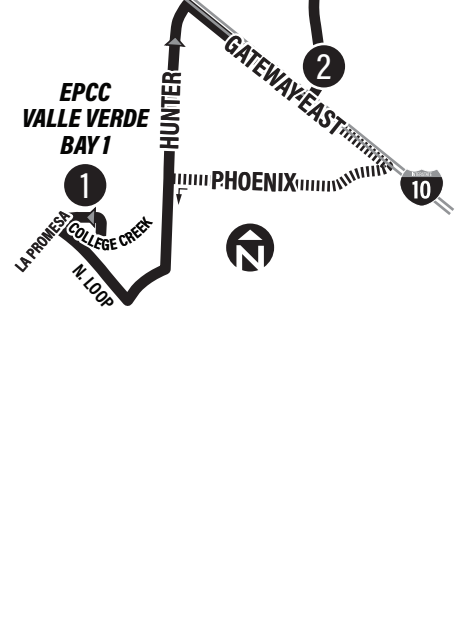

51 EDGEMERE

LEGEND

- ① Time Point
- ↔ Bus Route
- ➔ Route Direction
- ▨ Inbound Only

- CONNECTING POINTS TO ROUTES**
- Edgemere/Brookrock: 67
 - Edgemere/Lee Trevino: 68
 - EPCC Valle Verde
 - Gateway East/Coolidge Way: 72, 74
 - Gateway East/Sumac: 74
 - McRae/Gateway West: 72
 - Upper Eastside Transit Center