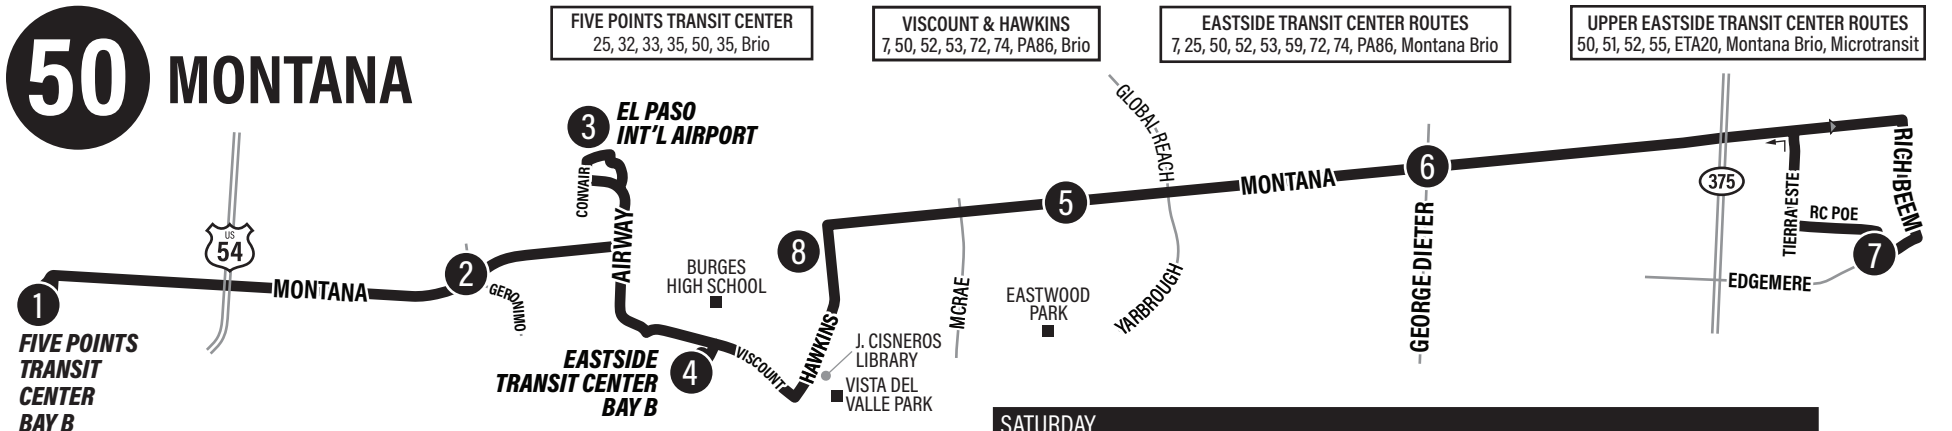

LEGEND

- 1 Time Point
- Bus Route
- Route Direction

MONDAY-FRIDAY

1	2	3	4	5	1
—	—	5:00	5:15	5:17	5:25
5:30	5:45	6:00	6:15	6:17	6:25
6:30	6:45	7:00	7:15	7:17	7:25
7:30	7:45	8:00	8:15	8:17	8:25
8:30	8:45	9:00	9:15	9:17	9:25
9:30	9:45	10:00	10:15	10:17	10:25
10:30	10:45	11:00	11:15	11:17	11:25
11:30	11:45	12:00	12:15	12:17	12:25
12:30	12:45	1:00	1:15	1:17	1:25
1:30	1:45	2:00	2:15	2:17	2:25
2:30	2:45	3:00	3:15	3:17	3:25
3:30	3:45	4:00	4:15	4:17	4:25
4:30	4:45	5:00	5:15	5:17	5:25
5:30	5:45	6:00	6:15	6:17	6:25
6:30	6:45	7:00	7:15	7:17	7:25
7:30	7:45	8:00	8:15	8:17	8:25
8:30	8:45	9:00	9:15	9:17	9:25

50 MONTANA

- CONNECTING POINTS TO ROUTES**
- Airway/Edgemere: 7, 25
 - Eastside Transit Center
 - El Paso Airport: Brio
 - Five Points Transit Center
 - George Dieter Park&Ride: Brio
 - Lee Trevino Park&Ride: Brio
 - Montana/Copia: Brio
 - Montana/George Dieter: 69
 - Montana/Geronimo: Brio
 - Montana/Lorne: Brio
 - Upper Eastside Transit Center
 - Viscount/Catalpa: 7, 25, 59
 - Viscount/Hawkins