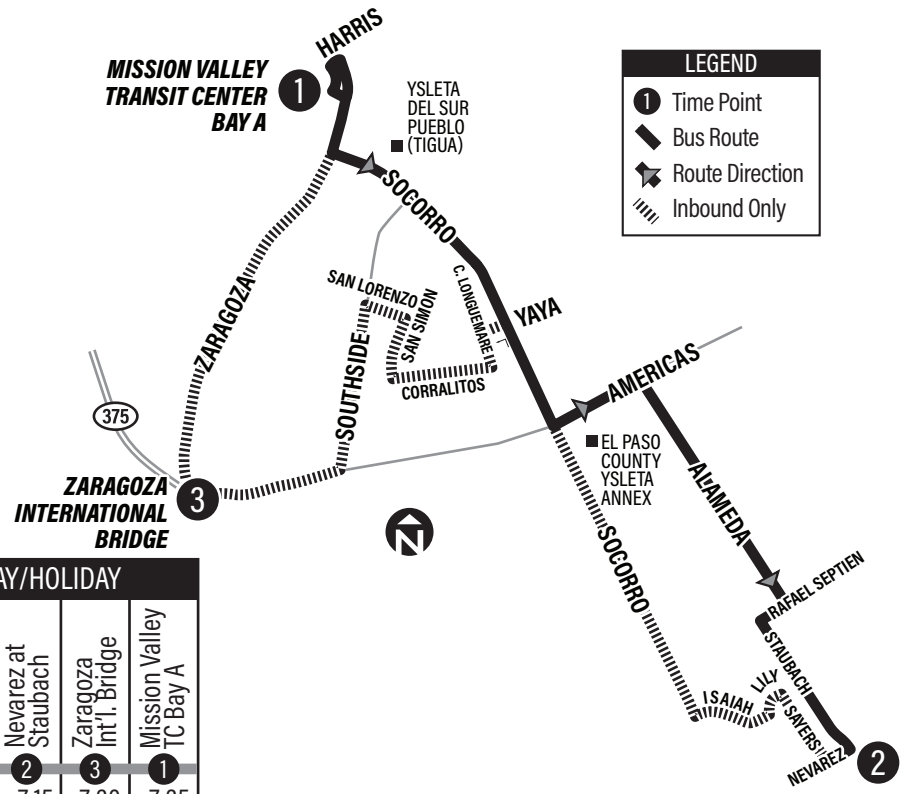

60 SOCORRO

MONDAY-FRIDAY			
Mission Valley TC Bay A	Nevaréz at Staubach	Zaragoza Int'l. Bridge	Mission Valley TC Bay A
4:00	4:15	4:30	4:35
4:20	4:35	4:50	4:55
4:40	4:55	5:10	5:15
5:00	5:15	5:30	5:35
5:20	5:35	5:50	5:55
5:40	5:55	6:10	6:15
6:00	6:15	6:30	6:35
6:20	6:35	6:50	6:55
6:40	6:55	7:10	7:15
7:00	7:15	7:30	7:35
7:20	7:35	7:50	7:55
7:40	7:55	8:10	8:15
8:00	8:15	8:30	8:35
8:20	8:35	8:50	8:55
8:40	8:55	9:10	9:15
9:00	9:15	9:30	9:35
9:20	9:35	9:50	9:55
10:00	10:15	10:30	10:35
10:20	10:35	10:50	10:55
10:40	10:55	11:10	11:15
11:00	11:15	11:30	11:35
11:20	11:35	11:50	11:55
11:40	11:55	12:10	12:15
12:00	12:15	12:30	12:35
12:20	12:35	12:50	12:55

SATURDAY			
Mission Valley TC Bay A	Nevaréz at Staubach	Zaragoza Int'l. Bridge	Mission Valley TC Bay A
4:00	4:15	4:30	4:35
4:40	4:55	5:10	5:15
5:20	5:35	5:50	5:55
6:00	6:15	6:30	6:35
6:40	6:55	7:10	7:15
7:20	7:35	7:50	7:55
8:00	8:15	8:30	8:35
8:40	8:55	9:10	9:15
9:20	9:35	9:50	9:55
10:00	10:15	10:30	10:35
10:40	10:55	11:10	11:15
11:20	11:35	11:50	11:55
12:00	12:15	12:30	12:35
12:40	12:55	1:10	1:15
1:20	1:35	1:50	1:55
2:00	2:15	2:30	2:35
2:40	2:55	3:10	3:15
3:20	3:35	3:50	3:55
4:00	4:15	4:30	4:35
4:40	4:55	5:10	5:15
5:20	5:35	5:50	5:55
6:00	6:15	6:30	6:35
6:40	6:55	7:10	7:15
7:20	7:35	7:50	7:55
8:00	8:15	8:30	8:35
8:40	8:55	9:10	9:15

SUNDAY/HOLIDAY			
Mission Valley TC Bay A	Nevaréz at Staubach	Zaragoza Int'l. Bridge	Mission Valley TC Bay A
7:00	7:15	7:30	7:35
7:40	7:55	8:10	8:15
8:20	8:35	8:50	8:55
9:00	9:15	9:30	9:35
9:40	9:55	10:10	10:15
10:20	10:35	10:50	10:55
11:00	11:15	11:30	11:35
11:40	11:55	12:10	12:15
12:20	12:35	12:50	12:55
1:00	1:15	1:30	1:35
1:40	1:55	2:10	2:15
2:20	2:35	2:50	2:55
3:00	3:15	3:30	3:35
3:40	3:55	4:10	4:15
4:20	4:35	4:50	4:55
5:00	5:15	5:30	5:35
5:40	5:55	6:10	6:15
6:20	6:35	6:50	6:55

LEGEND

- ① Time Point
- Bus Route
- ➔ Route Direction
- ||||| Inbound Only

CONNECTING POINTS TO ROUTES

- Mission Valley Transit Center
- Zaragoza Bridge: 89

MISSION VALLEY TRANSIT CENTER ROUTES

55, 60, 61, 63, 67, 68, 69, PA86, 89
ETA30, ETA31, ETA40, ETA50, Alameda Brio