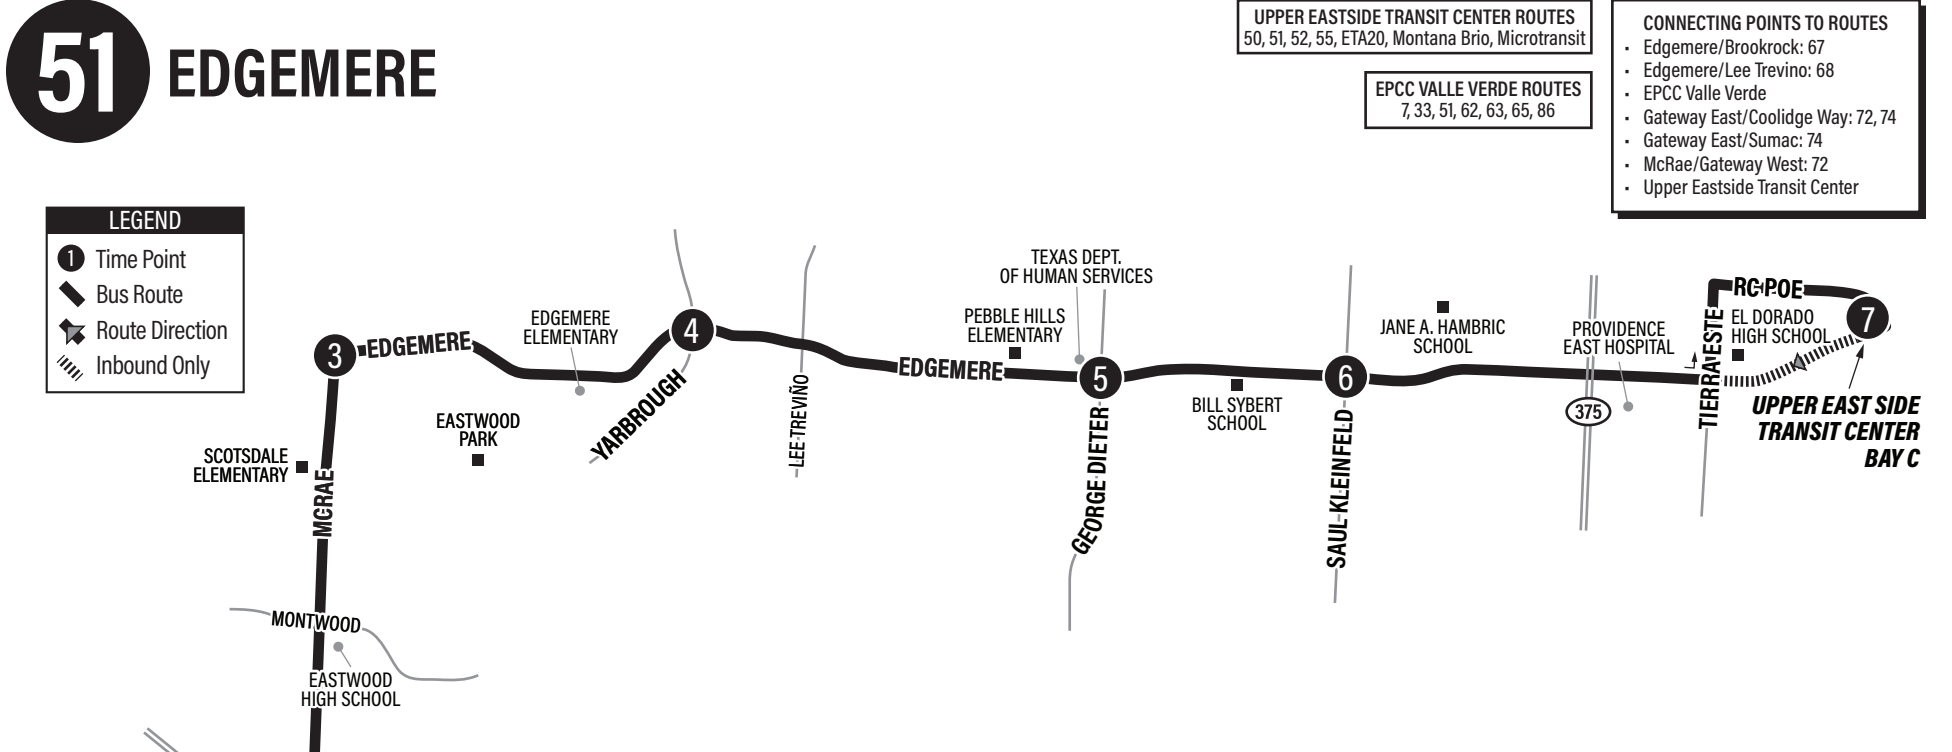

51 EDGEMERE

LEGEND

- ① Time Point
- ↔ Bus Route
- ➔ Route Direction
- ▨ Inbound Only

1. **CONNECTING POINTS TO ROUTES**
2. Edgemere/Brookrock: 67
   - Edgemere/Lee Trevino: 68
   - EPCC Valle Verde
   - Gateway East/Coolidge Way: 72, 74
   - Gateway East/Sumac: 74
   - McRae/Gateway West: 72
   - Upper Eastside Transit Center