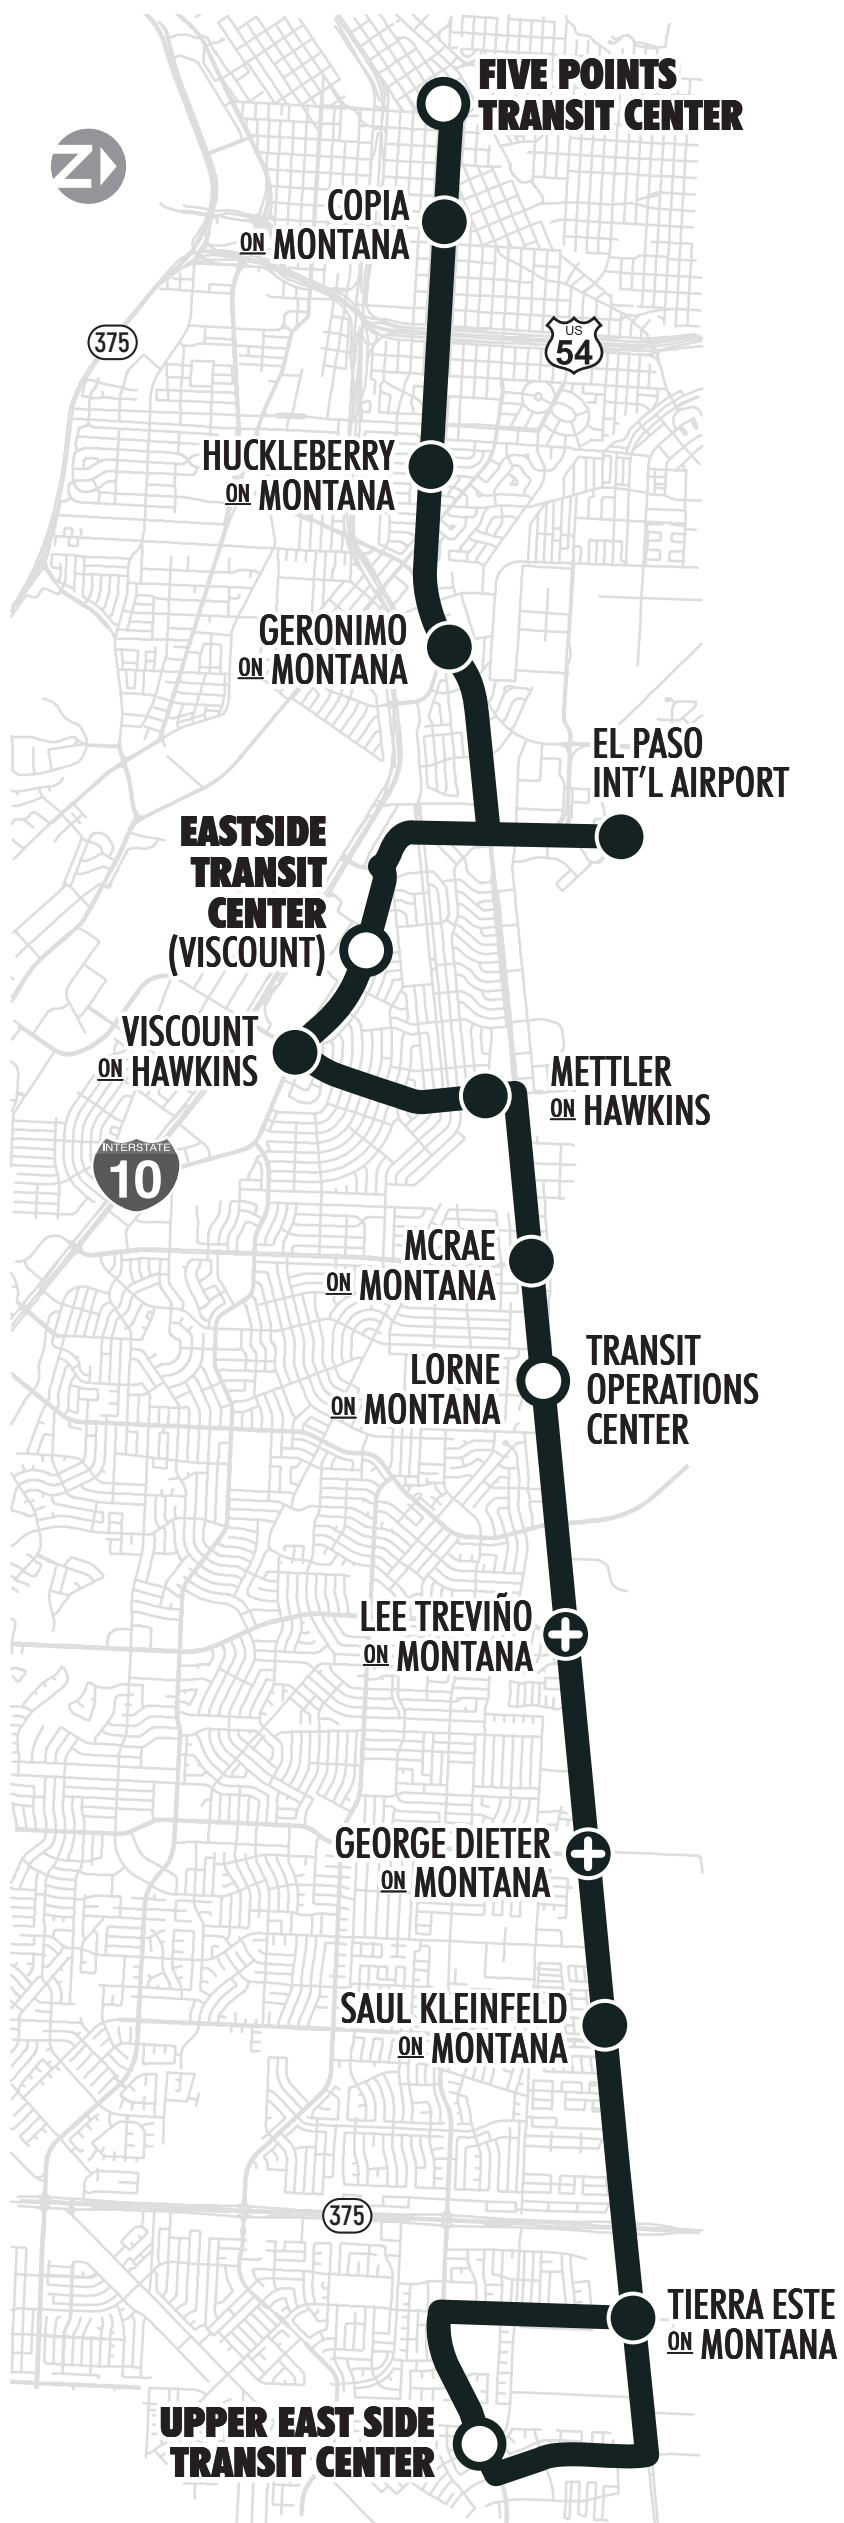

208 Montana Corridor

Monday - Friday

Lunes a Viernes

Frequency / Frecuencia

First Run / Primer Viaje:

5:00 am Five Points TC to Upper East Side TC
5:05 am Upper East Side TC to Five Points TC

30 min

Last Run / Último Viaje

8:00 pm Five Points TC to Upper East Side TC
8:35 pm Upper East Side TC to Five Points TC

Weekends/Holidays

Fines de semana y días de festivo

Frequency / Frecuencia

First Run / Primer Viaje:

8:00 am Five Points TC to Upper East Side TC
8:00 am Upper East Side TC to Five Points TC

30 min

Last Run / Último Viaje

7:00 pm Five Points TC to Upper East Side TC
7:00 pm Upper East Side TC to Five Points TC