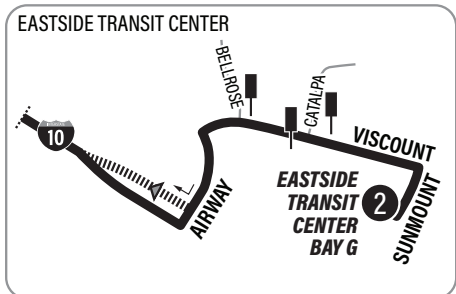

59 EASTSIDE CONNECTOR

SERVICE ONLY TO THESE STOPS
SERVICIO A LAS SIGUIENTES PARADAS ÚNICAMENTE

- Downtown Transit Center
- City Hall
- Viscount & Catalpa
- Eastside Transit Center
- Viscount & Bellrose
- Kansas & Main
- Kansas & San Antonio

LEGEND

- ① Time Point
- ▬ Bus Route
- ➔ Route Direction
- ▬▬ Inbound Only
- ⊥ Designated Stop

CONNECTING POINTS TO ROUTES

- Downtown Transit Center
- Eastside Transit Center
- Kansas/San Antonio: 61
- Kansas/Main: 35
- Viscount/Catalpa: 7, 25, 50

DOWNTOWN TRANSIT CENTER ROUTES
2, 10, 14, 15, 32, 34, 35, 59, 61, 65, Brio, Streetcar, NM Gold

EASTSIDE TRANSIT CENTER ROUTES
7, 25, 50, 52, 53, 59, 72, 74, PA86, Montana Brio